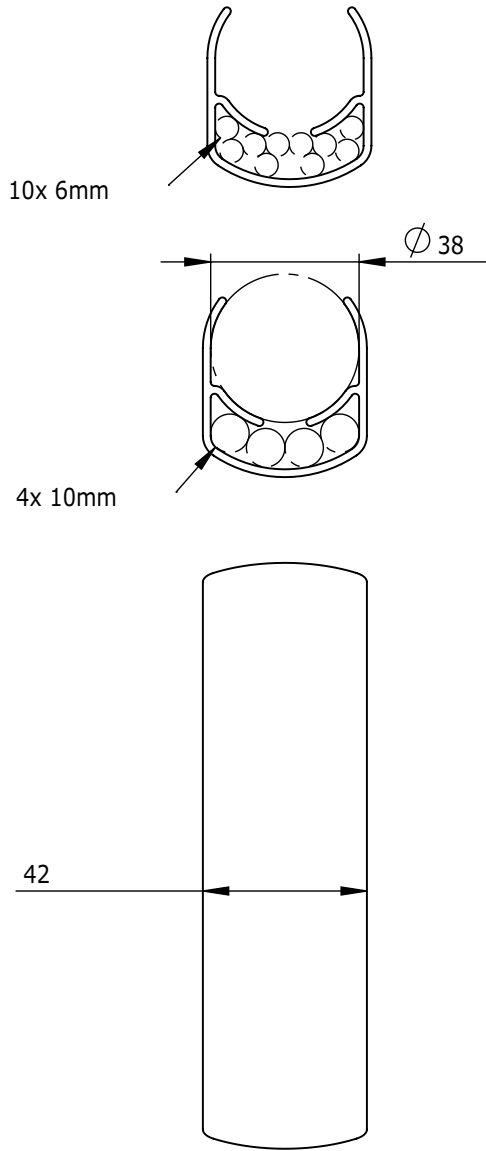

i.52.2000

ViewMate-i Cable Cover Set

These cable covers snap onto the weight-bearing frames of the ViewMate Combo product range. They prevent dangling signal and power cables, keeping them neatly together.

- Suitable for all frames in the ViewMate Combo product range
- Comes as a set of two cable covers

 viewmate

DFX.# **i.52.2000**

 **white**

 **155 x 135 x 75mm**

 **0,12kg**

 **805410996116**

i.52.8002
i.52.8012