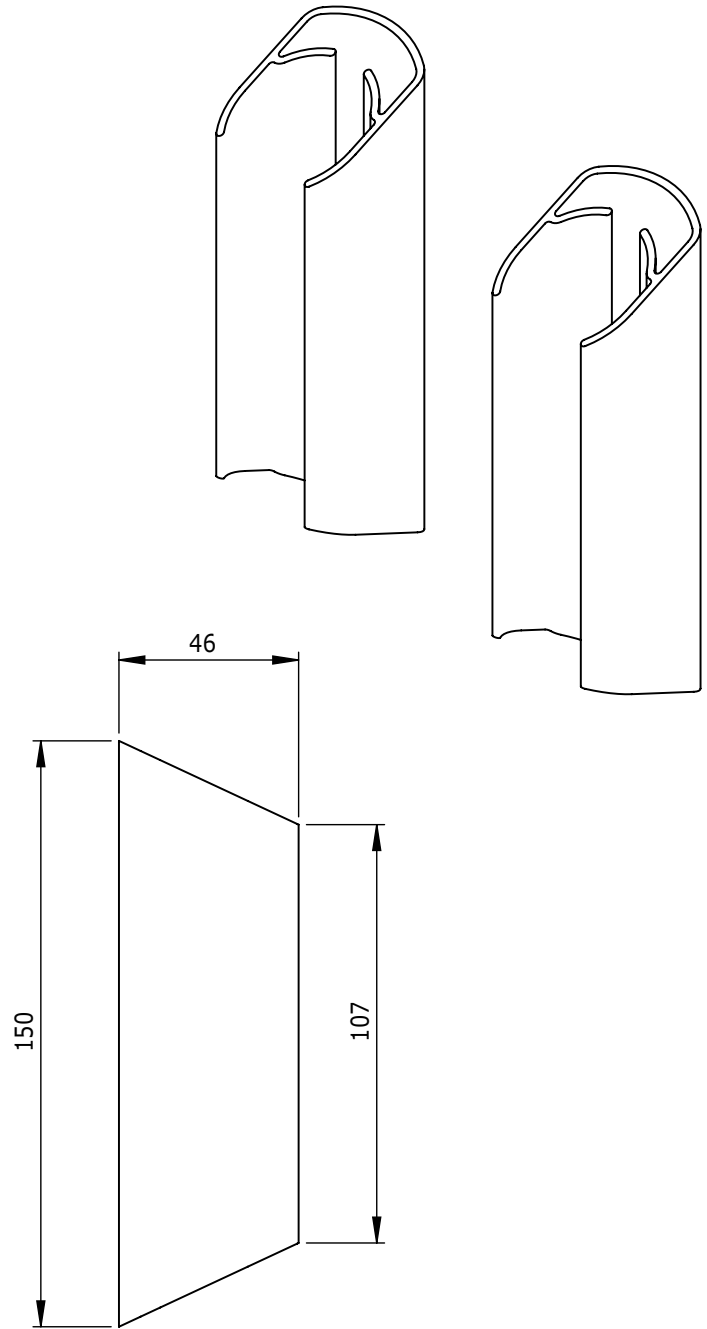

i.52.2000

ViewMate-i Cable Cover Set

These cable covers snap onto the weight-bearing frames of the ViewMate Combo product range. They prevent dangling signal and power cables, keeping them neatly together.

- Suitable for all frames in the ViewMate Combo product range
- Comes as a set of two cable covers

 viewmate

DFX.# **i.52.2000**

 **white**

 **155 x 135 x 75mm**

 **0,12kg**

 **805410996116**

i.52.8002
i.52.8012