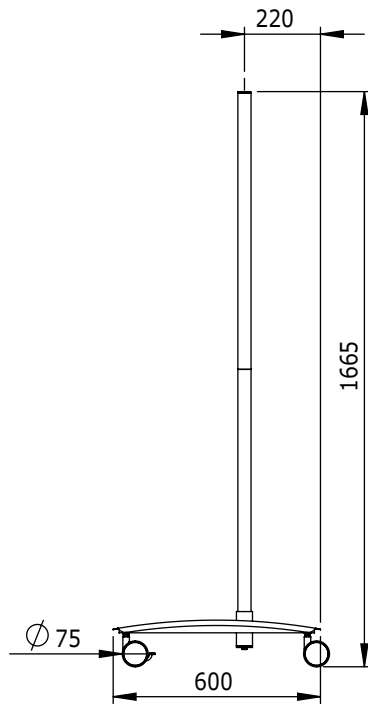

i.52.8002

ViewMate-i Trolley Frame

The ViewMate Combo Trolley frame is made of sturdy steel and forms the basis of all ViewMate Combo Trolley solutions. Because this trolley has big lockable castors, doorways won't present a threshold. All other parts within the ViewMate Combo product range can be mounted on this frame.

- Big lockable castor wheels (75mm diameter) make the trolley easy to manoeuvre around
- Max. weight capacity of 50kg
- Trolley dimensions (wxdxh): 636 x 600 x 1665mm

 viewmate

DFX.# i.52.8002

silver

735 x 625 x 130mm

10,87kg

805410996000

Dealer