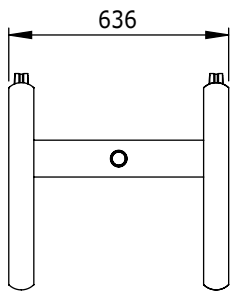

i.52.8002

ViewMate-i Trolley Frame

The ViewMate Combo Trolley frame is made of sturdy steel and forms the basis of all ViewMate Combo Trolley solutions. Because this trolley has big lockable castors, doorways won't present a threshold. All other parts within the ViewMate Combo product range can be mounted on this frame.

- Big lockable castor wheels (75mm diameter) make the trolley easy to manoeuvre around
- Max. weight capacity of 50kg
- Trolley dimensions (wxdxh): 636 x 600 x 1665mm

 viewmate

DFX.# i.52.8002

silver

735 x 625 x 130mm