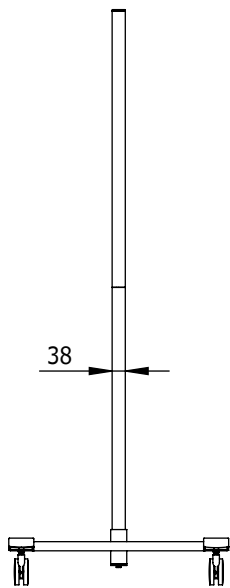

i.52.8002

ViewMate-i Trolley Frame

The ViewMate Combo Trolley frame is made of sturdy steel and forms the basis of all ViewMate Combo Trolley solutions. Because this trolley has big lockable castors, doorways won't present a threshold. All other parts within the ViewMate Combo product range can be mounted on this frame.

- Big lockable castor wheels (75mm diameter) make the trolley easy to manoeuvre around
- Max. weight capacity of 50kg
- Trolley dimensions (wxdxh): 636 x 600 x 1665mm

 viewmate

DFX.# i.52.8002

silver

735 x 625 x 130mm

10,87kg

805410996000

Dealer