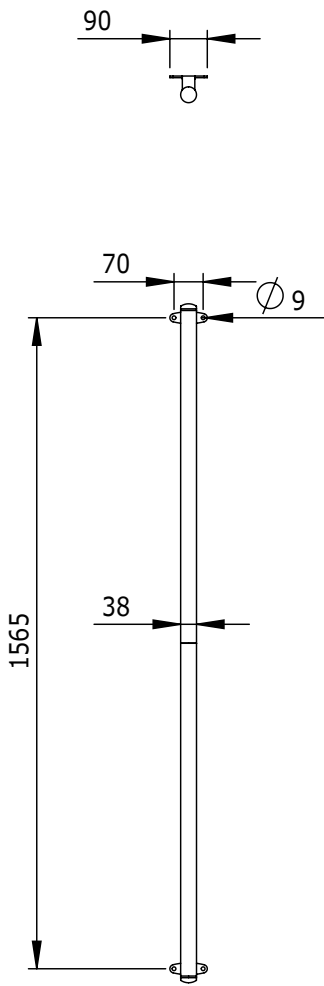

## ViewMate-i Wall Frame

The ViewMate Combo Wall frame is made of sturdy steel and forms the basis of all ViewMate Combo Wall solutions. All other parts within the ViewMate Combo product range can be mounted on this frame.

- Firmly and securely mounted to a wall with four M8 wedge bolts
- Max. weight capacity of 50kg
- Frame height 1632mm
- Frame diameter 38mm

 viewmate

DFX.# i.52.8012

silver

930 x 105 x 70mm

3,12kg

805410996017