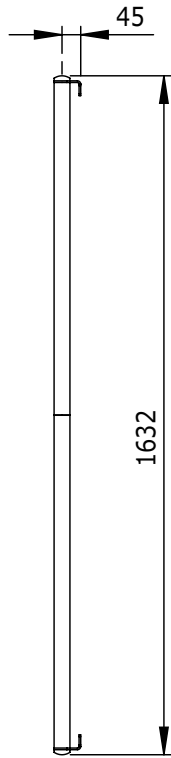

## ViewMate-i Wall Frame

The ViewMate Combo Wall frame is made of sturdy steel and forms the basis of all ViewMate Combo Wall solutions. All other parts within the ViewMate Combo product range can be mounted on this frame.

- Firmly and securely mounted to a wall with four M8 wedge bolts
- Max. weight capacity of 50kg
- Frame height 1632mm
- Frame diameter 38mm

 viewmate

DFX.# i.52.8012

silver

930 x 105 x 70mm

3,12kg

805410996017