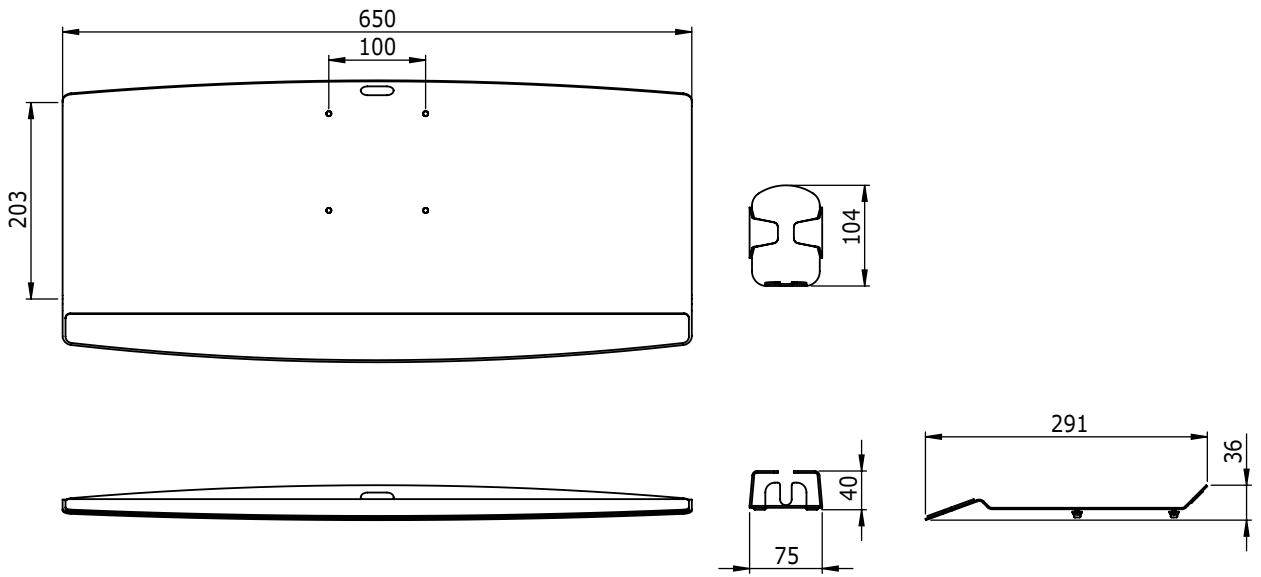

i.52.8062

ViewMate-i Keyboard Mouse Platform

ViewMate Keyboard Mouse Platform has a large enough surface area to comfortably use a keyboard and mouse on. It also includes a mouse holster that safely stores the mouse when not in use.

- Max. weight capacity of 5kg
- Keyboard Mouse Platform dimensions (wxdxh): 650 x 291 x 36mm
- Mouse Holster dimensions (wxdxh): 75 x 104 x 40mm

 viewmate

viewmate

DFX.# **i.52.8062**

 **white**

 **670 x 296 x 70mm**

 **3,17kg**

 **805410996062**

i.52.9722
i.52.8002
i.52.8012

Dealer