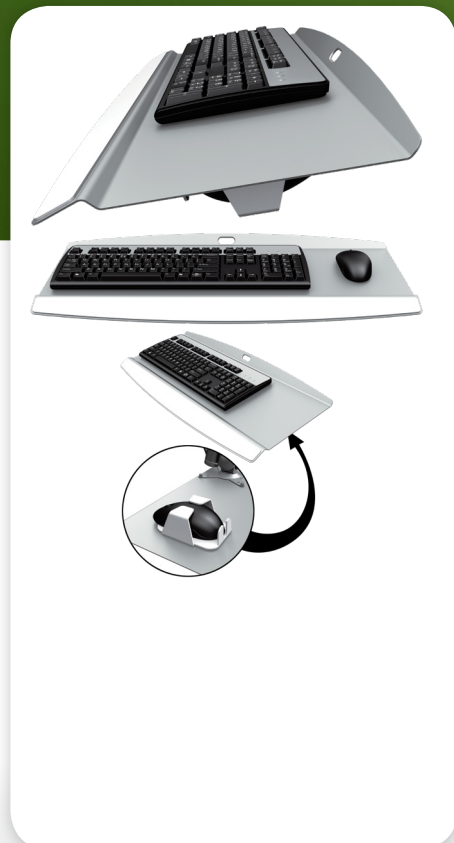

i.52.8062

ViewMate-i Keyboard Mouse Platform

ViewMate Keyboard Mouse Platform has a large enough surface area to comfortably use a keyboard and mouse on. It also includes a mouse holster that safely stores the mouse when not in use.

- Max. weight capacity of 5kg
- Keyboard Mouse Platform dimensions (wxdxh): 650 x 291 x 36mm
- Mouse Holster dimensions (wxdxh): 75 x 104 x 40mm

 viewmate

viewmate

DFX.# **i.52.8062**

 **white**

 **670 x 296 x 70mm**