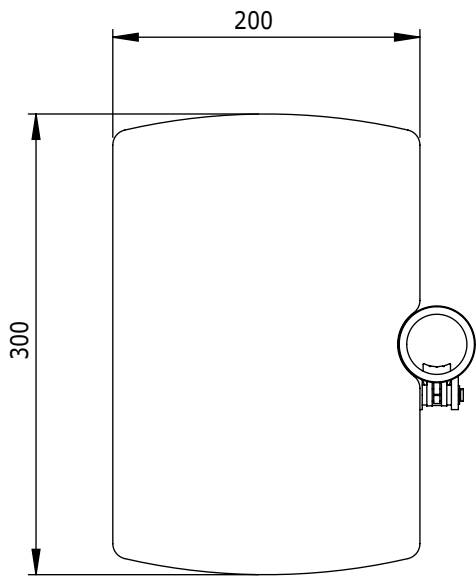

## ViewMate-i Platform Small

These simple height adjustable platforms are able to effectively support a wide variety of devices. Typically they're used to place Blu-ray and DVD players, decoders, webcams and beamers.

- Suitable for all frames in the ViewMate Combo product range
- Adjustable in height using the quick lock & release bracket
- Max. weight capacity of 10kg
- Platform Small dimensions (wxd): 300 x 200mm

 viewmate

**DFX.# i.52.8082**

**white**

**320 x 250 x 80mm**

**1,48kg**

**805410996079**

i.52.8002  
i.52.8012

Dealer