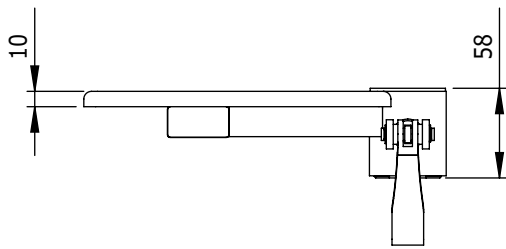

## ViewMate-i Platform Small

These simple height adjustable platforms are able to effectively support a wide variety of devices. Typically they're used to place Blu-ray and DVD players, decoders, webcams and beamers.

- Suitable for all frames in the ViewMate Combo product range
- Adjustable in height using the quick lock & release bracket
- Max. weight capacity of 10kg
- Platform Small dimensions (wxd): 300 x 200mm

 viewmate

**DFX.# i.52.8082**

**white**

**320 x 250 x 80mm**

**1,48kg**

**805410996079**

i.52.8002  
i.52.8012

Dealer