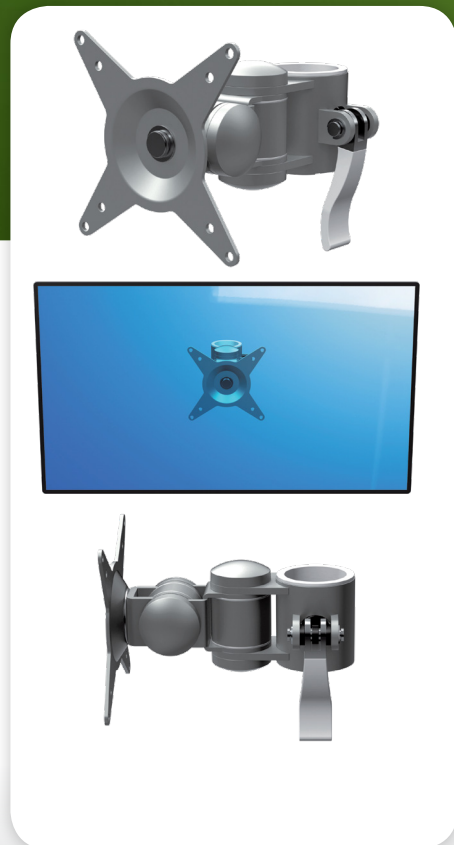

i.52.9712

ViewMate-i Short Extension

This short monitor arm is made of sturdy joints connected to a VESA mounting plate that holds monitors up to 15kg. Swivels left and right, tilts up and down and rotates 360 degrees.

- Suitable for all frames in the ViewMate Combo product range
- Multi-pivot arm
- Mounts a single monitor
- Adjustable in height using the quick lock & release bracket
- Max. weight capacity of 15kg/monitor (up to 24"/24"W)
- Rotate 360°, tilt +90°/-90°, swivel +90°/-90°
- Compatible with VESA patterns 75x75/100x100mm MIS-D
- 100mm clearance between monitor and frame

 viewmate

DFX.# **i.52.9712**

 **silver**

 **125x125x190mm**

 **1,12kg**

 **805410996086**

i.52.8002
i.52.8012

15kg

180°

180°

360°

75/100mm

Dealer