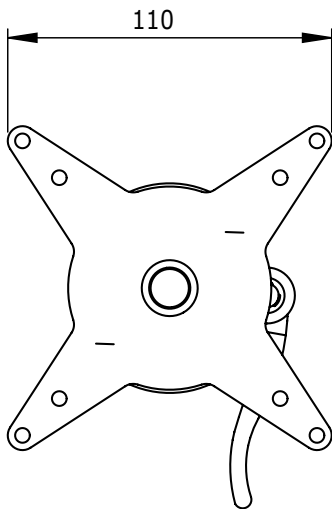

i.52.9712

ViewMate-i Short Extension

This short monitor arm is made of sturdy joints connected to a VESA mounting plate that holds monitors up to 15kg. Swivels left and right, tilts up and down and rotates 360 degrees.

- Suitable for all frames in the ViewMate Combo product range
- Multi-pivot arm
- Mounts a single monitor
- Adjustable in height using the quick lock & release bracket
- Max. weight capacity of 15kg/monitor (up to 24"/24"W)
- Rotate 360°, tilt +90°/-90°, swivel +90°/-90°
- Compatible with VESA patterns 75x75/100x100mm MIS-D
- 100mm clearance between monitor and frame

 viewmate

DFX.# **i.52.9712**

 **silver**

 **125x125x190mm**

 **1,12kg**

 **805410996086**

i.52.8002
i.52.8012

15kg

180°

180°

360°

75/100mm

Dealer