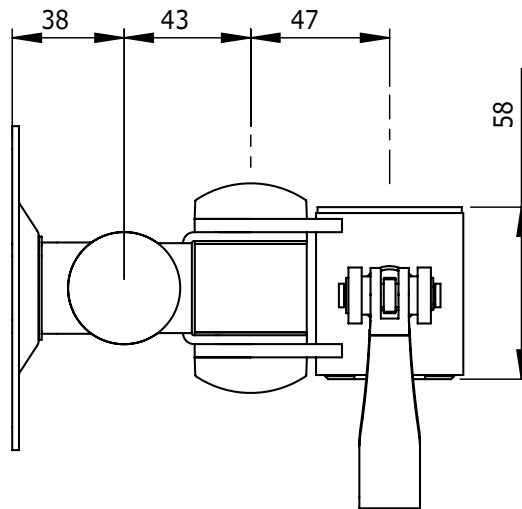

i.52.9712

ViewMate-i Short Extension

This short monitor arm is made of sturdy joints connected to a VESA mounting plate that holds monitors up to 15kg. Swivels left and right, tilts up and down and rotates 360 degrees.

- Suitable for all frames in the ViewMate Combo product range
- Multi-pivot arm
- Mounts a single monitor
- Adjustable in height using the quick lock & release bracket
- Max. weight capacity of 15kg/monitor (up to 24"/24"W)
- Rotate 360°, tilt +90°/-90°, swivel +90°/-90°
- Compatible with VESA patterns 75x75/100x100mm MIS-D
- 100mm clearance between monitor and frame

 viewmate

DFX.# **i.52.9712**

 **silver**

 **125x125x190mm**

 **1,12kg**

 **805410996086**

i.52.8002
i.52.8012

15kg

180°

180°

360°

75/100mm

Dealer