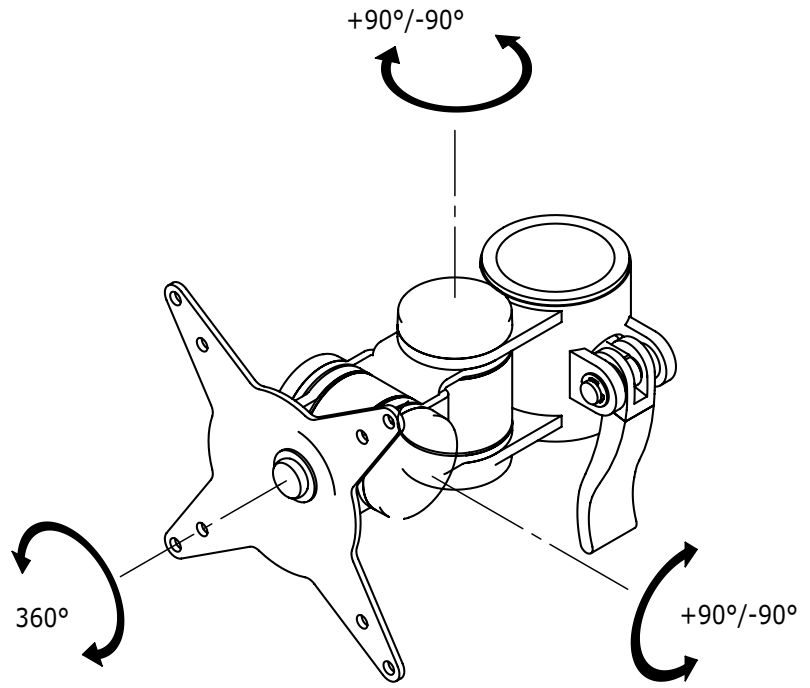

i.52.9712

ViewMate-i Short Extension

This short monitor arm is made of sturdy joints connected to a VESA mounting plate that holds monitors up to 15kg. Swivels left and right, tilts up and down and rotates 360 degrees.

- Suitable for all frames in the ViewMate Combo product range
- Multi-pivot arm
- Mounts a single monitor
- Adjustable in height using the quick lock & release bracket
- Max. weight capacity of 15kg/monitor (up to 24"/24"W)
- Rotate 360°, tilt +90°/-90°, swivel +90°/-90°
- Compatible with VESA patterns 75x75/100x100mm MIS-D
- 100mm clearance between monitor and frame

 viewmate

DFX.# **i.52.9712**

 **silver**

 **125x125x190mm**

 **1,12kg**

 **805410996086**

i.52.8002
i.52.8012

15kg

180°

180°

360°

75/100mm

Dealer