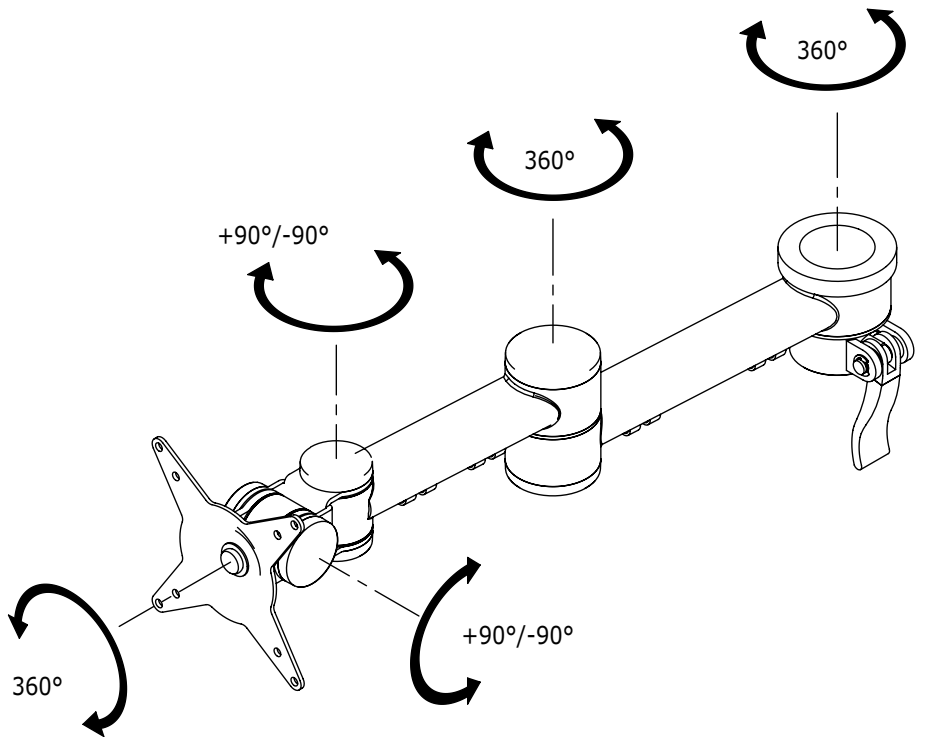

i.52.9722

ViewMate-i Double Extension

This ViewMate arm with two extensions suits every user due to its depth and height adjustment and pivoting capabilities. Having a durable construction, this monitor arm offers solid support for any monitor up to 15kg.

- Suitable for all frames in the ViewMate Combo product range
- Articulating multi-pivot arm
- Mounts a single monitor
- Adjustable in height using the quick lock & release bracket
- Max. weight capacity of 15kg/monitor (up to 24"/24"W)
- Rotate 360°, tilt +90°/-90°, swivel 360°
- Compatible with VESA patterns 75x75/100x100mm MIS-D
- Depth adjustable over 451mm
- Min. 99mm clearance between monitor and frame
- Max. 470mm clearance between monitor and frame

 viewmate

viewmate

DFX.# **i.52.9722**

 **silver**

 **530x125x106mm**

 **2,0kg**

 **805410996093**

i.52.8012

15kg

180°

180°

360°

75/100mm

Dealer