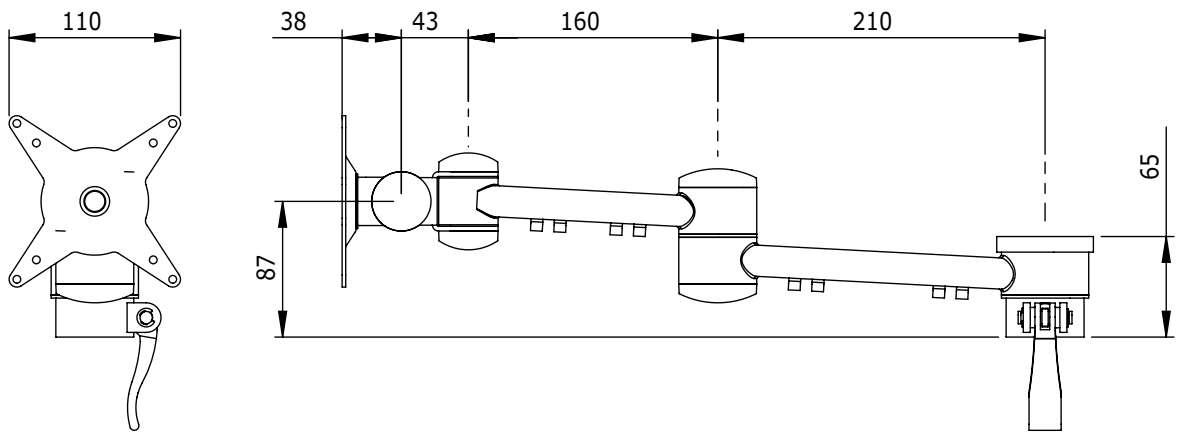

i.52.9722

ViewMate-i Double Extension

This ViewMate arm with two extensions suits every user due to its depth and height adjustment and pivoting capabilities. Having a durable construction, this monitor arm offers solid support for any monitor up to 15kg.

- Suitable for all frames in the ViewMate Combo product range
- Articulating multi-pivot arm
- Mounts a single monitor
- Adjustable in height using the quick lock & release bracket
- Max. weight capacity of 15kg/monitor (up to 24"/24"W)
- Rotate 360°, tilt +90°/-90°, swivel 360°
- Compatible with VESA patterns 75x75/100x100mm MIS-D
- Depth adjustable over 451mm
- Min. 99mm clearance between monitor and frame
- Max. 470mm clearance between monitor and frame

 viewmate

viewmate

DFX.# **i.52.9722**

 **silver**

 **530x125x106mm**

 **2,0kg**

 **805410996093**

i.52.8012

15kg

180°

180°

360°

75/100mm

Dealer