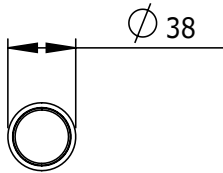

i.52.8092

ViewMate-i Pole Extension

The Pole Extension is used to lengthen the frames of the products within the ViewMate Combo product range by 400mm.

- Suitable for all frames in the ViewMate Combo product range
- Pole dimensions (dxh): 38 x 400mm

 **viewmate**

DFX.# **i.52.8092**

 **silver**

 **480 x 80 x 60mm**

 **1,083kg**

 **805410996123**

i.52.8002
i.52.8012

Dealer