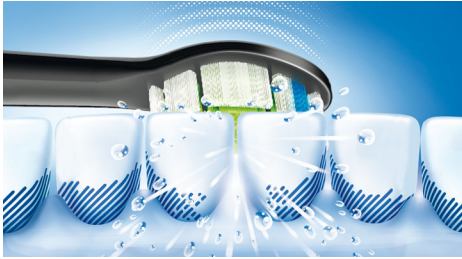

## Removes up to 7X more plaque

Removes up to 7 times more plaque from hard to reach places than a manual toothbrush

## Improves gum health

This Philips Sonicare electric toothbrush provides optimal cleaning between teeth and along the gumline for improved gum health in just two weeks. Giving a superior cleaning in between teeth and removes significantly more plaque to a manual toothbrush