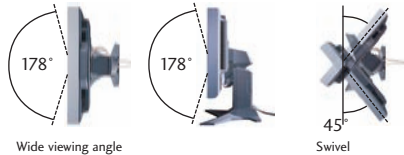

THE ADVANTAGE OF FLATRON LCD

Crystal Clear image

FLATRON f Engine

World's first Picture enhancing chip for LCD monitors.

It uses DAFITM technology which includes a RCM (Real Colour Management) function to express vivid natural colours, and ACE (Adaptive Colour and Contrast Enhancement) function to enhance brightness and contrast. This technology is ideal for mobile imaging in TV, film, mobile games and animation.

Ultra Fast Response Time - 8ms

LG's new LCD Monitors set a new standard for response time at 8ms, far exceeding the standard response time of 25ms or 16ms. At this speed, even the most intense action stays crisp and clear with less ghosting than ever before.

The faster response time, the less ghosting.

Wide Viewing Angle - H:178°, V:178°

(S-IPS Technology)

By adopting S-IPS technology, FLATRON LCD delivers a rich picture performance, including the world's widest viewing angles, high and stable contrast ratios, as well as faster response times.

User Friendly Features

Ergonomic Design

LG's FLATRON LCD monitors incorporate extensive ergonomic features that are convenient to use. Fatigue and eyestrain are eliminated thanks to tilt, swivel and adjustment features, as well as its wide viewing angle technology.

Various AV/TV Functions with Remote Control and Multimedia Speakers

Enjoy easy and convenient access to a host of AV devices, such as DVD players, Video game consoles, Camcorders, VCR's and more. (HDTV Ready).

The Art of Design

IF and Reddot Design Award 2003 Winners. (FLATRON LCD L2320A has won the IF Design award 2003 and Reddot Design Award 2003 that identify strong design characteristics of the FLATRON Monitor).

reddot design award
winner 2003