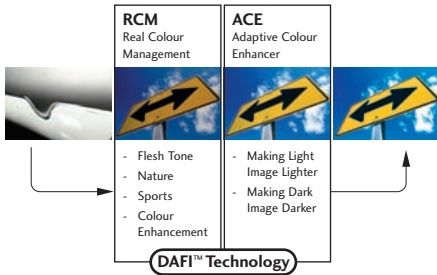

S-IPS technology gives the world's widest viewing angle so everyone can benefit from a rich actual picture performance and a high and stable contrast ratio.

Extensive ergonomic design features coupled with the ability to combine with a host of AV devices, such as DVD players, games consoles, and home recording equipment, ensure that all LG monitors provide perfect viewing quality.

Little wonder life's good.

THE ADVANTAGE OF FLATRON LCD

Crystal Clear image

FLATRON f Engine

World's first Picture enhancing chip for LCD monitors.

It uses DAFITM technology which includes a RCM (Real Colour Management) function to express vivid natural colours, and ACE (Adaptive Colour and Contrast Enhancement) function to enhance brightness and contrast. This technology is ideal for mobile imaging in TV, film, mobile games and animation.

Ultra Fast Response Time - 8ms

LG's new LCD Monitors set a new standard for response time at 8ms, far exceeding the standard response time of 25ms or 16ms. At this speed, even the most intense action stays crisp and clear with less ghosting than ever before.

The faster response time, the less ghosting.

Wide Viewing Angle - H:178°, V:178°

(S-IPS Technology)

By adopting S-IPS technology, FLATRON LCD delivers a rich picture performance, including the world's widest viewing angles, high and stable contrast ratios, as well as faster response times.