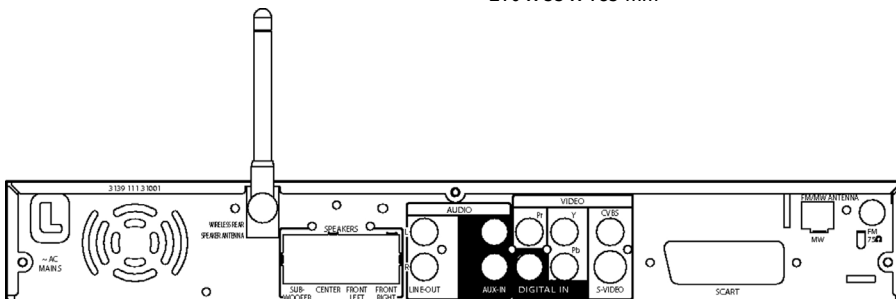

### Dimensions

- **Center speaker dimensions (W x H x D):** 225 x 94 x 75 mm
- **Centre speaker weight:** 0.78 kg
- **Packaging dimensions (W x H x D):** 547 x 310 x 539 mm
- **Receiver dimensions (W x H x D):** 210 x 55 x 185 mm