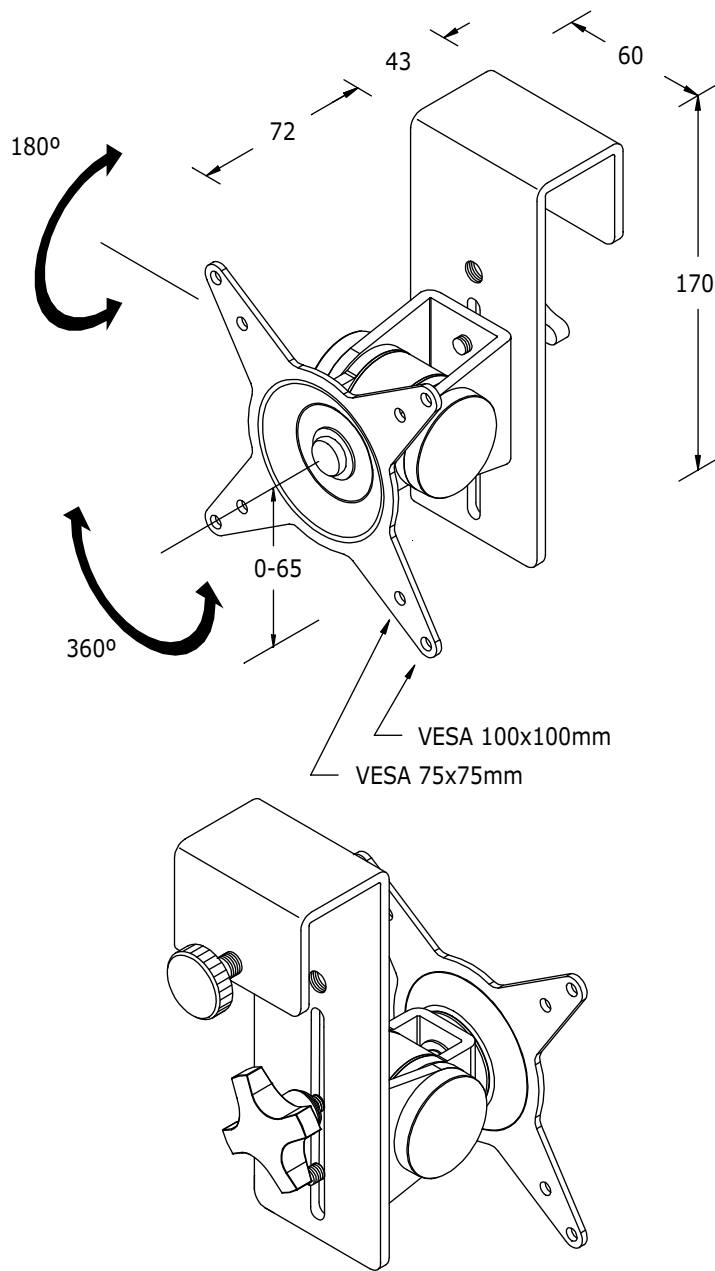

51.552

LAN Station VESA Head & Bracket 552

If the normally included number of flat screen mounting brackets on the Thin Line LAN Station is insufficient, single brackets can be ordered additionally.

- Suitable for Thin Line LAN Stations
- VESA: MIS-D 75 x 75/100 x 100mm compatible
- To be fixed on the crossbar
- Can be mounted in 4 different ways
- Height adjustable up to 70mm
- Tilt 180°, rotate 360°
- Maximum weight capacity: 10kg

DFX.# 51.552

silver

185 x 145 x 115mm

1,155kg

805410515522

Dealer