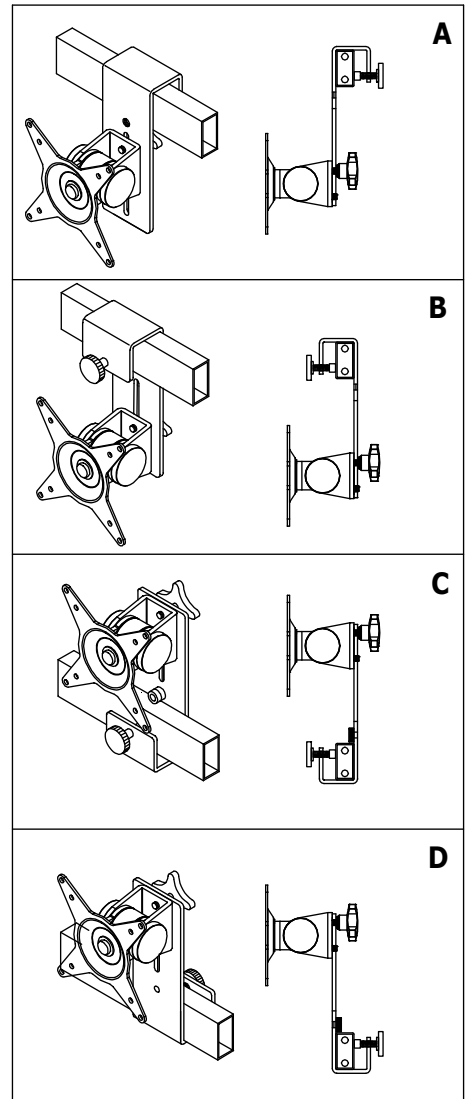

51.552

LAN Station VESA Head & Bracket 552

If the normally included number of flat screen mounting brackets on the Thin Line LAN Station is insufficient, single brackets can be ordered additionally.

- Suitable for Thin Line LAN Stations
- VESA: MIS-D 75 x 75/100 x 100mm compatible
- To be fixed on the crossbar
- Can be mounted in 4 different ways
- Height adjustable up to 70mm
- Tilt 180°, rotate 360°
- Maximum weight capacity: 10kg

DFX.# 51.552

silver

185 x 145 x 115mm

1,155kg

805410515522

Dealer