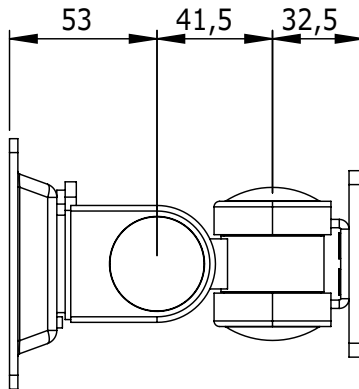

- Mounts single monitor to ViewMate slat wall
- Distance between the monitor (back) and the the slat wall (front side): 137mm
- VESA: MIS-D 75 x 75mm compatible
- Three pivoting points
- Rotate 270°, lateral 180°
- Max. weight capacity of 10kg
- With integrated slat wallmount

 viewmate

**DFX.# 52.802**

**silver**

**155 x 110 x 106mm**

**1,04kg**

**805410528027**

52.812  
52.822

24"W/61cm

10kg

180°

180°

270°

75mm

Dealer