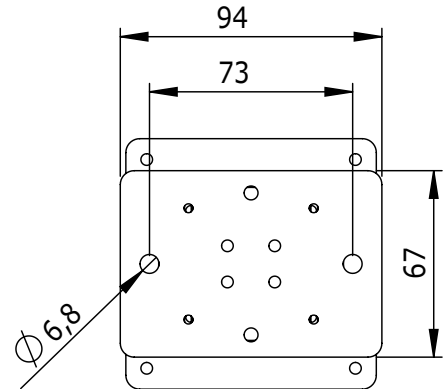

## ViewMate Track Mount 802

Developed especially for the ViewMate Track System, this three pivot monitor mount not only frees up the users desk space, it gives its users almost endless ergonomic adjusting capabilities.

- Mounts single monitor to ViewMate slat wall
- Distance between the monitor (back) and the the slat wall (front side): 137mm
- VESA: MIS-D 75 x 75mm compatible
- Three pivoting points
- Rotate 270°, lateral 180°
- Max. weight capacity of 10kg
- With integrated slat wallmount

 viewmate

**DFX.# 52.802**

**silver**

**155 x 110 x 106mm**

**1,04kg**

**805410528027**

52.812  
52.822

24"W/61cm

10kg

180°

180°

270°

75mm

Dealer