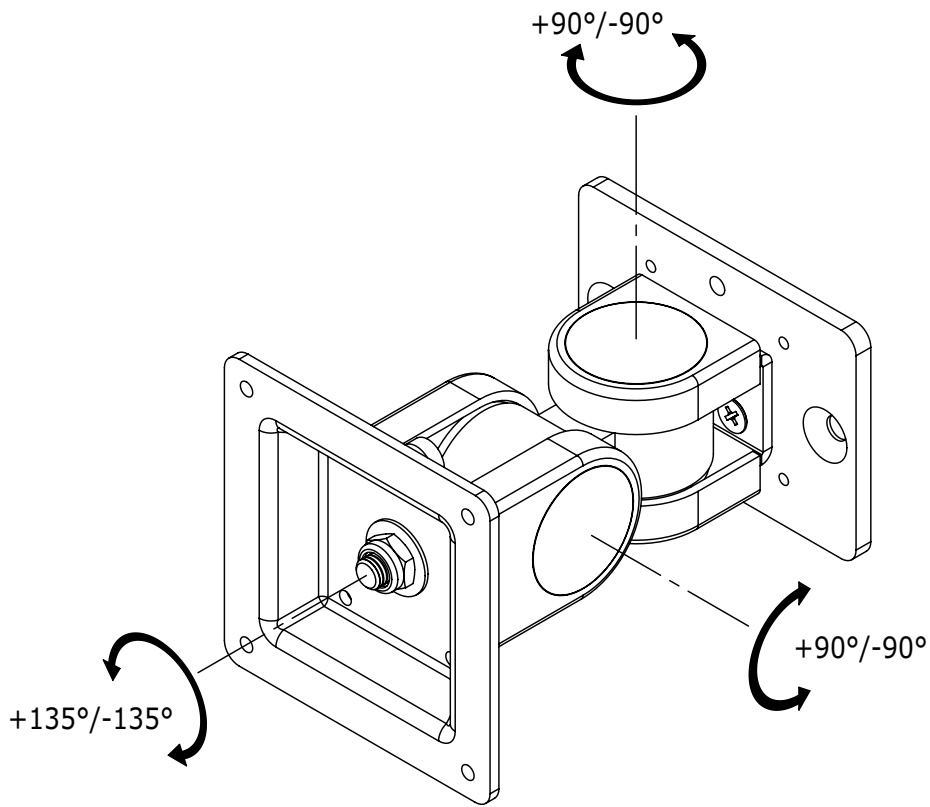

## ViewMate Track Mount 802

Developed especially for the ViewMate Track System, this three pivot monitor mount not only frees up the users desk space, it gives its users almost endless ergonomic adjusting capabilities.

- Mounts single monitor to ViewMate slat wall
- Distance between the monitor (back) and the the slat wall (front side): 137mm
- VESA: MIS-D 75 x 75mm compatible
- Three pivoting points
- Rotate 270°, lateral 180°
- Max. weight capacity of 10kg
- With integrated slat wallmount

 viewmate

**DFX.# 52.802**

**silver**

**155 x 110 x 106mm**

**1,04kg**

**805410528027**

52.812  
52.822

24"W/61cm

10kg

180°

180°

270°

75mm

Dealer