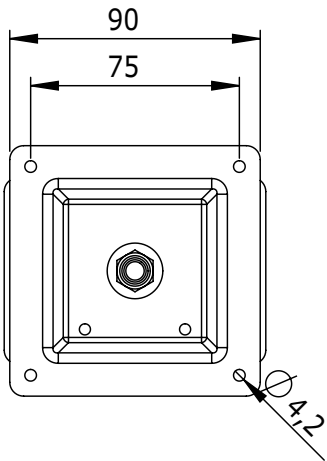

- Mounts single monitor to ViewMate slat wall
- Distance between the monitor (back) and the the slat wall (front side): 137mm
- VESA: MIS-D 75 x 75mm compatible
- Three pivoting points
- Rotate 270°, lateral 180°
- Max. weight capacity of 10kg
- With integrated slat wallmount

 viewmate

**DFX.# 52.802**

**silver**

**155 x 110 x 106mm**

**1,04kg**

**805410528027**

52.812  
52.822

24"W/61cm

10kg

180°

180°

270°

75mm

Dealer