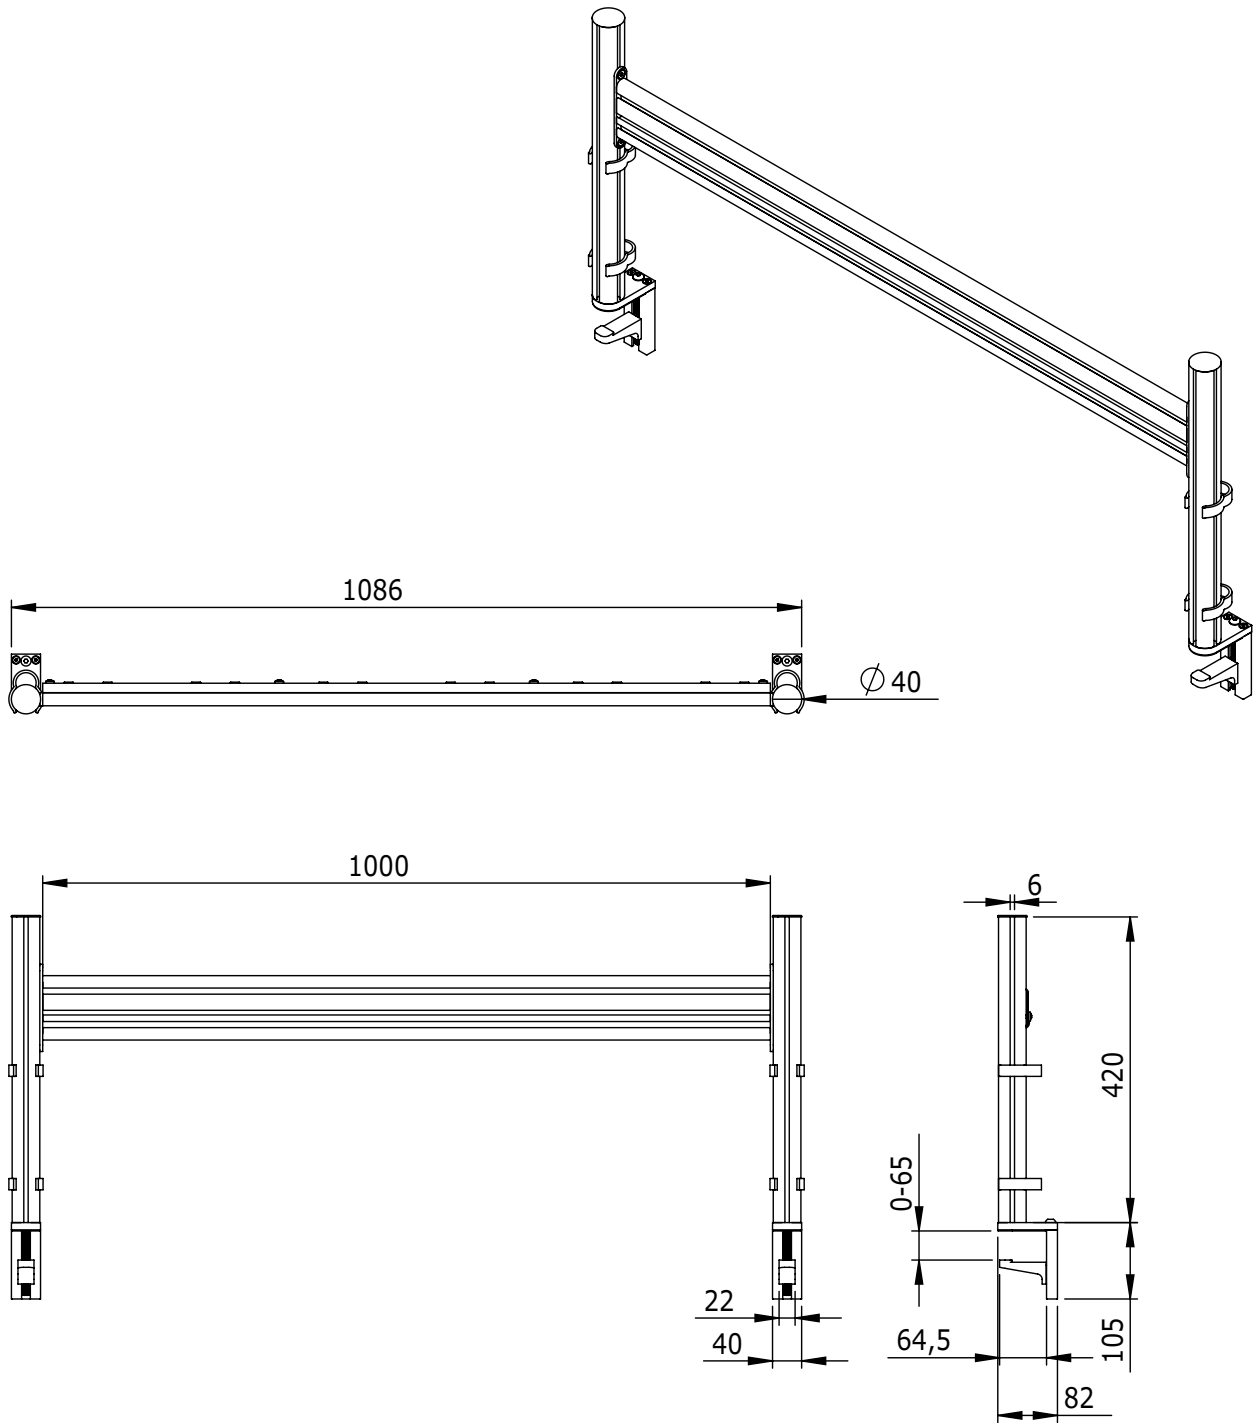

52.812

ViewMate Track system 812

This fully aluminium, height adjustable, slat wall/rail system has an integrated double desk clamp. This so called 'third level' solution is a great addition to the workspace. Able to mount desk accessories and monitors (in combination with the 52.802) it ensures maximum desk efficacy. Each rail mounts up to three monitors.

- Aluminium Slat wall track
- Single rail
- Mounts to desk with double desk clamp
- Clamp capacity 10-65mm
- Track width 1000mm
- Post height 420mm
- Height adjustable
- Monitor mount (52.802) must be ordered seperately

 viewmate

viewmate

DFX.# 52.812

silver

1025 x 135 x 100mm

4,96kg

805410528126

52.802

(2x) 24"W/61cm
(3x) 19"W/48cm

(3x) 10kg

420mm

Dealer