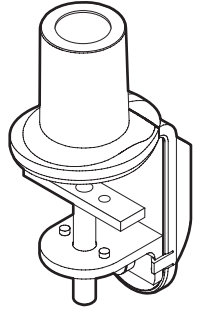

PFD 8541, PFD 8543 Parts List

ITEM	DESCRIPTION / PART NO.	QUANTITY
A	 Monitor Tilter 405397	1
B	 75/100mm VESA® Adapter Plate 105587	1
C	 10-32 x 3/8" Phillips Pan Head Screw 702281	1 (4-pack)
D	 M4 x 12mm Phillips Pan Head Screw 702096	1 (4-pack)
E	 Dog Washer 105189	1

ITEM	DESCRIPTION / PART NO.	QUANTITY
F	 10-32 x 3/8" FPhMS w/Lock Patch 705198	1
G	 7/32" Allen Wrench 701127	1
H	 3/32" Allen Wrench 700146	1
I	 Cable Cap 102043-9.5	1

FLEXmount™ Installation Instructions

* Hardware not included.

Grommet Hole

Side Bolt

- 1
- 2

* Hardware not included.

FLEXmount™ Parts List

ITEM	DESCRIPTION / PART NO.	QUANTITY
A	 Mount Cup 406715	1
B	 Mount Cup Rubber Sole 105553	1
C	 Cable Management 105538	1
D	 Large "L" Bracket 701117	1
E	 Small "L" Bracket 701116	1
F	 Rectangular Spacer 701544	1

ITEM	DESCRIPTION / PART NO.	QUANTITY
G	 3/8-16 x 1" Flat Socket Cap Screw 701124	1
H	 3/8-16 x 7/8" Flat Socket Cap Screw 701799	1
I	 3/8-16 Nylon Stop Nut 701418	1
J	 3/8-16 x 7/8" Button Socket Cap Screw 701122	1
K	 3/8-16 x 2-1/2" Hex Head Bolt 700268	1
L	 1/2-13 x 3" Socket Set Screw 701126	1