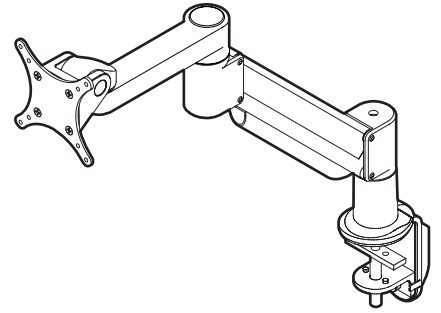

PFD 8541, PFD 8543
Installation Instructions

1	2	3
4	5	6
7	8	www.vogels.com