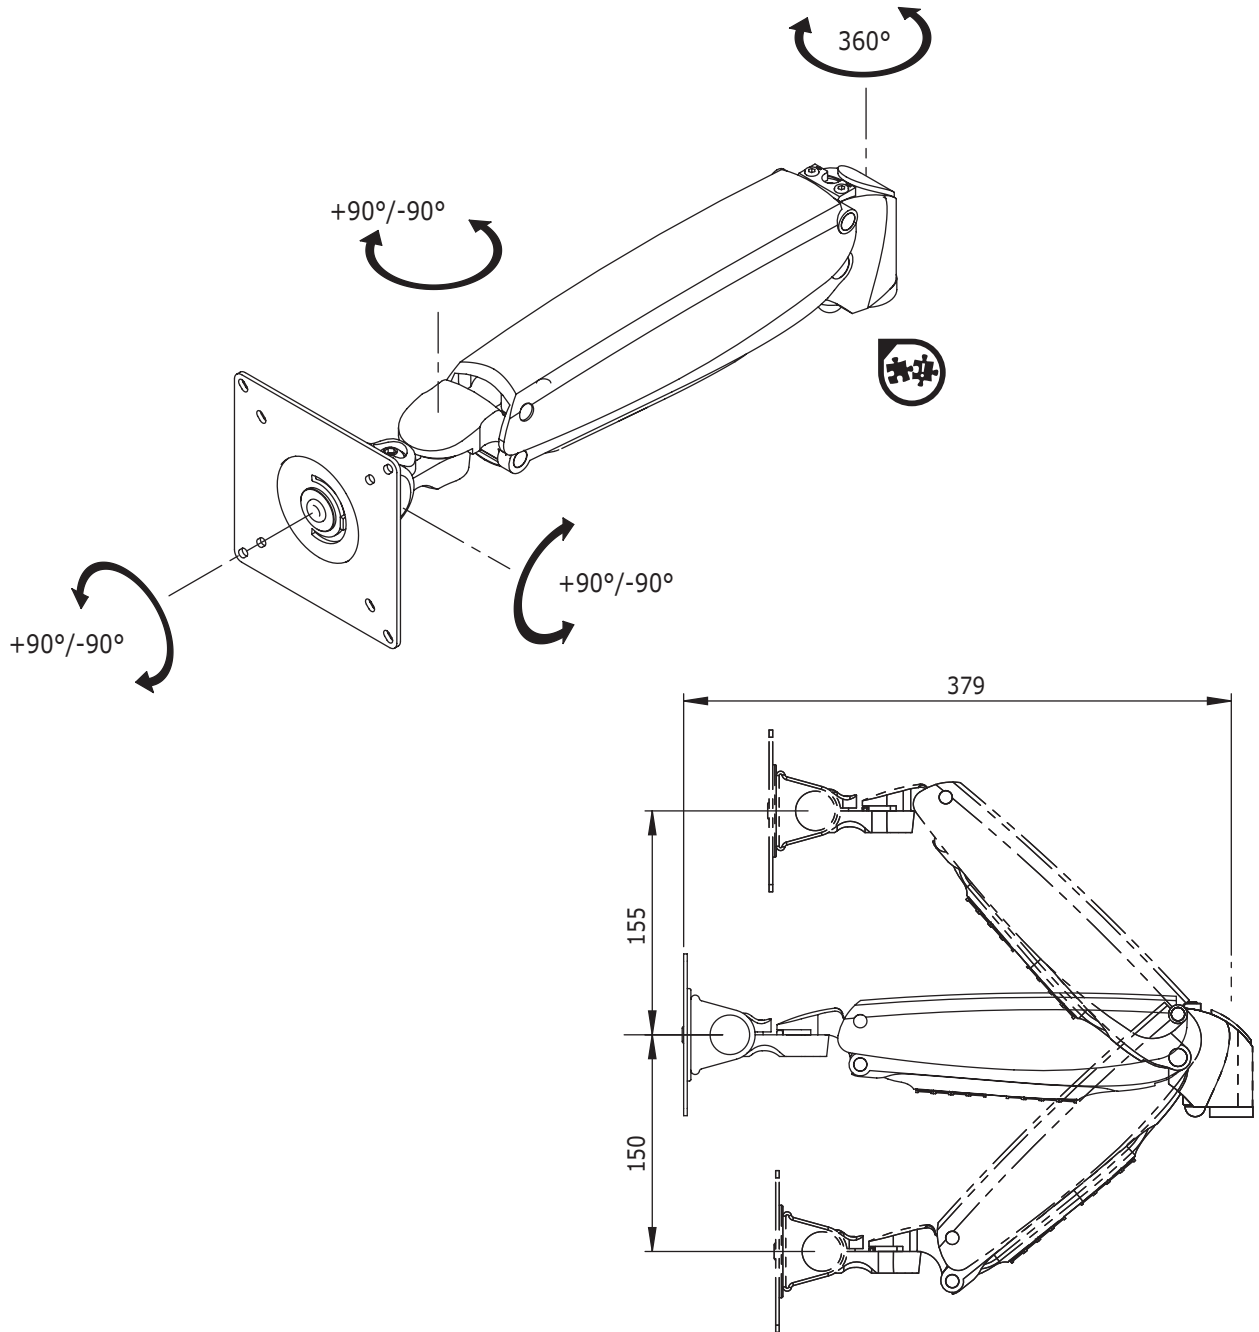

57.022

ViewMaster M6 Monitor Arm 022

These parallel arms are designed to be as ergonomically sound as possible, configuring multiple user workplaces. The arms are easy to adjust in height without much effort and without having to correct the screen's tilt. Therefore the M6's are a definite improvement towards a higher standard in ergonomics.

- Built-in SUSPA® gas-spring
- Parallel mechanism
- Step less height adjustability: 305mm
- Integrated/concealed cable management
- Die-cast aluminium
- VESA: MIS-D 75 x 75/100 x 100mm compatible
- Rotate 180°, tilt 180°, lateral 180°
- Weight capacity: 4,5kg-10kg (up to 24"/24"W)
- Maximum reach: 380mm
- Three-dimensional movement
- Touch screen stable
- To be mounted on several ViewMaster Modular components

ViewMaster

ViewMaster

DFX.# 57.022

silver

465 x 135 x 120mm

1,915kg

805410570224

53.022
53.032
53.036
53.037
53.042

24"W/61cm

4,5-10kg

305mm

+90°/-90°

+90°/-90°

+90°/-90°

75/100mm

Dealer