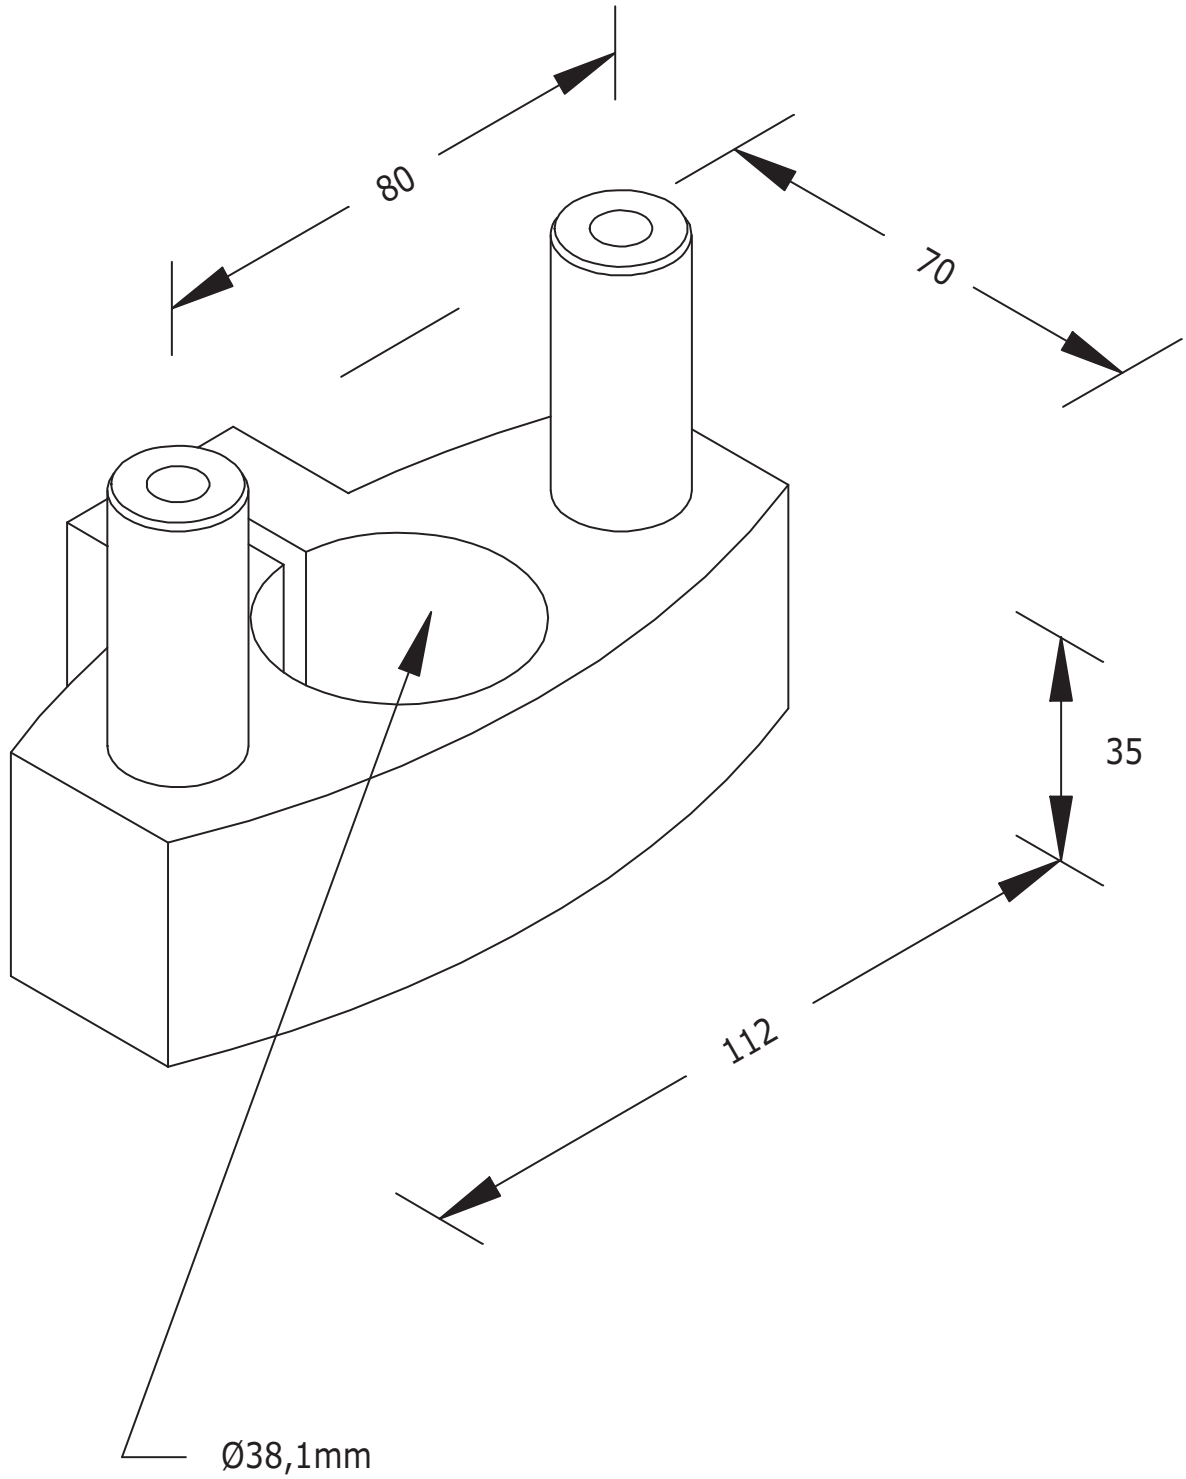

## ViewMaster M Pole Mount 082

By fitting this bracket to a pole, you have already created a sturdy building base with double attachment points for further expansions. Can be utilized with many different types of View-Master products.

- Pole mount fixture for double screen mounts
- Height adjustable
- Die-cast aluminium

**ViewMaster**

# ViewMaster

DFX.# 53.082

silver

155 x 135 x 55mm

0,59kg

805410530822

Dealer