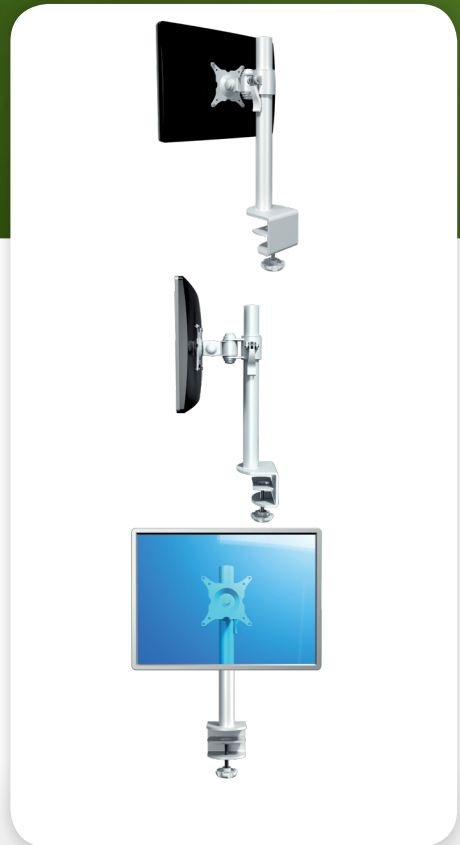

52.200

ViewMate Ecoline Monitor Arm 200

Tilt, rotate, swivel and adjust in height. This flat screen monitor arm also has an integrated desk clamp, enabling the arm to be mounted on almost every desktop up to 60mm thick.

- Height adjustable
- VESA: MIS-D 75 x 75/100 x 100mm compatible
- Rotate 360°, tilt 180°, lateral 180°
- Max. weight capacity of 15kg (up to 24"/24"W)
- Post height 400mm
- Post diameter 38mm
- Quick lock/release post bracket
- With integrated desk clamp
- Max. clamp capacity 60mm

 viewmate

DFX.# 52.200

white

530 x 175 x 110mm

3,25kg

805410522001

24"W/61cm

15kg

400mm

180°

180°

360°

75/100mm

Dealer