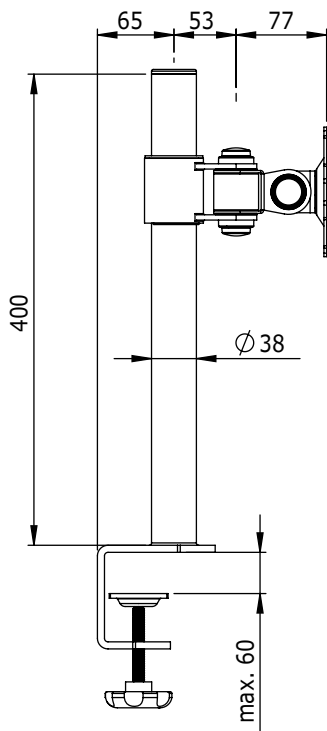

52.200

ViewMate Ecoline Monitor Arm 200

Tilt, rotate, swivel and adjust in height. This flat screen monitor arm also has an integrated desk clamp, enabling the arm to be mounted on almost every desktop up to 60mm thick.

- Height adjustable
- VESA: MIS-D 75 x 75/100 x 100mm compatible
- Rotate 360°, tilt 180°, lateral 180°
- Max. weight capacity of 15kg (up to 24"/24"W)
- Post height 400mm
- Post diameter 38mm
- Quick lock/release post bracket
- With integrated desk clamp
- Max. clamp capacity 60mm

 viewmate

DFX.# 52.200

white

530 x 175 x 110mm

3,25kg

805410522001

24"W/61cm

15kg

400mm

180°

180°

360°

75/100mm

Dealer