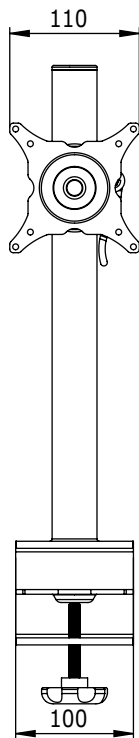

52.200

ViewMate Ecoline Monitor Arm 200

Tilt, rotate, swivel and adjust in height. This flat screen monitor arm also has an integrated desk clamp, enabling the arm to be mounted on almost every desktop up to 60mm thick.

- Height adjustable
- VESA: MIS-D 75 x 75/100 x 100mm compatible
- Rotate 360°, tilt 180°, lateral 180°
- Max. weight capacity of 15kg (up to 24"/24"W)
- Post height 400mm
- Post diameter 38mm
- Quick lock/release post bracket
- With integrated desk clamp
- Max. clamp capacity 60mm

 viewmate

DFX.# 52.200

white

530 x 175 x 110mm

3,25kg

805410522001

24"W/61cm

15kg

400mm

180°

180°

360°

75/100mm

Dealer