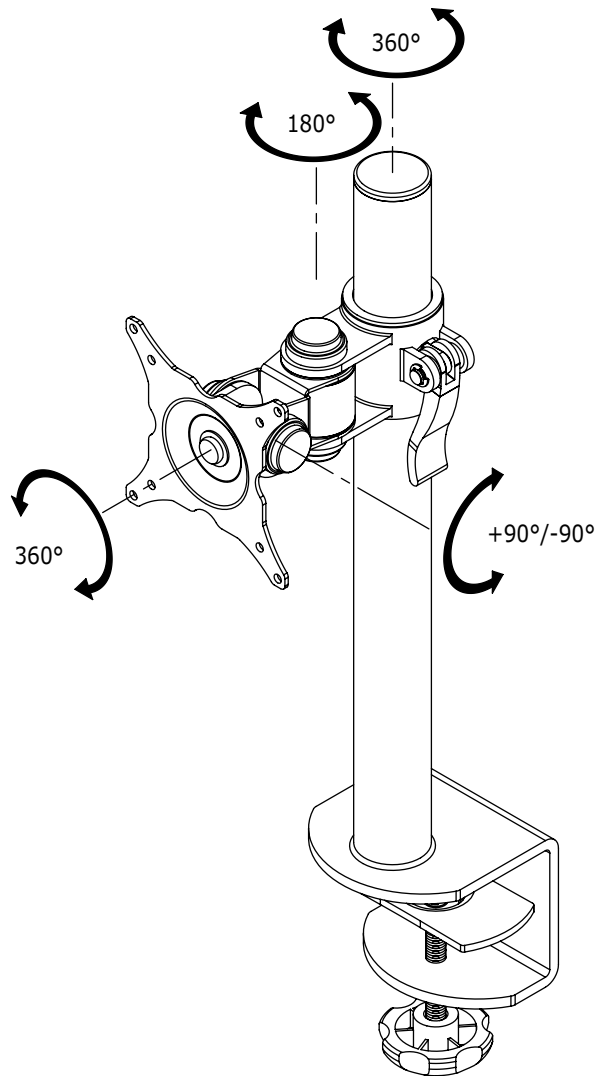

52.200

ViewMate Ecoline Monitor Arm 200

Tilt, rotate, swivel and adjust in height. This flat screen monitor arm also has an integrated desk clamp, enabling the arm to be mounted on almost every desktop up to 60mm thick.

- Height adjustable
- VESA: MIS-D 75 x 75/100 x 100mm compatible
- Rotate 360°, tilt 180°, lateral 180°
- Max. weight capacity of 15kg (up to 24"/24"W)
- Post height 400mm
- Post diameter 38mm
- Quick lock/release post bracket
- With integrated desk clamp
- Max. clamp capacity 60mm

 viewmate

DFX.# 52.200

white

530 x 175 x 110mm

3,25kg

805410522001

24"W/61cm

15kg

400mm

180°

180°

360°

75/100mm

Dealer