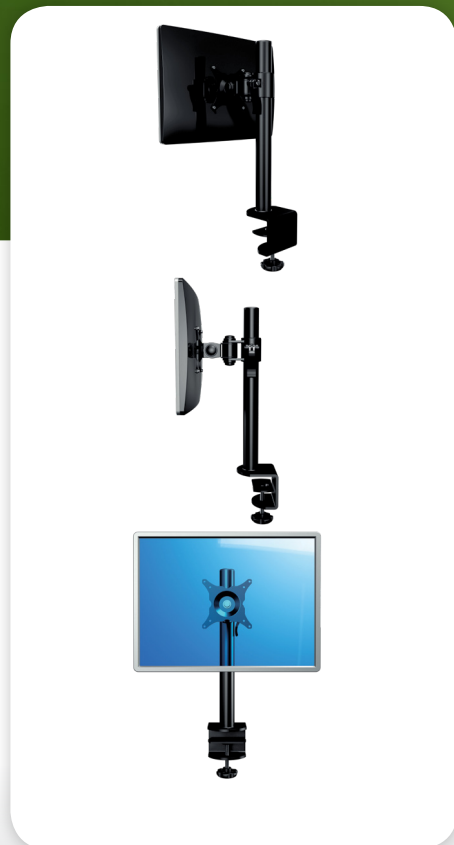

52.203

ViewMate Ecoline Monitor Arm 203

Tilt, rotate, swivel and adjust in height. This flat screen monitor arm also has an integrated desk clamp, enabling the arm to be mounted on almost every desktop up to 60mm thick.

- Height adjustable
- VESA: MIS-D 75 x 75/100 x 100mm compatible
- Rotate 360°, tilt 180°, lateral 180°
- Max. weight capacity of 15kg (up to 24"/24"W)
- Post height 400mm
- Post diameter 38mm
- Quick lock/release post bracket
- With integrated desk clamp
- Max. clamp capacity 60mm

 viewmate

viewmate

DFX.# 52.203

black

530 x 175 x 110mm

3,25kg

805410522032

24"W/61cm

15kg

400mm

180°

180°

360°

75/100mm

Dealer