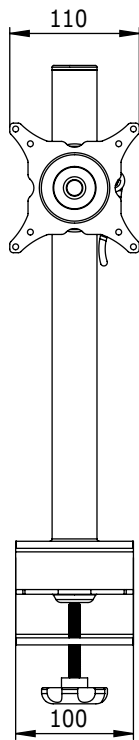

52.203

ViewMate Ecoline Monitor Arm 203

Tilt, rotate, swivel and adjust in height. This flat screen monitor arm also has an integrated desk clamp, enabling the arm to be mounted on almost every desktop up to 60mm thick.

- Height adjustable
- VESA: MIS-D 75 x 75/100 x 100mm compatible
- Rotate 360°, tilt 180°, lateral 180°
- Max. weight capacity of 15kg (up to 24"/24"W)
- Post height 400mm
- Post diameter 38mm
- Quick lock/release post bracket
- With integrated desk clamp
- Max. clamp capacity 60mm

 viewmate

viewmate

DFX.# 52.203

black

530 x 175 x 110mm

3,25kg

805410522032

24"W/61cm

15kg

400mm

180°

180°

360°

75/100mm

Dealer