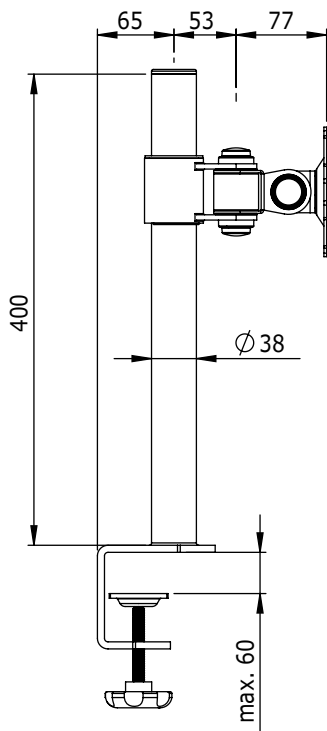

52.203

ViewMate Ecoline Monitor Arm 203

Tilt, rotate, swivel and adjust in height. This flat screen monitor arm also has an integrated desk clamp, enabling the arm to be mounted on almost every desktop up to 60mm thick.

- Height adjustable
- VESA: MIS-D 75 x 75/100 x 100mm compatible
- Rotate 360°, tilt 180°, lateral 180°
- Max. weight capacity of 15kg (up to 24"/24"W)
- Post height 400mm
- Post diameter 38mm
- Quick lock/release post bracket
- With integrated desk clamp
- Max. clamp capacity 60mm

 viewmate

viewmate

DFX.# 52.203

black

530 x 175 x 110mm

3,25kg

805410522032

24"W/61cm

15kg

400mm

180°

180°

360°

75/100mm

Dealer