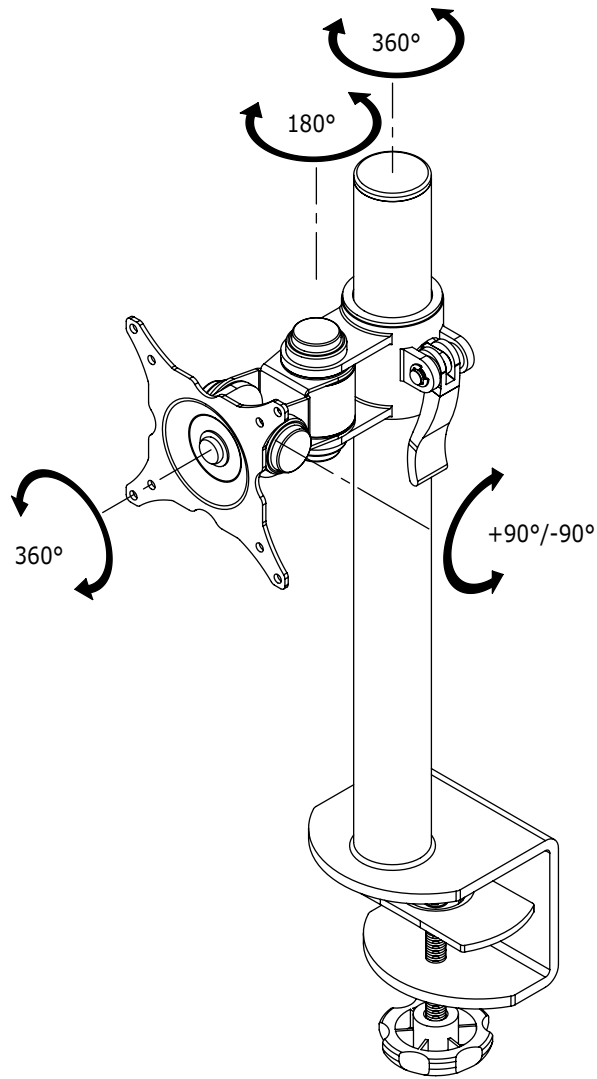

52.203

ViewMate Ecoline Monitor Arm 203

Tilt, rotate, swivel and adjust in height. This flat screen monitor arm also has an integrated desk clamp, enabling the arm to be mounted on almost every desktop up to 60mm thick.

- Height adjustable
- VESA: MIS-D 75 x 75/100 x 100mm compatible
- Rotate 360°, tilt 180°, lateral 180°
- Max. weight capacity of 15kg (up to 24"/24"W)
- Post height 400mm
- Post diameter 38mm
- Quick lock/release post bracket
- With integrated desk clamp
- Max. clamp capacity 60mm

 viewmate

viewmate

DFX.# 52.203

black

530 x 175 x 110mm

3,25kg

805410522032

24"W/61cm

15kg

400mm

180°

180°

360°

75/100mm

Dealer