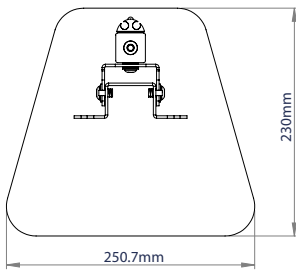

TOP VIEW

PACKING INFORMATION

COLOUR:	ORDER REF:	EAN CODE:
Black/Silver	BT7361/BS	5019318306938

ORIGINAL DESIGNS BY B-TECH AV MOUNTS - REGISTERED DESIGNS & PATENTS APPLY

RELATED PRODUCTS

BT7372	BT7373	BT7374	BT7360

Single Arm Premium Desk Mount
designed for screens up to 28"

Double Arm Premium Desk Mount
designed for screens up to 28"

Twin Flat Screen Desk Mount with Dual Articulated Arms for screens up to 28"

Universal Desk Stand designed for touch screens up to 32"

SS-V1-BT7361-300322