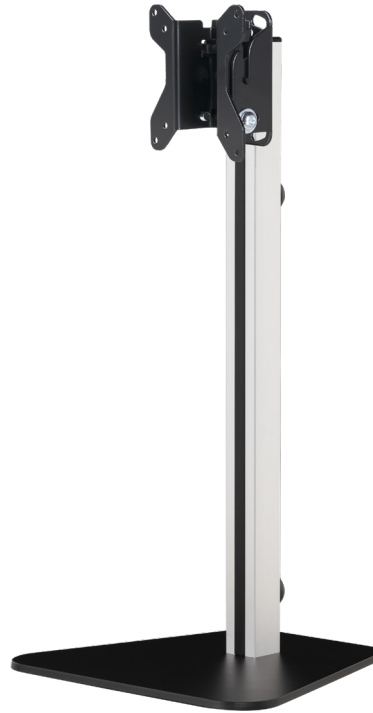

**SIMPLE
 'HOOK-ON'
 INSTALLATION**

BT7361

DESK STAND WITH TILT FOR TOUCH SCREENS

The BT7361 universal desk stand with tilt is suitable for use with touch screens up to 32" and a max weight of 10kg. The stand can easily be placed on a desk and the integrated cable management ensures a neat and tidy installation. The stand also features easy tilt adjustment of the display and rubber feet that help to protect the desk from unwanted scratches or marks.

SPECIFICATION

Recommended screen size	up to 32"
Max load	10kg
VESA® compatibility	75 x 75 & 100 x 100
Tilt	+17°/-10°
Dimensions	W: 251mm H: 514mm D: 230mm
Base Thickness	6mm
Colour (Base / Mount)	Black
Colour (Column)	Silver

FEATURES

- Security locking screws provide help to prevent unauthorised removal of screen
- Heavy duty base is ideal for supporting interactive touchscreens
- Screen can be mounted in both landscape or portrait orientation
- Easy tilt adjustment of display
- High-end aesthetic quality
- Rubber feet to protect desk
- Integrated cable management
- Simple 'hook-on' installation

Easy tilt adjustment of +17°/-10°

Integrated cable management for a neat and tidy installation

Security locking screw helps prevent unauthorised removal of the screen

Screen can be mounted in portrait or landscape up to VESA 100 x 100