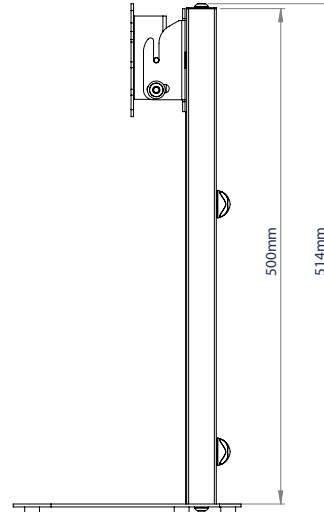

SIDE VIEW

PACKING INFORMATION

COLOUR:	ORDER REF:	EAN CODE:
Black/Silver	BT7361/BS	5019318306938

ORIGINAL DESIGNS BY B-TECH AV MOUNTS - REGISTERED DESIGNS & PATENTS APPLY

RELATED PRODUCTS

BT7372	BT7373	BT7374	BT7360

Single Arm Premium Desk Mount
designed for screens up to 28"

Double Arm Premium Desk Mount
designed for screens up to 28"

Twin Flat Screen Desk Mount with Dual Articulated Arms for screens up to 28"

Universal Desk Stand designed for touch screens up to 32"

SS-V1-BT7361-300322