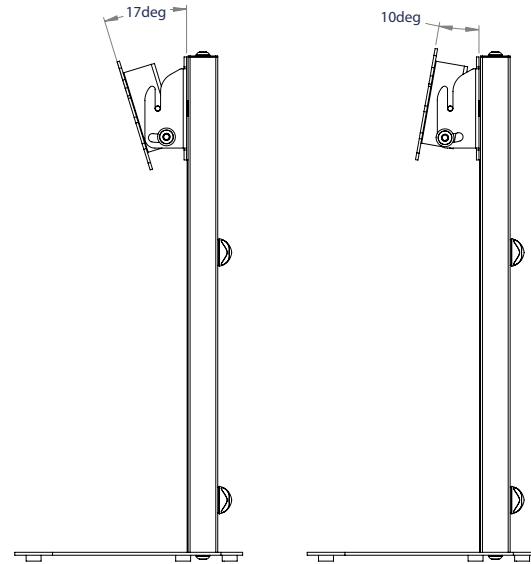

TILTED RANGE - SIDE VIEW

PACKING INFORMATION

COLOUR:	ORDER REF:	EAN CODE:
Black/Silver	BT7361/BS	5019318306938

ORIGINAL DESIGNS BY B-TECH AV MOUNTS - REGISTERED DESIGNS & PATENTS APPLY

RELATED PRODUCTS

BT7372	BT7373	BT7374	BT7360

Single Arm Premium Desk Mount
designed for screens up to 28"

Double Arm Premium Desk Mount
designed for screens up to 28"

Twin Flat Screen Desk Mount with Dual Articulated Arms for screens up to 28"

Universal Desk Stand designed for touch screens up to 32"

SS-V1-BT7361-300322