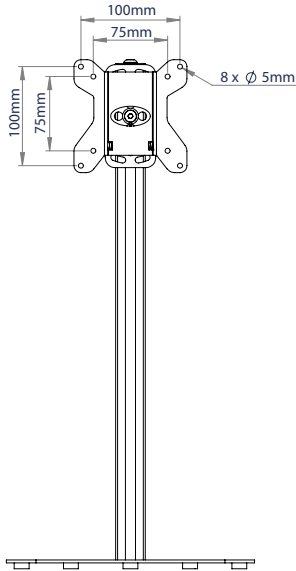

FRONT VIEW

PACKING INFORMATION

COLOUR:	ORDER REF:	EAN CODE:
Black/Silver	BT7361/BS	5019318306938

ORIGINAL DESIGNS BY B-TECH AV MOUNTS - REGISTERED DESIGNS & PATENTS APPLY

RELATED PRODUCTS

BT7372	BT7373	BT7374	BT7360

Single Arm Premium Desk Mount
designed for screens up to 28"

Double Arm Premium Desk Mount
designed for screens up to 28"

Twin Flat Screen Desk Mount with Dual Articulated Arms for screens up to 28"

Universal Desk Stand designed for touch screens up to 32"

SS-V1-BT7361-300322