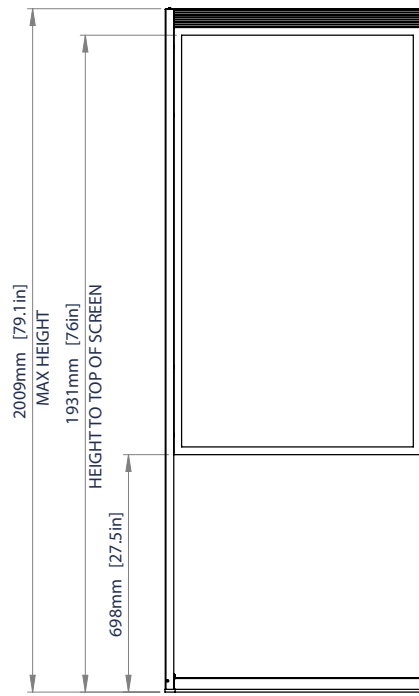

FRONT VIEW

ORDER INFORMATION

COLOUR:	ORDER REF:	EAN CODE:
Black	BT8326/B	5019318306860

ACCESSORIES AND RELATED PRODUCTS

SS-V1-BT8326-100822