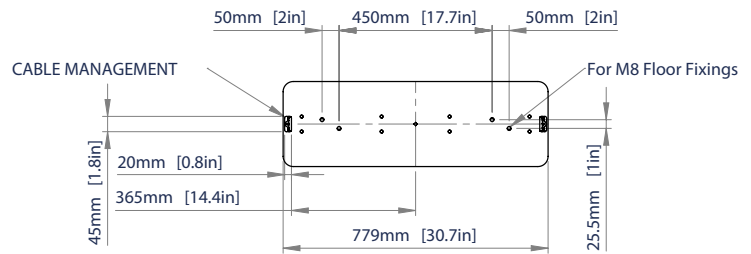

TOP VIEW

ORDER INFORMATION

COLOUR:	ORDER REF:	EAN CODE:
Black	BT8326/B	5019318306860