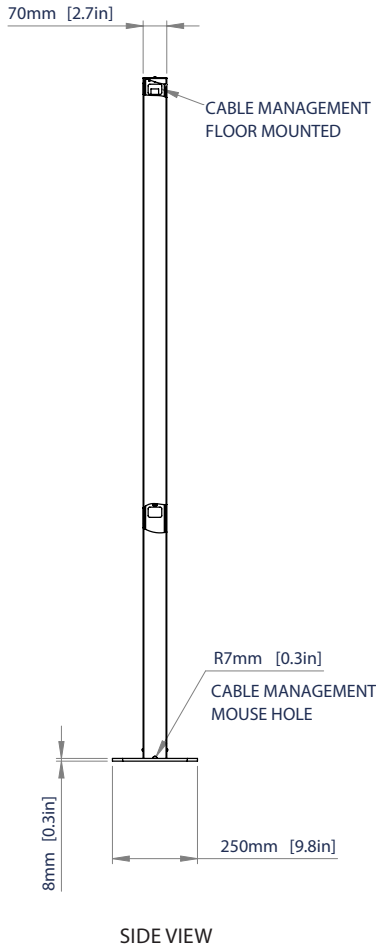

SIDE VIEW

ORDER INFORMATION

COLOUR:	ORDER REF:	EAN CODE:
Black	BT8326/B	5019318306860

ACCESSORIES AND RELATED PRODUCTS

SS-V1-BT8326-100822