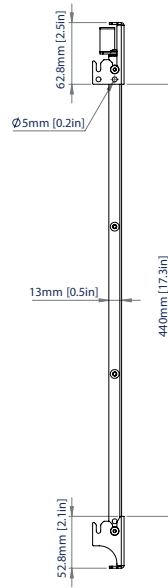

SIDE - PORTRAIT