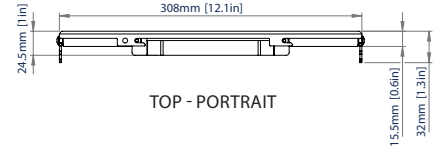

TOP - PORTRAIT