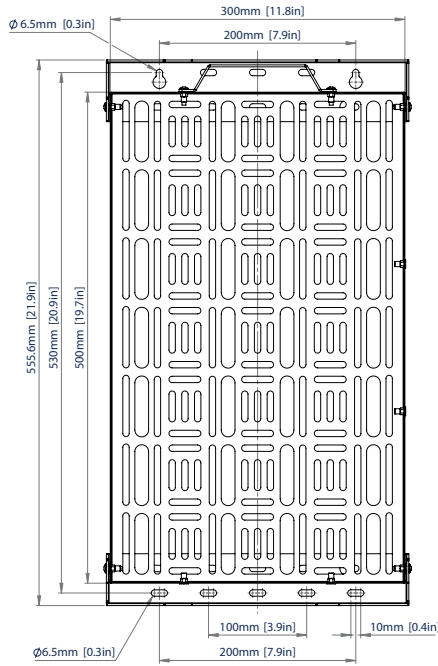

FRONT - PORTRAIT