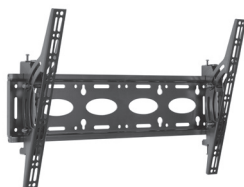

ACCESSORIES AND RELATED PRODUCTS

BT8432

Flat Screen Wall Mount with Tilt suitable for screens up to 80"