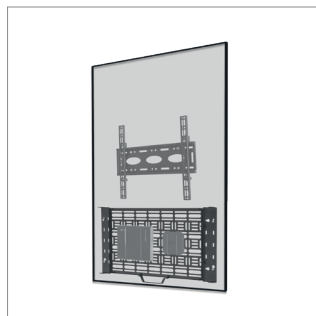

## WALL MOUNTED FIXED AV STORAGE TRAY

The BT7889 is the ideal solution for discreet fixing of AV equipment behind a screen. The storage tray can be wall mounted by the side of the screen mount, or if space is limited, over the top of the mount and positioned in either a portrait or horizontal orientation. AV accessories are easily fitted to the removable storage tray using the supplied cable ties which can also be used for cable management.

### FEATURES

- Wall mount designed for storing AV equipment behind a screen
- Suitable for a variety of different sized AV devices
- Low profile design
- Works in conjunction with a range of B-Tech flat screen wall mounts
- Mounts to the side, above or below a flat screen wall mount
- In limited spaces, the tray can also be mounted directly over the top of a compatible flat screen wall mount\*  
\*Min. width of screen interface arms: 400mm / Max. depth of flat screen wall plate: 18mm
- Suitable for a landscape or portrait installation
- Hook-on feature allows the tray to be accessed without screen removal
- Features a handle for quick access and easy handling\*\*
- Also mounts to System X BT8390 rails
- Selection of cable ties supplied to secure AV equipment to tray and for cable management
- Keyhole wall mounting for an easy installation

\*\*Optional: A padlock (not supplied) can be added to mount to prevent easy removal of the tray from the wall mount

Suitable for a variety of different sized AV devices

Designed for both landscape or portrait mounting