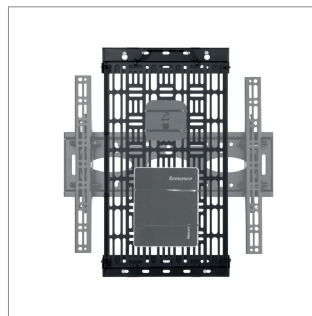

## WALL MOUNTED FIXED AV STORAGE TRAY

The BT7889 is the ideal solution for discreet fixing of AV equipment behind a screen. The storage tray can be wall mounted by the side of the screen mount, or if space is limited, over the top of the mount and positioned in either a portrait or horizontal orientation. AV accessories are easily fitted to the removable storage tray using the supplied cable ties which can also be used for cable management.

### FEATURES

- Wall mount designed for storing AV equipment behind a screen
- Suitable for a variety of different sized AV devices
- Low profile design
- Works in conjunction with a range of B-Tech flat screen wall mounts
- Mounts to the side, above or below a flat screen wall mount
- In limited spaces, the tray can also be mounted directly over the top of a compatible flat screen wall mount\*  
\*Min. width of screen interface arms: 400mm / Max. depth of flat screen wall plate: 18mm
- Suitable for a landscape or portrait installation
- Hook-on feature allows the tray to be accessed without screen removal
- Features a handle for quick access and easy handling\*\*
- Also mounts to System X BT8390 rails
- Selection of cable ties supplied to secure AV equipment to tray and for cable management
- Keyhole wall mounting for an easy installation

\*\*Optional: A padlock (not supplied) can be added to mount to prevent easy removal of the tray from the wall mount

Suitable for a variety of different sized AV devices

Designed for both landscape or portrait mounting