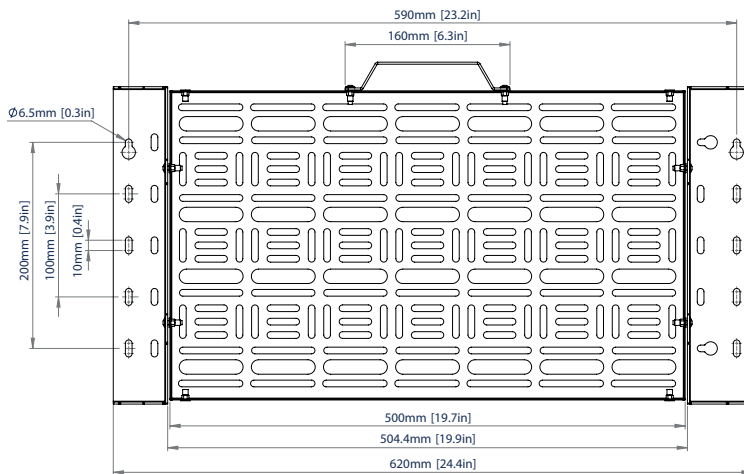

FRONT - LANDSCAPE