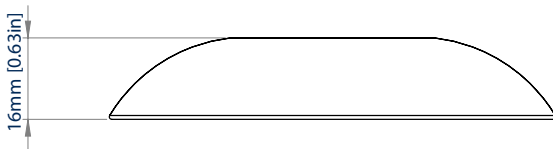

SPECIFICATION

Compatible pole diameter	Ø38mm
Colour	White

FEATURES

- Escutcheon ring designed to improve the look of a ceiling mounted install
- Use with System V BT5935 Ø38mm poles
- Can be retro-fitted onto poles, using split design for easier installation
- Ideal for when a pole passes through a suspended ceiling

TOP VIEW

SIDE VIEW

PACKING INFORMATION

COLOUR:	ORDER REF:	EAN CODE:
White	BT5953/W	5019318306976

RELATED PRODUCTS

Ø38mm Poles
Available in 1, 2 and 3 metre lengths

Fixed Ceiling Mount
Mounts BT5935 Ø38mm poles to the ceiling