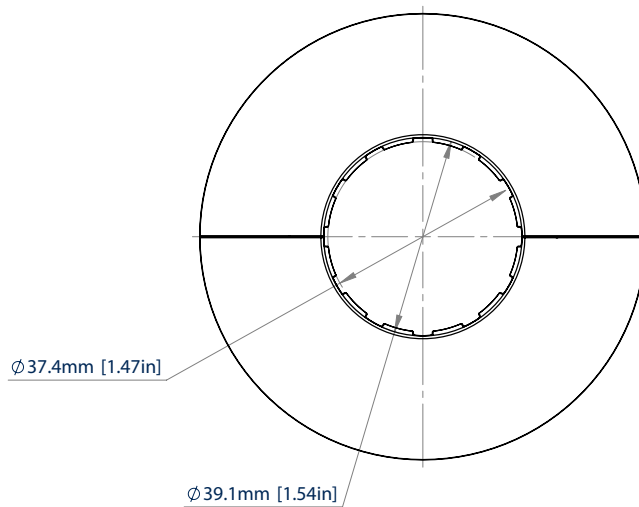

IDEAL FOR
SUSPENDED
CEILING
INSTALLS

BT5953

FALSE CEILING TRIM

FOR USE WITH BT5935 Ø38MM POLES

BT5935 False Ceiling Trims are designed to improve the look of ceiling mounted installations. Rings can be retro fitted on to existing System V Ø38mm poles using the split design and are ideal for making cosmetic improvements to suspended ceiling installations.

SPECIFICATION

Compatible pole diameter	Ø38mm
Colour	White

FEATURES

- Escutcheon ring designed to improve the look of a ceiling mounted install
- Use with System V BT5935 Ø38mm poles
- Can be retro-fitted onto poles, using split design for easier installation
- Ideal for when a pole passes through a suspended ceiling

Attaches directly to **BT5935** Ø38mm poles.

Improves the aesthetic of mounts that pass through a suspended ceiling.

Split design for retro fitting onto existing installations.

Can be used with complete off-the-shelf kits (image shows *BT5960-FD100*).

TOP VIEW

SIDE VIEW

PACKING INFORMATION

COLOUR:	ORDER REF:	EAN CODE:
White	BT5953/W	5019318306976

RELATED PRODUCTS

Ø38mm Poles
Available in 1, 2 and 3 metre lengths

Fixed Ceiling Mount
Mounts BT5935 Ø38mm poles to the ceiling