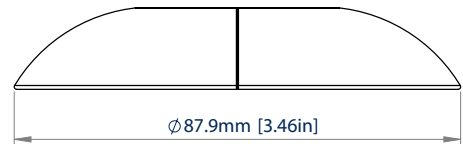

SPECIFICATION

Compatible pole diameter	Ø38mm
Colour	White

FEATURES

- Escutcheon ring designed to improve the look of a ceiling mounted install
- Use with System V BT5935 Ø38mm poles
- Can be retro-fitted onto poles, using split design for easier installation
- Ideal for when a pole passes through a suspended ceiling

Attaches directly to **BT5935** Ø38mm poles.

Improves the aesthetic of mounts that pass through a suspended ceiling.

Split design for retro fitting onto existing installations.

Can be used with complete off-the-shelf kits (image shows *BT5960-FD100*).

TOP VIEW

SIDE VIEW

PACKING INFORMATION

COLOUR:	ORDER REF:	EAN CODE:
White	BT5953/W	5019318306976

RELATED PRODUCTS

Ø38mm Poles
Available in 1, 2 and 3 metre lengths

Fixed Ceiling Mount
Mounts BT5935 Ø38mm poles to the ceiling