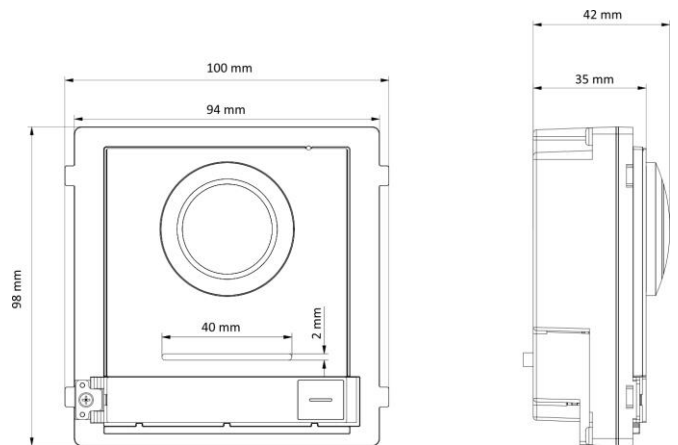

Device interfaces	
Alarm input	4 (2 exit buttons and 2 door contacts by default)
TAMPER	1
Network interface	1 RJ45
Exit button	2 (2 for lock control)
Door contact input	2
RS-485	1 (1 for Hikvision's sub module communication)
Wiegand	NA
TF card	NA
Alarm output	NA
Lock control	2 (2 relay, max to 30 V, 2 A)
USB	NA
Power interface	12 VDC power output (max to 12 V, 150 mA)
Two-wire IP interface	NA
General	
Power supply	12 VDC/PoE (IEEE 802.3af)
Working temperature	-40° C to 60° C (-40° F to 140° F)
Working humidity	10% to 95%
Button	1
Protective level	IP65
Installation	Surface mounting & flush mounting
Dimensions(L × W × H)	98 mm × 100 mm × 42 mm (3.86" × 3.94" × 1.65")
Language	English,French,Portuguese,Brazilian Portuguese,Spanish,Russian,German,Italian,Polish,Turkish,Vietnamese,Arabic,Czech,Hungarian,Dutch,Romanian,Bulgarian,Ukrainian,Croatian,Serbian,Greek,Slovak
Indicator	0
Weight	Without package: 0.380 kg With Package: 0.541 kg
Battery	/
Application environment	Outdoor
Power consumption	≤ 5 W

Dimension

Available Model

DS-KD8003-IME1(B)