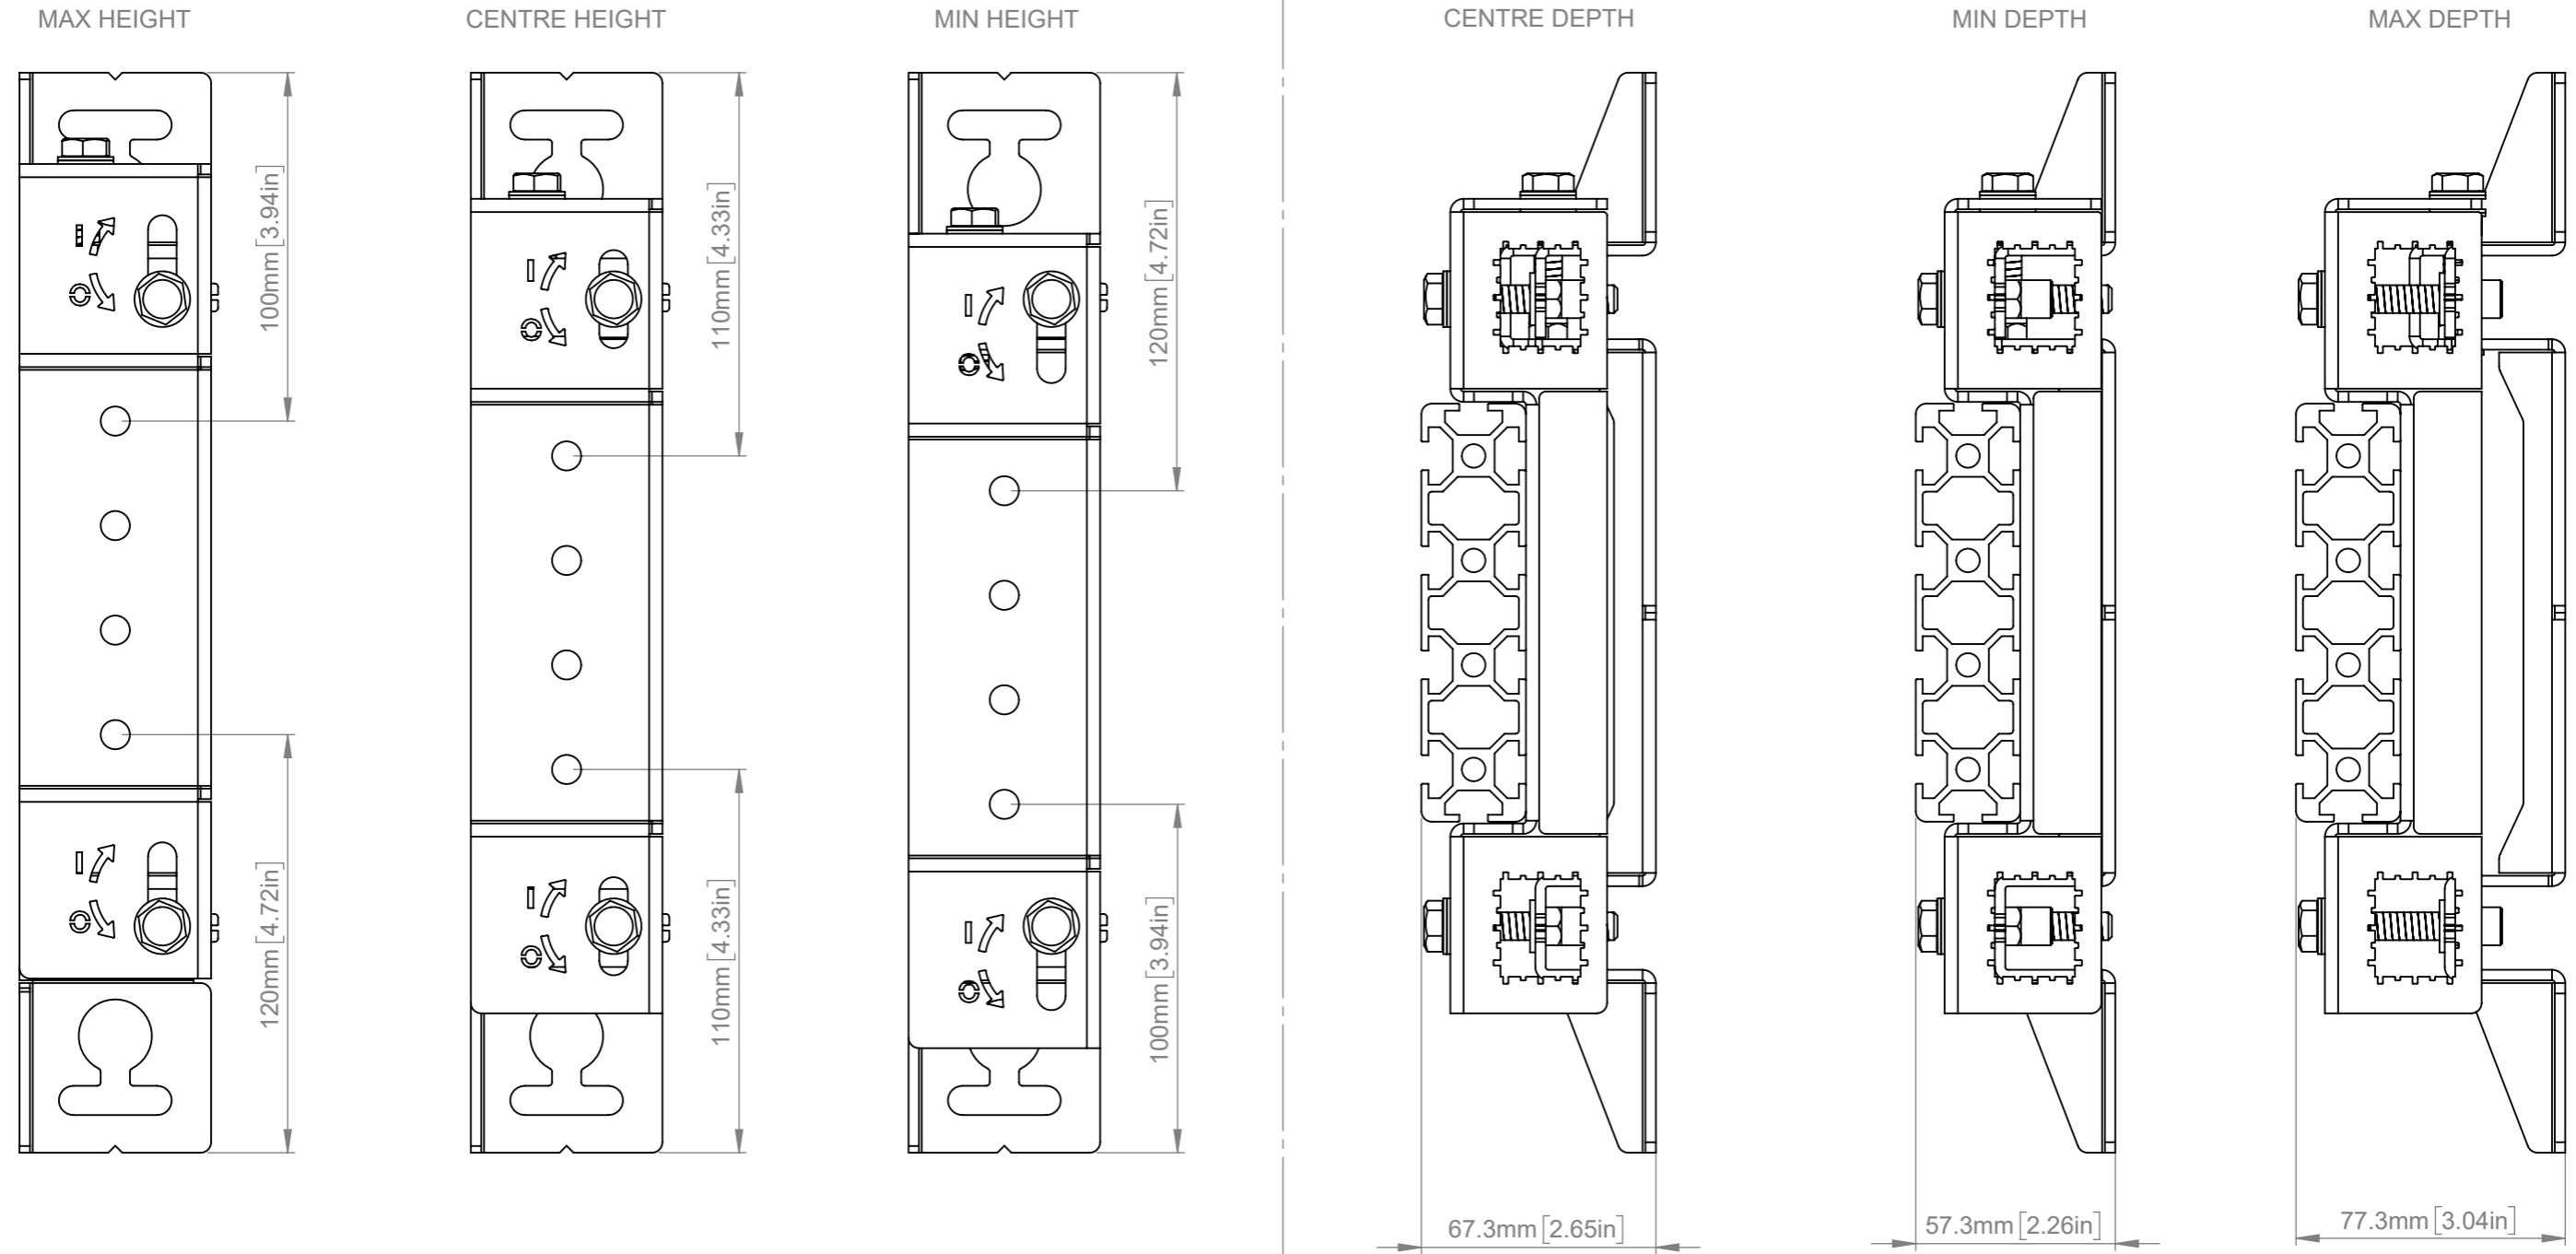

B-Tech International Design & Manufacturing Limited Part of the B-Tech International Group		B-Tech No: BT8390-WFK6
		Title: System X Adjustable Height - Depth Rail Mounting Bracket
 UNLESS OTHERWISE SPECIFIED DIMENSIONS ARE IN MILLIMETERS	Size: A3	Revision: R00
	Scale: 1:2	Date: 23/11/2022
	Sheet: 1 of 2	File Name: BTD-BT8390-WFK6

SIDE VIEW WITH BT8390 RAIL

B-Tech International Design & Manufacturing Limited Part of the B-Tech International Group		B-Tech No: BT8390-WFK6
		Title: System X Adjustable Height - Depth Rail Mounting Bracket
 UNLESS OTHERWISE SPECIFIED DIMENSIONS ARE IN MILLIMETERS	Size: A3	Revision: R00
	Scale: 1:2	Date: 23/11/2022
	Sheet: 2 of 2	File Name: BTD-BT8390-WFK6