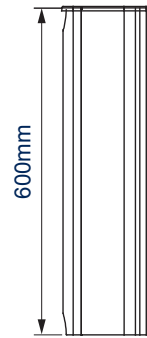

BT8380-060

SIDE VIEWS

PACKING INFORMATION

ORIGINAL DESIGNS BY B-TECH AV MOUNTS - REGISTERED DESIGNS & PATENTS APPLY

COLOUR:	ORDER REF:	EAN CODE:	MASTER CARTON QTY:	INNER CARTON QTY:	MASTER CARTON WEIGHT:	MASTER CARTON CUBE:
Silver	BT8380-060/S V3	5019318501562	1	0	3kg	0.016cbm
Black	BT8380-060/B V3	5019318501579	1	0	3kg	0.016cbm
Silver	BT8380-180/S V3	5019318501029	1	0	9kg	0.047cbm
Black	BT8380-180/B V3	5019318501012	1	0	9kg	0.047cbm