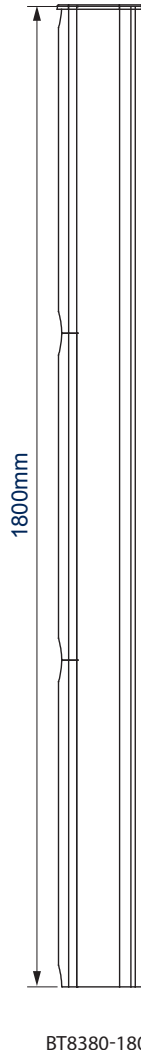

BT8380-180

SIDE VIEWS

PACKING INFORMATION

ORIGINAL DESIGNS BY B-TECH AV MOUNTS - REGISTERED DESIGNS & PATENTS APPLY

COLOUR:	ORDER REF:	EAN CODE:	MASTER CARTON QTY:	INNER CARTON QTY:	MASTER CARTON WEIGHT:	MASTER CARTON CUBE:
Silver	BT8380-060/S V3	5019318501562	1	0	3kg	0.016cbm
Black	BT8380-060/B V3	5019318501579	1	0	3kg	0.016cbm
Silver	BT8380-180/S V3	5019318501029	1	0	9kg	0.047cbm
Black	BT8380-180/B V3	5019318501012	1	0	9kg	0.047cbm

ACCESSORIES AND RELATED PRODUCTS

BT8390-JPK

Joining Plate Kit for fixing mounting rails to vertical support columns