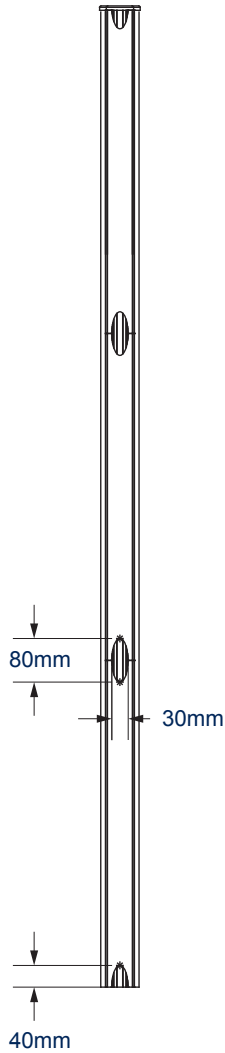

FRONT VIEW

REAR VIEW

SIDE VIEWS

PACKING INFORMATION

ORIGINAL DESIGNS BY B-TECH AV MOUNTS - REGISTERED DESIGNS & PATENTS APPLY

COLOUR:	ORDER REF:	EAN CODE:	MASTER CARTON QTY:	INNER CARTON QTY:	MASTER CARTON WEIGHT:	MASTER CARTON CUBE:
Silver	BT8380-060/S V3	5019318501562	1	0	3kg	0.016cbm
Black	BT8380-060/B V3	5019318501579	1	0	3kg	0.016cbm
Silver	BT8380-180/S V3	5019318501029	1	0	9kg	0.047cbm
Black	BT8380-180/B V3	5019318501012	1	0	9kg	0.047cbm

ACCESSORIES AND RELATED PRODUCTS

BT8390-JPK

Joining Plate Kit for fixing mounting rails to vertical support columns

BT8390

Horizontal Mounting Rails fit to vertical support columns, poles or walls and support a range of screen interface arms

BT8380-BASE

Floor Bases fit to vertical support columns to create freestanding or mobile mounting solutions

BT8380-EXTV

Column Extension Kit joins vertical columns together to increase height of stand

SS-V3.2-BT8380-260923