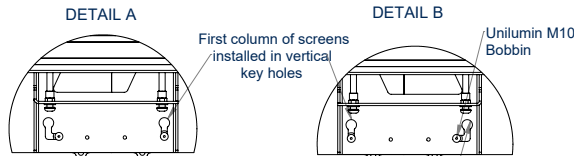

Other screen columns installed in L-shaped keyholes. Slide whole column into position.

PACKING INFORMATION

COLOUR:	ORDER REF:	EAN CODE:
Black Base with Silver Columns	BT93UNIUPS-M-4X4/BS	5019318303814
Black Base with Black Columns	BT93UNIUPS-M-4X4/BB	5019318303821

RELATED PRODUCTS

BT93UNIUPS-M-5X5	BT93UNIUPS-S-4X4	BT93UNIUPS-B-4X4	BT93UNIUPS-W-4X4

Mobile Trolley
for Unilumin UpanelS Series 5x5
DVLED Videowall

Floor Stand
for Unilumin UpanelS Series 4x4
DVLED Videowall

Bolt Down Stand
for Unilumin UpanelS Series 4x4
DVLED Videowall

Wall Mount
for Unilumin UpanelS Series 4x4
DVLED Videowall

SS-V1-BT93UNIUPS-M-4X4-080920