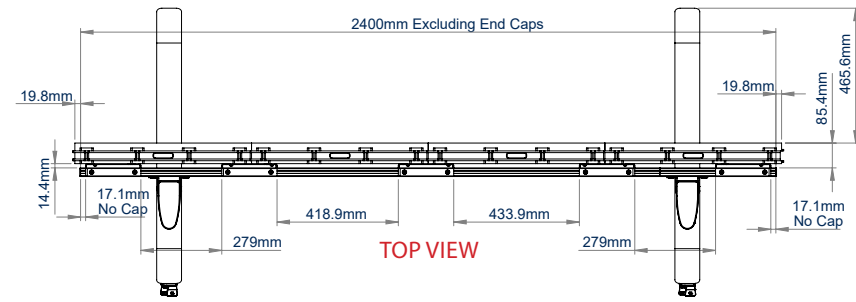

Integrated cable management for a tidy install

Other screen columns installed in L-shaped keyholes. Slide whole column into position.

PACKING INFORMATION

COLOUR:	ORDER REF:	EAN CODE:
Black Base with Silver Columns	BT93UNIUPS-M-4X4/BS	5019318303814
Black Base with Black Columns	BT93UNIUPS-M-4X4/BB	5019318303821

RELATED PRODUCTS

BT93UNIUPS-M-5X5	BT93UNIUPS-S-4X4	BT93UNIUPS-B-4X4	BT93UNIUPS-W-4X4

Mobile Trolley
for Unilumin UpanelS Series 5x5
DVLED Videowall

Floor Stand
for Unilumin UpanelS Series 4x4
DVLED Videowall

Bolt Down Stand
for Unilumin UpanelS Series 4x4
DVLED Videowall

Wall Mount
for Unilumin UpanelS Series 4x4
DVLED Videowall

SS-V1-BT93UNIUPS-M-4X4-080920