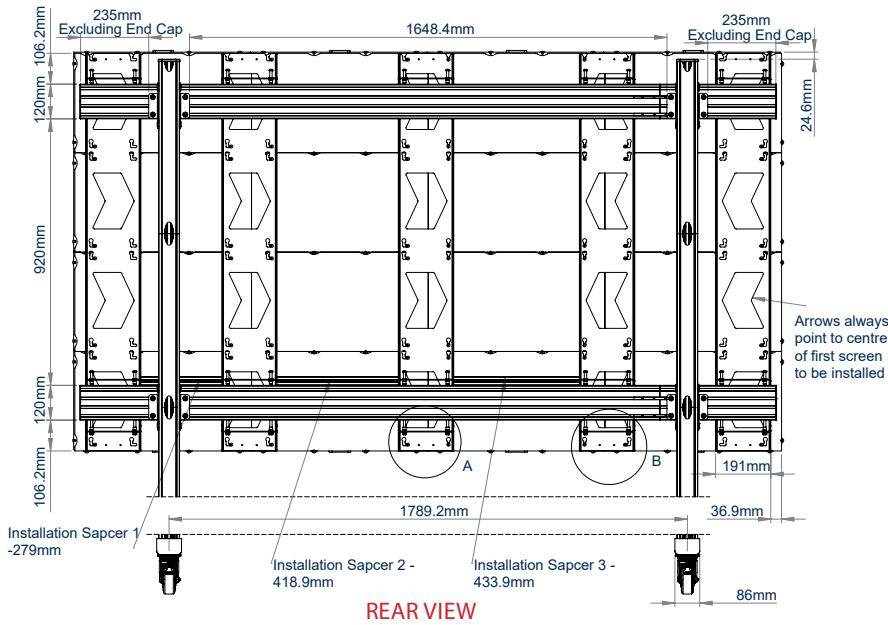

Other screen columns installed in L-shaped keyholes. Slide whole column into position.

PACKING INFORMATION

COLOUR:	ORDER REF:	EAN CODE:
Black Base with Silver Columns	BT93UNIUPS-M-4X4/BS	5019318303814
Black Base with Black Columns	BT93UNIUPS-M-4X4/BB	5019318303821

RELATED PRODUCTS

BT93UNIUPS-M-5X5	BT93UNIUPS-S-4X4	BT93UNIUPS-B-4X4	BT93UNIUPS-W-4X4

Mobile Trolley
for Unilumin UpanelS Series 5x5
DVLED Videowall

Floor Stand
for Unilumin UpanelS Series 4x4
DVLED Videowall

Bolt Down Stand
for Unilumin UpanelS Series 4x4
DVLED Videowall

Wall Mount
for Unilumin UpanelS Series 4x4
DVLED Videowall

SS-V1-BT93UNIUPS-M-4X4-080920