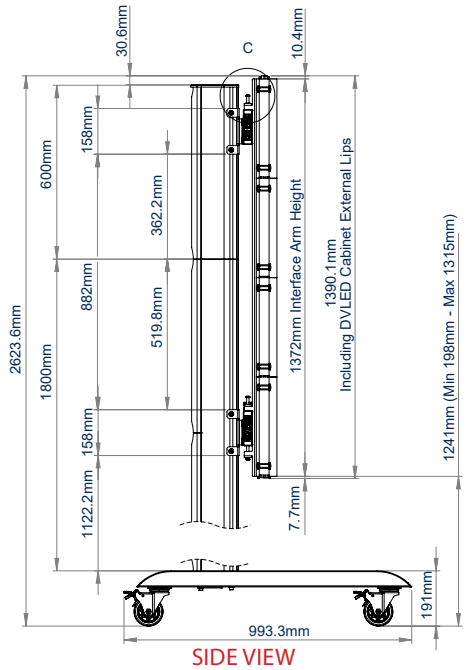

Other screen columns installed in L-shaped keyholes. Slide whole column into position.

PACKING INFORMATION

COLOUR:	ORDER REF:	EAN CODE:
Black Base with Silver Columns	BT93UNIUPS-M-4X4/BS	5019318303814
Black Base with Black Columns	BT93UNIUPS-M-4X4/BB	5019318303821

RELATED PRODUCTS

BT93UNIUPS-M-5X5	BT93UNIUPS-S-4X4	BT93UNIUPS-B-4X4	BT93UNIUPS-W-4X4

Mobile Trolley
for Unilumin UpanelS Series 5x5
DVLED Videowall

Floor Stand
for Unilumin UpanelS Series 4x4
DVLED Videowall

Bolt Down Stand
for Unilumin UpanelS Series 4x4
DVLED Videowall

Wall Mount
for Unilumin UpanelS Series 4x4
DVLED Videowall

SS-V1-BT93UNIUPS-M-4X4-080920