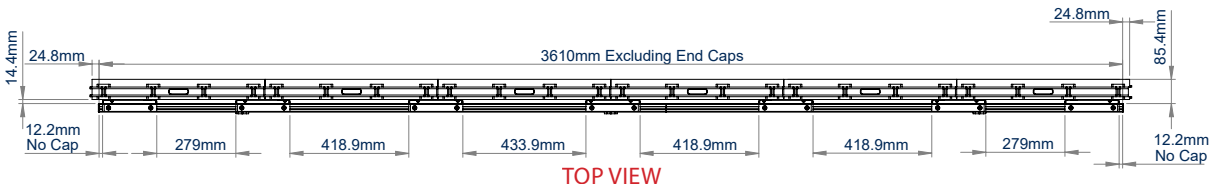

BT8393-IMP8-01