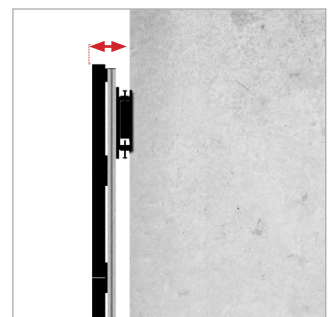

#### SPECIFICATION

Panel fixing method	Front and Rear
For indoor use only	

Interface arms feature directional arrows to indicate the panel install sequence, aiding a quick and easy installation

Close to the wall install - Only 121mm from the wall to the front of the panel

BT8393-IMP8-01