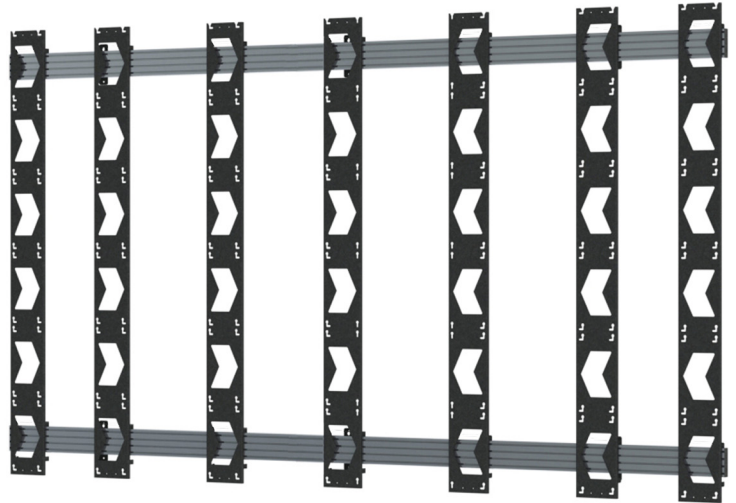

## WALL MOUNT

### 6x6 DVLED VIDEOWALL

The BT93UNIUPS-W-6X6 is a wall mounting solution designed specifically to mount Unilumin Upanels Series DVLED panels in a 6x6 videowall configuration. Interface arms are a 6-row high, single piece construction featuring height adjustment and keyhole mounting points for a quick, simple and precise installation of DVLED panels, without needing to measure and set the location of each cabinet.

#### FEATURES

- Designed and configured specifically for Unilumin Upanels Series DVLED panels
- Suitable for front or rear mounting
- Interface arms feature directional arrows to indicate the panel install sequence, aiding a quick and easy installation
- Integrated height adjustment ensures finished installation is perfectly level
- Open frame design for ventilation
- Freestanding, mobile and bolt-down versions also available
- All mounting hardware included
- Interface arm positions can be located using the included Upanels specific spacer - no need to measure every time!

Interface arms feature directional arrows to indicate the panel install sequence, aiding a quick and easy installation

Close to the wall install - Only 121mm from the wall to the front of the panel

BT8393-IMP8-01