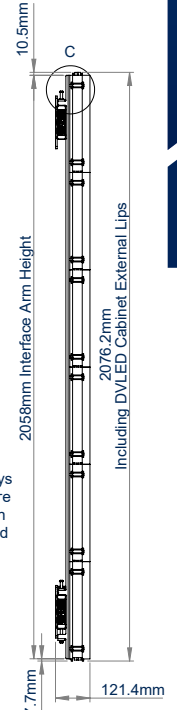

SIDE VIEW

Arrows always point to centre of first screen to be installed

First column of screens installed in vertical keyholes

Other screen columns installed in L-shaped keyholes. Slide whole column into position and then secure.

Unilumin M10 Bobbin

ORDER REFERENCE

Colour:	Order Ref:	EAN Code:
Black and Silver	BT93UNIUPS-W-6X6/BS	5019318303746

RELATED PRODUCTS

BT93UNIUPS-W-4x4

Wall Mount for Unilumin UpanelS Series 4x4 DVLED Videowall

BT93UNIUPS-B-6x6

Bolt Down for Unilumin UpanelS Series 6x6 DVLED Videowall

BT93UNIUPS-S-6x6

Floor Stand for Unilumin UpanelS Series 6x6 DVLED Videowall

BT93UNIUPS-m-6x6

Mobile Trolley for Unilumin UpanelS Series 6x6 DVLED Videowall

SS-V1-BT93UNIUPS-W-6X6-080920