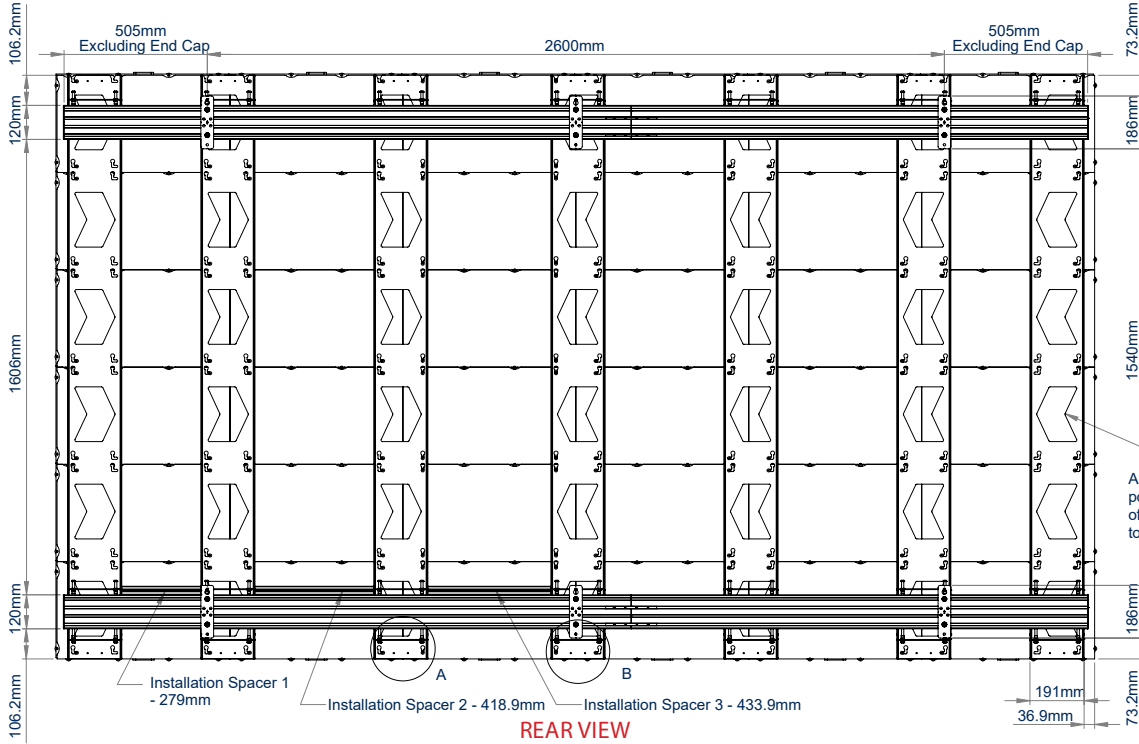

BT8393-IMP8-01

TOP VIEW

Arrows always point to centre of first screen to be installed

First column of screens installed in vertical keyholes

Other screen columns installed in L-shaped keyholes. Slide whole column into position and then secure.

Unilumin M10 Bobbin

ORDER REFERENCE

Colour:	Order Ref:	EAN Code:
Black and Silver	BT93UNIUPS-W-6X6/BS	5019318303746

RELATED PRODUCTS

BT93UNIUPS-W-4x4

Wall Mount for Unilumin UpanelS Series 4x4 DVLED Videowall

BT93UNIUPS-B-6x6

Bolt Down for Unilumin UpanelS Series 6x6 DVLED Videowall

BT93UNIUPS-S-6x6

Floor Stand for Unilumin UpanelS Series 6x6 DVLED Videowall

BT93UNIUPS-m-6x6

Mobile Trolley for Unilumin UpanelS Series 6x6 DVLED Videowall

SS-V1-BT93UNIUPS-W-6X6-080920