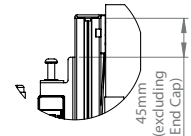

DETAIL B

PACKING INFORMATION

COLOUR:	ORDER REF:	EAN CODE:
Black Base with Silver Columns	BT93INFWP-B-5X5/BS	5019318303111
Black Base with Black Columns	BT93INFWP-B-5X5/BB	5019318303128

RELATED PRODUCTS

SS-V1-BT93INFWP-B-5X5-280520