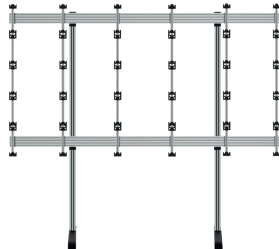

BT93INFWP-S-5X5

Floor Stand
for INFILED WP Series 5x5 DVLED Videowall