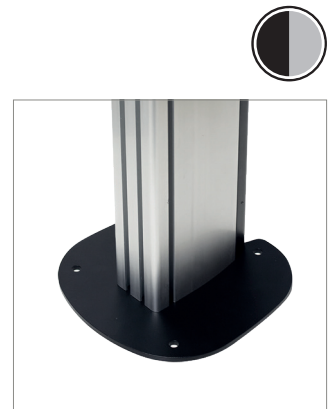

Small footprint for an unobtrusive installation into confined areas