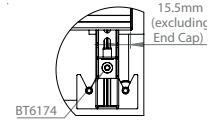

DETAIL D

PACKING INFORMATION

COLOUR:	ORDER REF:	EAN CODE:
Black Base with Silver Columns	BT93INFWP-B-5X5/BS	5019318303111
Black Base with Black Columns	BT93INFWP-B-5X5/BB	5019318303128

RELATED PRODUCTS

SS-V1-BT93INFWP-B-5X5-280520