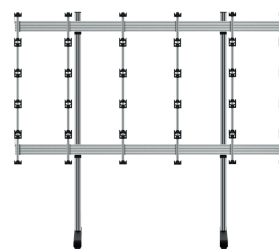

BT93INFWP-M-5X5

Mobile Trolley
for INFILED WP Series 5x5 DVLED Videowall