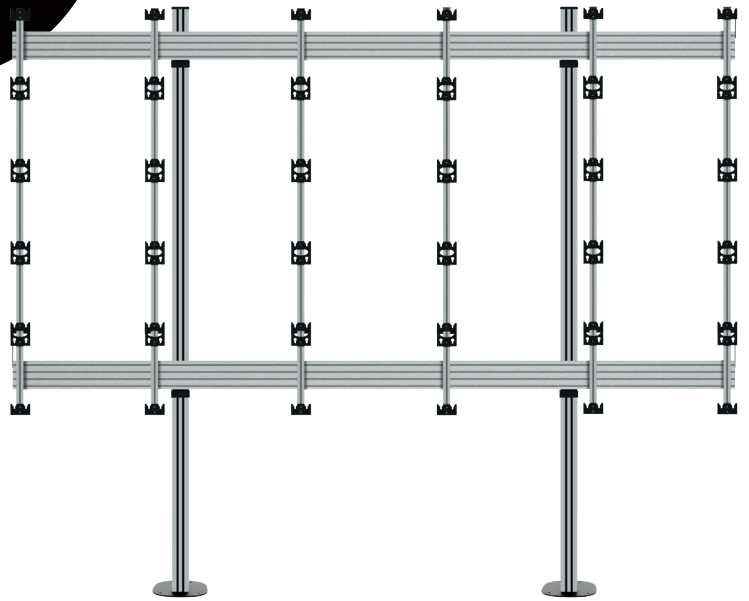

### 5X5 DVLED VIDEOWALL

The BT93INFWP-B-5X5 is a bolt down mounting solution designed specifically to mount INFILED WP-Series DVLED panels in a 5x5 videowall configuration. A high-end aesthetic, anodised aluminium finish and integrated cable management ensures a smart and stylish installation which is quick and simple to install.

Integrated cable management for a tidy install

Small footprint for an unobtrusive installation into confined areas

REAR VIEW

DETAIL A

DETAIL B

DETAIL C

DETAIL D

DETAIL E