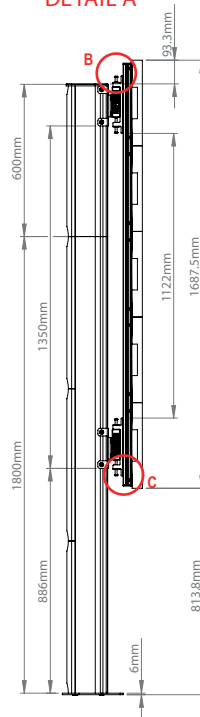

SIDE VIEW

PACKING INFORMATION

COLOUR:	ORDER REF:	EAN CODE:
Black Base with Silver Columns	BT93INFWP-B-5X5/BS	5019318303111
Black Base with Black Columns	BT93INFWP-B-5X5/BB	5019318303128

RELATED PRODUCTS

SS-V1-BT93INFWP-B-5X5-280520