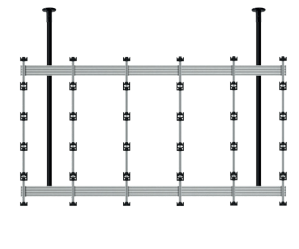

BT93INFWP-C-5X5

Ceiling Mount
for INFILED WP Series 5x5 DVLED Videowall

SS-V1-BT93INFWP-B-5X5-280520