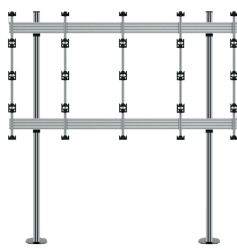

RELATED PRODUCTS

BT93INFWP-B-4X4

Bolt Down Stand
for INFILED WP Series 4x4 DVLED Videowall