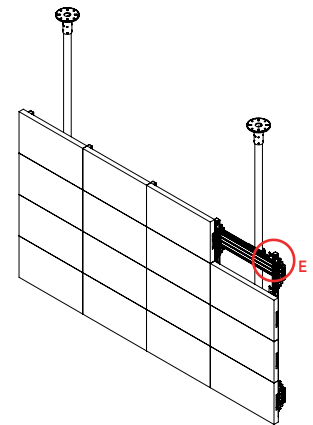

SIDE VIEW

ISOMETRIC VIEW

PACKING INFORMATION

COLOUR:	ORDER REF:	EAN CODE:
Silver Rails with Black Poles	BT93INFWP-C-4X4/SB	5019318303210
Silver Rails with Chrome Poles	BT93INFWP-C-4X4/SC	5019318303227
Silver Rails with White Poles	BT93INFWP-C-4X4/SW	5019318303296