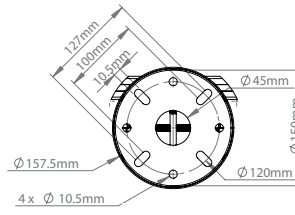

DETAIL A

ISOMETRIC VIEW

PACKING INFORMATION

COLOUR:	ORDER REF:	EAN CODE:
Silver Rails with Black Poles	BT93INFWP-C-4X4/SB	5019318303210
Silver Rails with Chrome Poles	BT93INFWP-C-4X4/SC	5019318303227
Silver Rails with White Poles	BT93INFWP-C-4X4/SW	5019318303296

RELATED PRODUCTS

BT93INFWP-C-5X5

BT93INFWP-S-4X4

BT93INFWP-M-4X4

BT93INFWP-B-4X4

SS-V1-BT93INFWP-C-4X4-280520