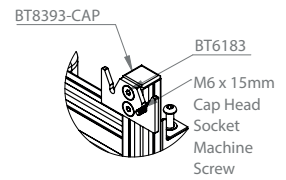

DETAIL E

ISOMETRIC VIEW

PACKING INFORMATION

COLOUR:	ORDER REF:	EAN CODE:
Silver Rails with Black Poles	BT93INFWP-C-4X4/SB	5019318303210
Silver Rails with Chrome Poles	BT93INFWP-C-4X4/SC	5019318303227
Silver Rails with White Poles	BT93INFWP-C-4X4/SW	5019318303296

RELATED PRODUCTS

BT93INFWP-C-5X5

BT93INFWP-S-4X4

BT93INFWP-M-4X4

BT93INFWP-B-4X4

SS-V1-BT93INFWP-C-4X4-280520