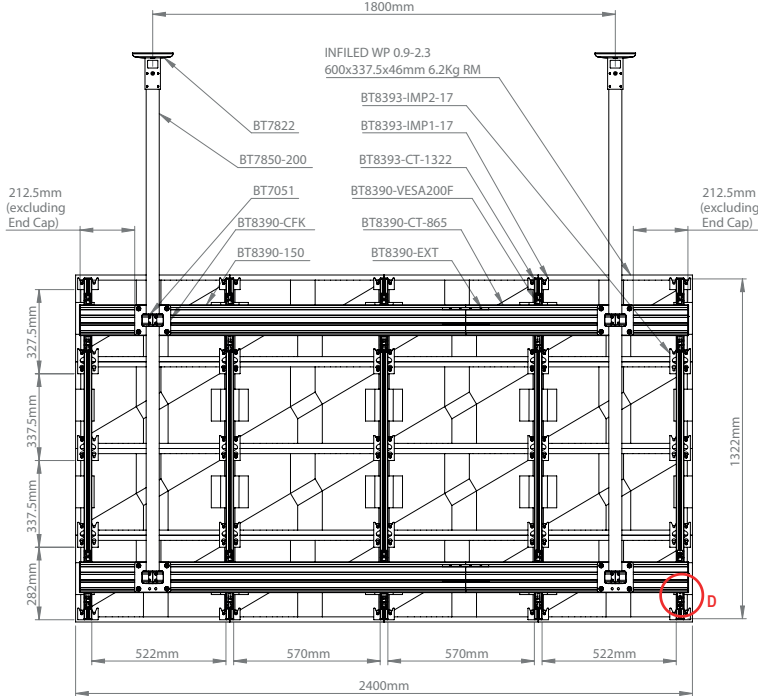

REAR VIEW

ISOMETRIC VIEW

PACKING INFORMATION

COLOUR:	ORDER REF:	EAN CODE:
Silver Rails with Black Poles	BT93INFWP-C-4X4/SB	5019318303210
Silver Rails with Chrome Poles	BT93INFWP-C-4X4/SC	5019318303227
Silver Rails with White Poles	BT93INFWP-C-4X4/SW	5019318303296

RELATED PRODUCTS

BT93INFWP-C-5X5

BT93INFWP-S-4X4

BT93INFWP-M-4X4

BT93INFWP-B-4X4

SS-V1-BT93INFWP-C-4X4-280520