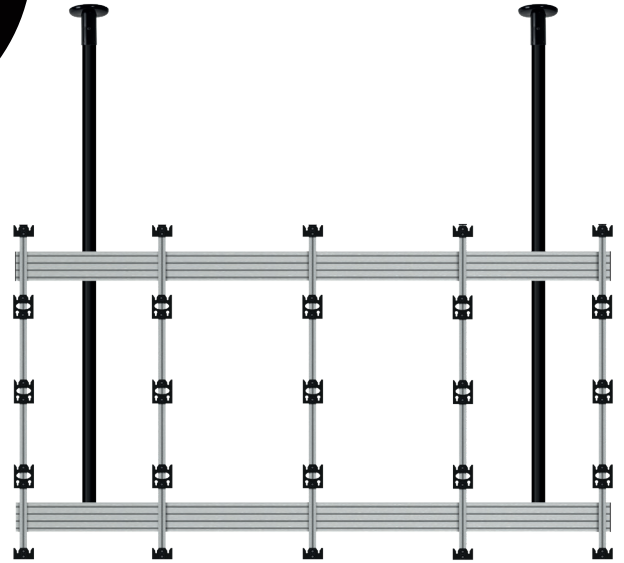

FOR
INFILED
WP-SERIES
DVLED PANELS

BT93INFWP-C-4X4

CEILING MOUNT

FOR INFILED WP SERIES 4X4 DVLED VIDEOWALL

The BT93INFWP-C-4X4 is a ceiling mounting solution designed specifically to mount INFILED WP-Series DVLED panels in a 4x4 videowall configuration. A high-end aesthetic, anodised aluminium finish and integrated cable management ensures a smart and stylish installation which is quick and simple to install.

SPECIFICATION

Panel fixing method	Rear mounted
Colour (Poles & Ceiling Mount)	Black, White or Chrome
Colour (mounting frame)	Silver
For indoor use only	

FEATURES

- Designed and configured specifically for INFILED WP-Series DVLED panels
- Keyhole mounting plates allow for easy rear fixed mounting
- Open frame allows panel access for servicing and maintenance
- Integrated cable management for tidy install
- Freestanding, mobile and bolt-down versions also available
- All mounting hardware included

REAR VIEW

SIDE VIEW

ISOMETRIC VIEW

PACKING INFORMATION

COLOUR:	ORDER REF:	EAN CODE:
Silver Rails with Black Poles	BT93INFWP-C-4X4/SB	5019318303210
Silver Rails with Chrome Poles	BT93INFWP-C-4X4/SC	5019318303227
Silver Rails with White Poles	BT93INFWP-C-4X4/SW	5019318303296