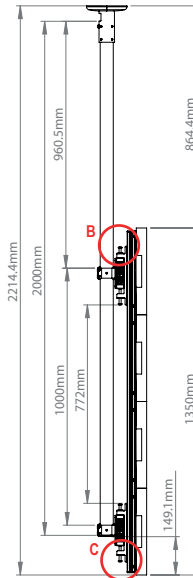

ISOMETRIC VIEW

PACKING INFORMATION

COLOUR:	ORDER REF:	EAN CODE:
Silver Rails with Black Poles	BT93INFWP-C-4X4/SB	5019318303210
Silver Rails with Chrome Poles	BT93INFWP-C-4X4/SC	5019318303227
Silver Rails with White Poles	BT93INFWP-C-4X4/SW	5019318303296

RELATED PRODUCTS

BT93INFWP-C-5X5

BT93INFWP-S-4X4

BT93INFWP-M-4X4

BT93INFWP-B-4X4

SS-V1-BT93INFWP-C-4X4-280520