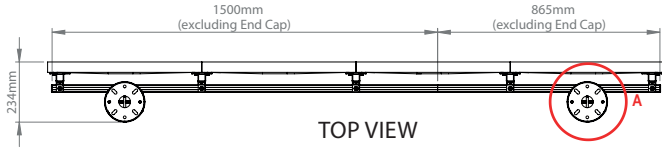

ISOMETRIC VIEW

PACKING INFORMATION

COLOUR:	ORDER REF:	EAN CODE:
Silver Rails with Black Poles	BT93INFWP-C-4X4/SB	5019318303210
Silver Rails with Chrome Poles	BT93INFWP-C-4X4/SC	5019318303227
Silver Rails with White Poles	BT93INFWP-C-4X4/SW	5019318303296

RELATED PRODUCTS

BT93INFWP-C-5X5

BT93INFWP-S-4X4

BT93INFWP-M-4X4

BT93INFWP-B-4X4

SS-V1-BT93INFWP-C-4X4-280520