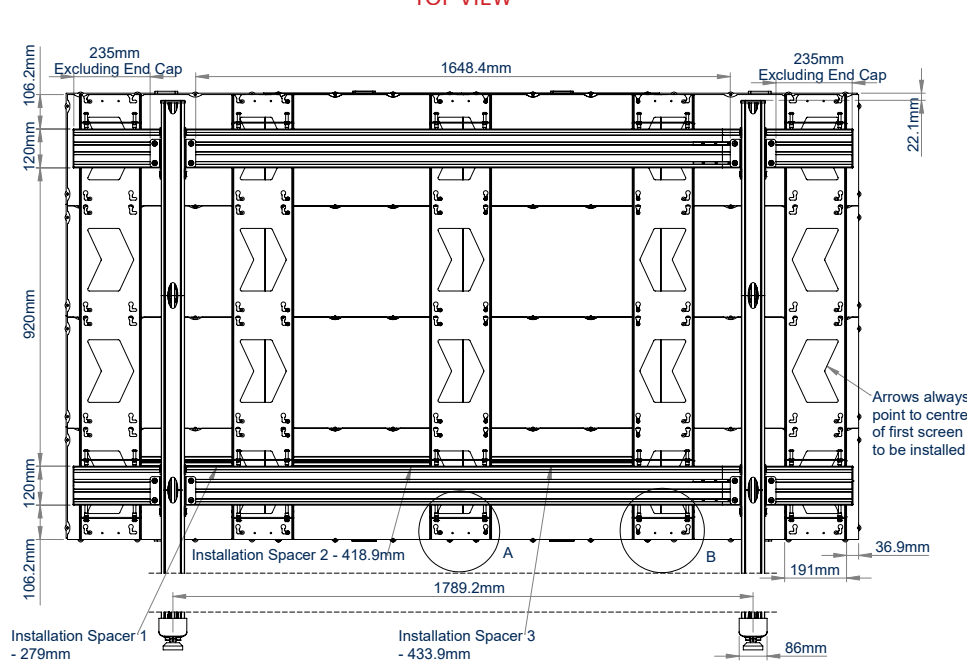

TOP VIEW

Other screen columns installed in L-shaped keyholes. Slide whole column into position.

PACKING INFORMATION

Colour:	Order Ref:	EAN Code:
Black Base with Silver Columns	BT93UNIUPS-S-4X4/BS	5019318303753
Black Base with Black Columns	BT93UNIUPS-S-4X4/BB	5019318303760

RELATED PRODUCTS

BT93UNIUPS-S-5x5

BT93UNIUPS-M-4x4

BT93UNIUPS-B-4x4

BT93UNIUPS-W-4x4

Floor Stand
for Unilumin UpanelS Series 5x5
DVLED Videowall

Mobile Trolley
for Unilumin UpanelS 4x4
DVLED Videowall

Bolt Down Stand
for Unilumin UpanelS 4x4
DVLED Videowall

Wall Mount
for Unilumin UpanelS 4x4
DVLED Videowall