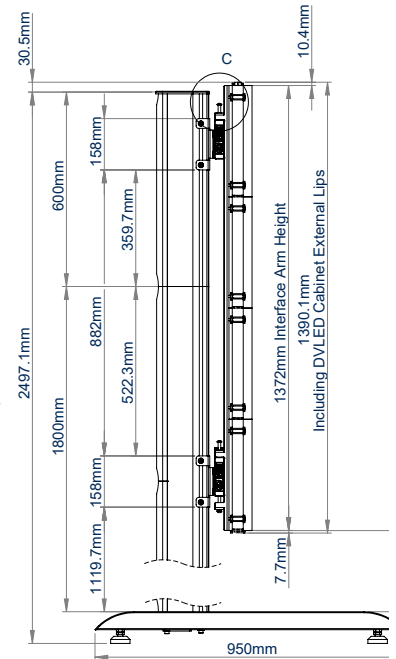

DETAIL C

SIDE VIEW