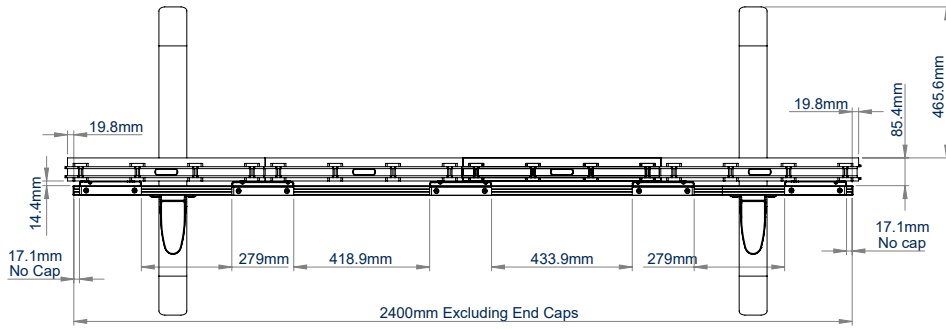

Integrated cable management for a tidy install