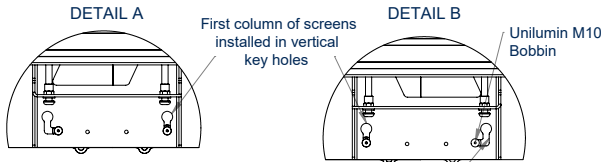

REAR VIEW

Other screen columns installed in L-shaped keyholes. Slide whole column into position.

PACKING INFORMATION

Colour:	Order Ref:	EAN Code:
Black Base with Silver Columns	BT93UNIUPS-S-4X4/BS	5019318303753
Black Base with Black Columns	BT93UNIUPS-S-4X4/BB	5019318303760

RELATED PRODUCTS

BT93UNIUPS-S-5x5

BT93UNIUPS-M-4x4

BT93UNIUPS-B-4x4

BT93UNIUPS-W-4x4

Floor Stand
for Unilumin UpanelS Series 5x5
DVLED Videowall

Mobile Trolley
for Unilumin UpanelS 4x4
DVLED Videowall

Bolt Down Stand
for Unilumin UpanelS 4x4
DVLED Videowall

Wall Mount
for Unilumin UpanelS 4x4
DVLED Videowall