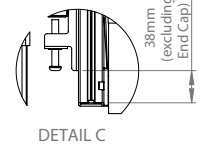

PACKING INFORMATION

COLOUR:	ORDER REF:	EAN CODE:
Black Base with Silver Columns	BT93INFWP-M-4X4/BS	5019318303173
Black Base with Black Columns	BT93INFWP-M-4X4/BB	5019318303180

RELATED PRODUCTS

BT93INFWP-M-5X5

Mobile Trolley for INFILED WP Series 5x5 DVLED Videowall

BT93INFWP-S-4X4

Floor Stand for INFILED WP Series 4x4 DVLED Videowall

BT93INFWP-B-4X4

Bolt Down Stand for INFILED WP Series 4x4 DVLED Videowall

BT93INFWP-C-4X4

Ceiling Mount for INFILED WP Series 4x4 DVLED Videowall

SS-V1-BT93INFWP-M-4X4-280520