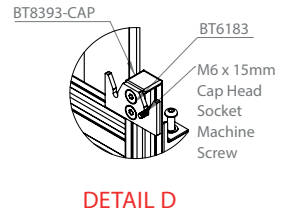

PACKING INFORMATION

COLOUR:	ORDER REF:	EAN CODE:
Black Base with Silver Columns	BT93INFWP-M-4X4/BS	5019318303173
Black Base with Black Columns	BT93INFWP-M-4X4/BB	5019318303180

RELATED PRODUCTS

BT93INFWP-M-5X5

Mobile Trolley for INFILED WP Series 5x5 DVLED Videowall

BT93INFWP-S-4X4

Floor Stand for INFILED WP Series 4x4 DVLED Videowall

BT93INFWP-B-4X4

Bolt Down Stand for INFILED WP Series 4x4 DVLED Videowall

BT93INFWP-C-4X4

Ceiling Mount for INFILED WP Series 4x4 DVLED Videowall

SS-V1-BT93INFWP-M-4X4-280520