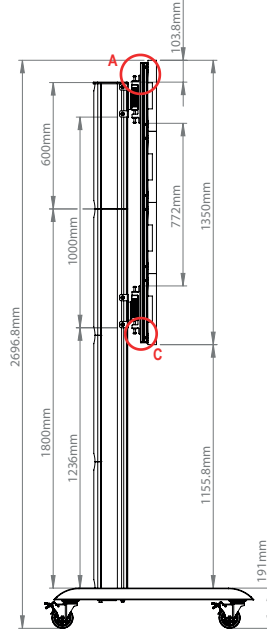

Integrated cable management for a tidy install

PACKING INFORMATION

COLOUR:	ORDER REF:	EAN CODE:
Black Base with Silver Columns	BT93INFWP-M-4X4/BS	5019318303173
Black Base with Black Columns	BT93INFWP-M-4X4/BB	5019318303180

RELATED PRODUCTS

BT93INFWP-M-5X5

Mobile Trolley for INFILED WP Series 5x5 DVLED Videowall

BT93INFWP-S-4X4

Floor Stand for INFILED WP Series 4x4 DVLED Videowall

BT93INFWP-B-4X4

Bolt Down Stand for INFILED WP Series 4x4 DVLED Videowall

BT93INFWP-C-4X4

Ceiling Mount for INFILED WP Series 4x4 DVLED Videowall

SS-V1-BT93INFWP-M-4X4-280520