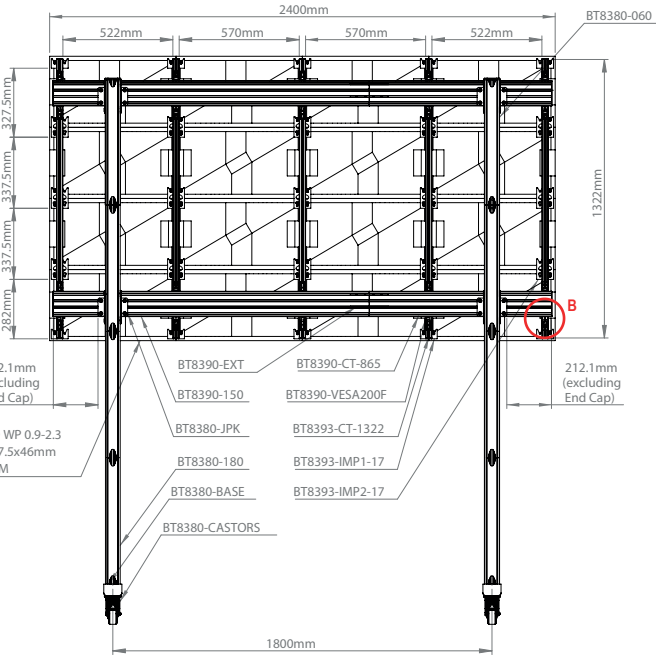

PACKING INFORMATION

COLOUR:	ORDER REF:	EAN CODE:
Black Base with Silver Columns	BT93INFWP-M-4X4/BS	5019318303173
Black Base with Black Columns	BT93INFWP-M-4X4/BB	5019318303180

RELATED PRODUCTS

BT93INFWP-M-5X5

Mobile Trolley for INFILED WP Series 5x5 DVLED Videowall

BT93INFWP-S-4X4

Floor Stand for INFILED WP Series 4x4 DVLED Videowall

BT93INFWP-B-4X4

Bolt Down Stand for INFILED WP Series 4x4 DVLED Videowall

BT93INFWP-C-4X4

Ceiling Mount for INFILED WP Series 4x4 DVLED Videowall

SS-V1-BT93INFWP-M-4X4-280520