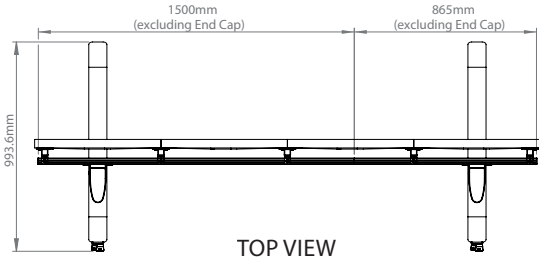

PACKING INFORMATION

COLOUR:	ORDER REF:	EAN CODE:
Black Base with Silver Columns	BT93INFWP-M-4X4/BS	5019318303173
Black Base with Black Columns	BT93INFWP-M-4X4/BB	5019318303180

RELATED PRODUCTS

BT93INFWP-M-5X5

Mobile Trolley for INFILED WP Series 5x5 DVLED Videowall

BT93INFWP-S-4X4

Floor Stand for INFILED WP Series 4x4 DVLED Videowall

BT93INFWP-B-4X4

Bolt Down Stand for INFILED WP Series 4x4 DVLED Videowall

BT93INFWP-C-4X4

Ceiling Mount for INFILED WP Series 4x4 DVLED Videowall

SS-V1-BT93INFWP-M-4X4-280520