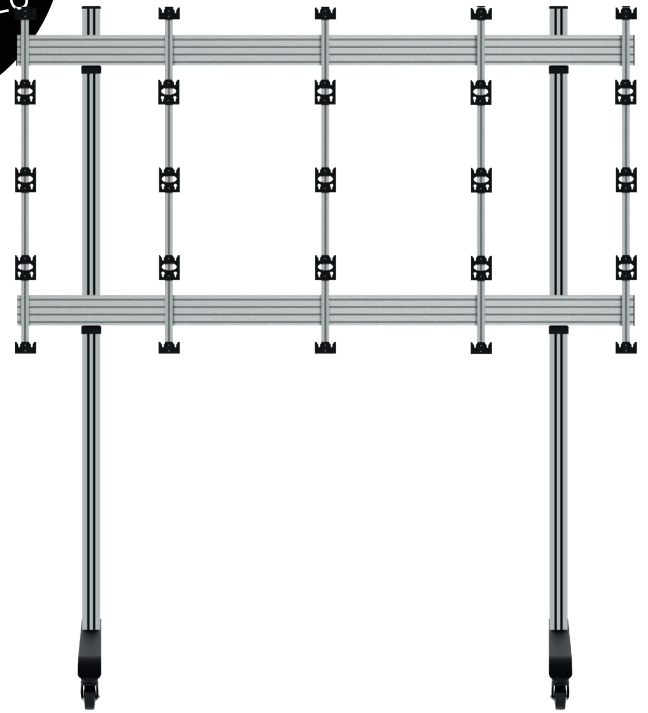

## MOBILE STAND

### FOR INFILED WP SERIES 4X4 DVLED VIDEOWALL

The BT93INFWP-M-4X4 is a mobile mounting solution designed specifically to mount INFILED WP-Series DVLED panels in a 4x4 videowall configuration. A high-end aesthetic, anodised aluminium finish and integrated cable management ensures a smart and stylish installation which is quick and simple to install.

#### SPECIFICATION

Panel fixing method	Rear mounted
Colour (columns)	Black or Silver
Colour (mounting frame)	Silver
For indoor use only	

#### FEATURES

- Designed and configured specifically for INFILED WP-Series DVLED panels
- Keyhole mounting plates allow for easy rear fixed mounting
- Open frame allows panel access for servicing and maintenance
- Includes non-marking 4"locking/braked castors
- Integrated cable management for tidy install
- Freestanding, bolt-down and ceiling mounted versions also available
- All mounting hardware included