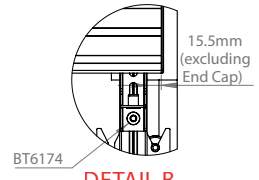

PACKING INFORMATION

COLOUR:	ORDER REF:	EAN CODE:
Black Base with Silver Columns	BT93INFWP-M-4X4/BS	5019318303173
Black Base with Black Columns	BT93INFWP-M-4X4/BB	5019318303180

RELATED PRODUCTS

BT93INFWP-M-5X5

Mobile Trolley for INFILED WP Series 5x5 DVLED Videowall

BT93INFWP-S-4X4

Floor Stand for INFILED WP Series 4x4 DVLED Videowall

BT93INFWP-B-4X4

Bolt Down Stand for INFILED WP Series 4x4 DVLED Videowall

BT93INFWP-C-4X4

Ceiling Mount for INFILED WP Series 4x4 DVLED Videowall

SS-V1-BT93INFWP-M-4X4-280520