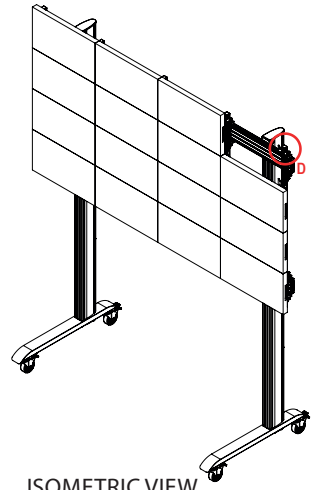

PACKING INFORMATION

COLOUR:	ORDER REF:	EAN CODE:
Black Base with Silver Columns	BT93INFWP-M-4X4/BS	5019318303173
Black Base with Black Columns	BT93INFWP-M-4X4/BB	5019318303180

RELATED PRODUCTS

BT93INFWP-M-5X5

Mobile Trolley for INFILED WP Series 5x5 DVLED Videowall

BT93INFWP-S-4X4

Floor Stand for INFILED WP Series 4x4 DVLED Videowall

BT93INFWP-B-4X4

Bolt Down Stand for INFILED WP Series 4x4 DVLED Videowall

BT93INFWP-C-4X4

Ceiling Mount for INFILED WP Series 4x4 DVLED Videowall

SS-V1-BT93INFWP-M-4X4-280520