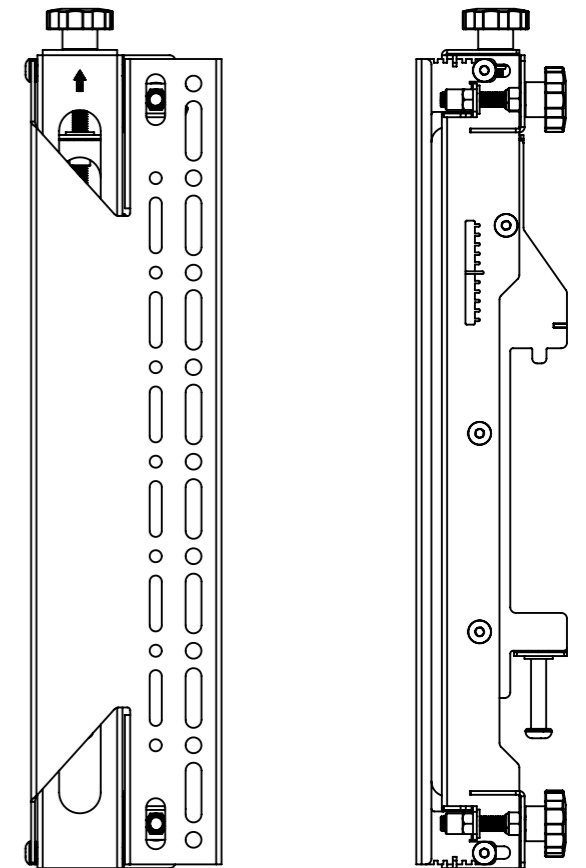

Wall mounted using BT8390-WFK1:

Wall mounted using BT8390-WFK2:

Interface Arm - Left

Interface Arm - Right

**B-Tech International Design & Manufacturing Limited**  
Part of the B-Tech International Group of Companies

**B-Tech No:** BT8390-VESA400MAF

**Title:** SYSTEM X - VESA 400 Flat Screen Interface Arms with Micro-Adjustment

UNLESS OTHERWISE SPECIFIED DIMENSIONS ARE IN MILLIMETERS

**Size:** A3

**Scale:** 1:4

**Sheet:** 1 of 1

**Revision:** R03

**Date:** 12/10/2018

**File Name:** BTD-BT8390-VESA400MAF