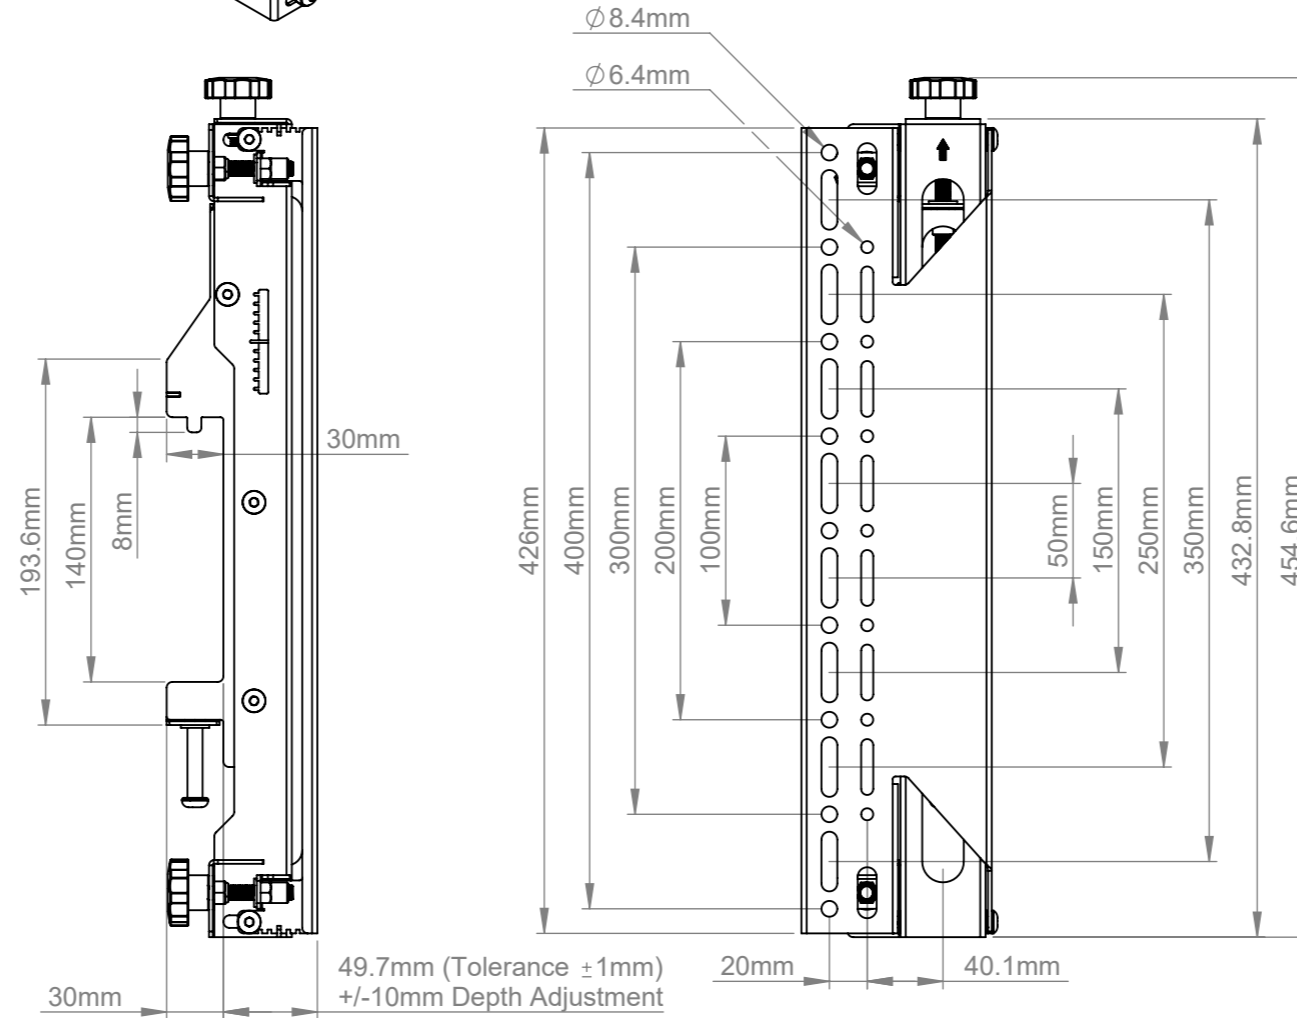

Wall mounted using BT8390-WFK1:

Wall mounted using BT8390-WFK2:

Interface Arm - Left

Interface Arm - Right

**B-Tech International Design & Manufacturing Limited**  
Part of the B-Tech International Group of Companies

**B-Tech No:** BT8390-VESA400MAF

**Title:** SYSTEM X - VESA 400 Flat Screen Interface Arms with Micro-Adjustment

UNLESS OTHERWISE SPECIFIED DIMENSIONS ARE IN MILLIMETERS

**Size:** A3

**Scale:** 1:4

**Sheet:** 1 of 1