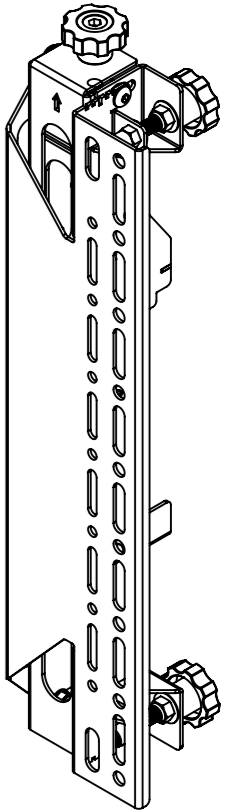

Wall mounted using BT8390-WFK1:

Wall mounted using BT8390-WFK2:

Interface Arm - Left

Interface Arm - Right

**B-Tech International Design & Manufacturing Limited**  
Part of the B-Tech International Group of Companies

**B-Tech No:** BT8390-VESA400MAF

**Title:** SYSTEM X - VESA 400 Flat Screen Interface Arms with Micro-Adjustment

UNLESS OTHERWISE SPECIFIED DIMENSIONS ARE IN MILLIMETERS

**Size:** A3

**Scale:** 1:4

**Sheet:** 1 of 1