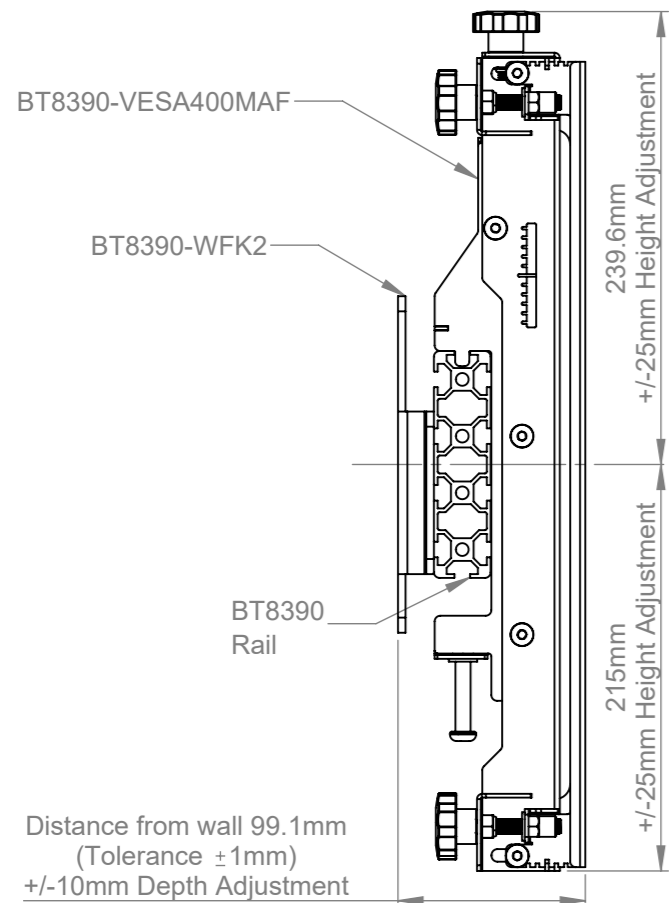

Wall mounted using BT8390-WFK1:

Wall mounted using BT8390-WFK2:

Interface Arm - Left

Interface Arm - Right

**B-Tech International Design & Manufacturing Limited**  
Part of the B-Tech International Group of Companies

**B-Tech No:** BT8390-VESA400MAF

**Title:** SYSTEM X - VESA 400 Flat Screen Interface Arms with Micro-Adjustment

UNLESS OTHERWISE SPECIFIED DIMENSIONS ARE IN MILLIMETERS

**Size:** A3

**Scale:** 1:4

**Sheet:** 1 of 1