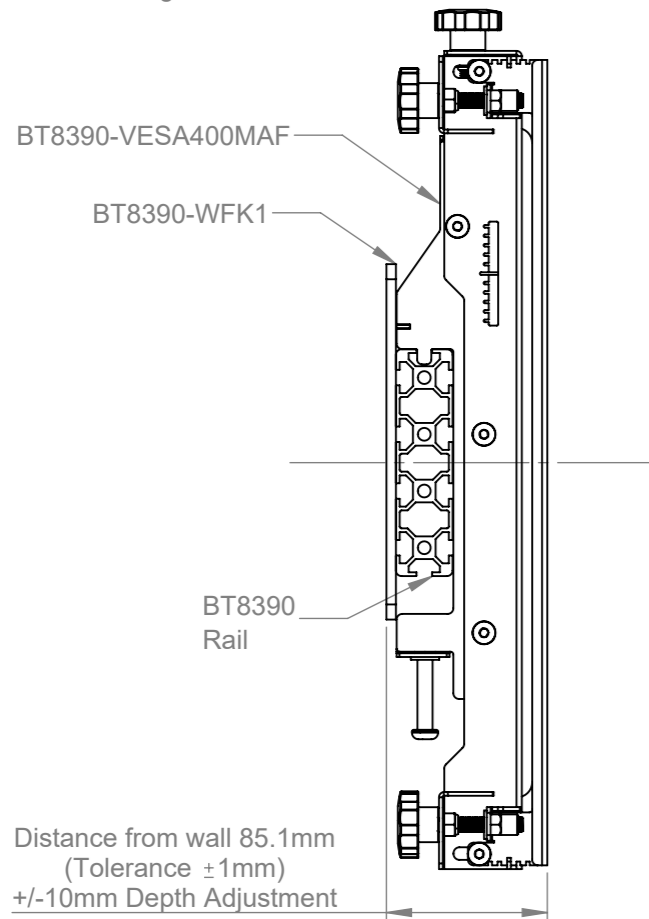

Wall mounted using BT8390-WFK1:

Wall mounted using BT8390-WFK2:

Interface Arm - Left

Interface Arm - Right

**B-Tech International Design & Manufacturing Limited**  
Part of the B-Tech International Group of Companies

**B-Tech No:** BT8390-VESA400MAF

**Title:** SYSTEM X - VESA 400 Flat Screen Interface Arms with Micro-Adjustment

UNLESS OTHERWISE SPECIFIED DIMENSIONS ARE IN MILLIMETERS

**Size:** A3

**Scale:** 1:4

**Sheet:** 1 of 1