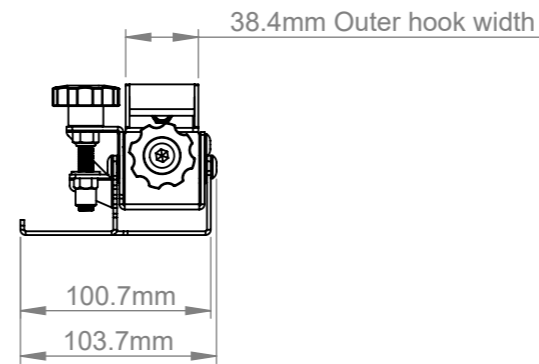

Wall mounted using BT8390-WFK1:

Wall mounted using BT8390-WFK2:

Interface Arm - Left

Interface Arm - Right

**B-Tech International Design & Manufacturing Limited**  
Part of the B-Tech International Group of Companies

**B-Tech No:** BT8390-VESA400MAF

**Title:** SYSTEM X - VESA 400 Flat Screen Interface Arms with Micro-Adjustment

UNLESS OTHERWISE SPECIFIED DIMENSIONS ARE IN MILLIMETERS

**Size:** A3

**Scale:** 1:4

**Sheet:** 1 of 1