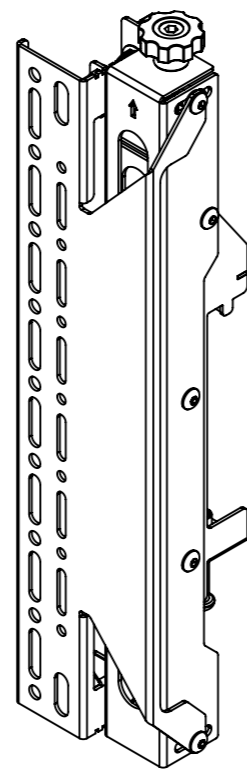

Wall mounted using BT8390-WFK1:

Wall mounted using BT8390-WFK2:

Interface Arm - Left

Interface Arm - Right

**B-Tech International Design & Manufacturing Limited**  
Part of the B-Tech International Group of Companies

**B-Tech No:** BT8390-VESA400MAF

**Title:** SYSTEM X - VESA 400 Flat Screen Interface Arms with Micro-Adjustment

UNLESS OTHERWISE SPECIFIED DIMENSIONS ARE IN MILLIMETERS

**Size:** A3

**Scale:** 1:4

**Sheet:** 1 of 1