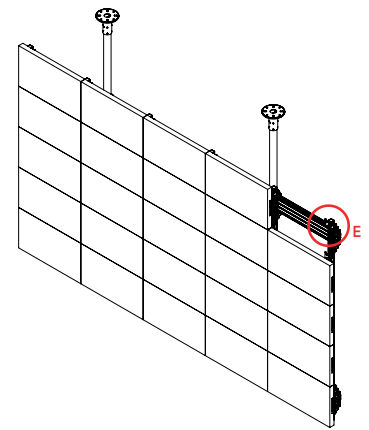

SIDE VIEW

ISOMETRIC VIEW

PACKING INFORMATION

COLOUR:	ORDER REF:	EAN CODE:
Silver Rails with Black Poles	BT93INFWP-C-5X5/SB	5019318303234
Silver Rails with Chrome Poles	BT93INFWP-C-5X5/SC	5019318303241
Silver Rails with White Poles	BT93INFWP-C-5X5/SW	5019318303302