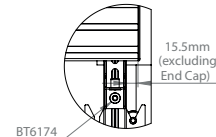

DETAIL D

PACKING INFORMATION

COLOUR:	ORDER REF:	EAN CODE:
Silver Rails with Black Poles	BT93INFWP-C-5X5/SB	5019318303234
Silver Rails with Chrome Poles	BT93INFWP-C-5X5/SC	5019318303241
Silver Rails with White Poles	BT93INFWP-C-5X5/SW	5019318303302

RELATED PRODUCTS

SS-V1-BT93INFWP-C-5X5-280520