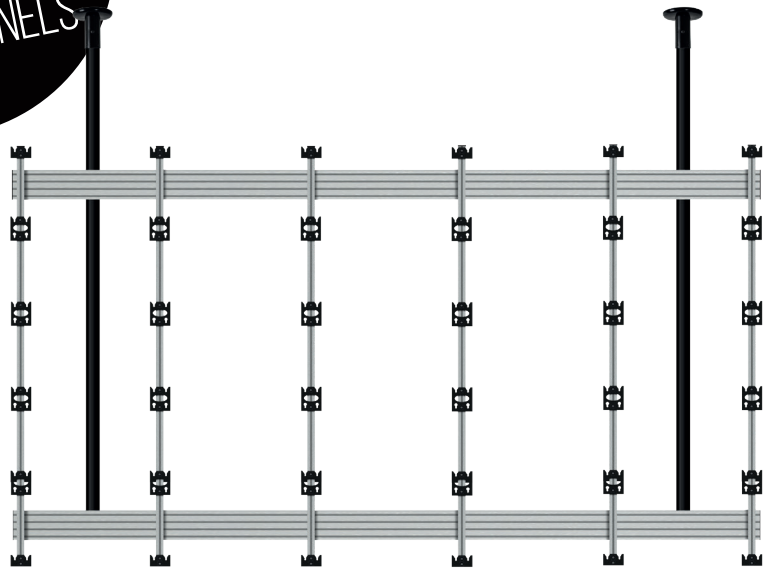

FOR
INFILED
WP-SERIES
DVLED PANELS

BT93INFWP-C-5X5

CEILING MOUNT

FOR INFILED WP SERIES 5X5 DVLED VIDEOWALL

The BT93INFWP-C-5X5 is a ceiling mounting solution designed specifically to mount INFILED WP-Series DVLED panels in a 5x5 videowall configuration. A high-end aesthetic, anodised aluminium finish and integrated cable management ensures a smart and stylish installation which is quick and simple to install.

SPECIFICATION

Panel fixing method	Rear mounted
Colour (Poles & Ceiling Mount)	Black, White or Chrome
Colour (mounting frame)	Silver
For indoor use only	

FEATURES

- Designed and configured specifically for INFILED WP-Series DVLED panels
- Keyhole mounting plates allow for easy rear fixed mounting
- Open frame allows panel access for servicing and maintenance
- Integrated cable management for tidy install
- Freestanding, mobile and bolt-down versions also available
- All mounting hardware included

Integrated cable management for a tidy install

Choice of 3 pole and ceiling mount colours

TOP VIEW

DETAIL A

DETAIL B

REAR VIEW

SIDE VIEW

DETAIL C

DETAIL D

DETAIL E

ISOMETRIC VIEW

PACKING INFORMATION

COLOUR:	ORDER REF:	EAN CODE:
Silver Rails with Black Poles	BT93INFWP-C-5X5/SB	5019318303234
Silver Rails with Chrome Poles	BT93INFWP-C-5X5/SC	5019318303241
Silver Rails with White Poles	BT93INFWP-C-5X5/SW	5019318303302