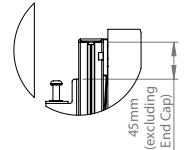

DETAIL B

PACKING INFORMATION

COLOUR:	ORDER REF:	EAN CODE:
Silver Rails with Black Poles	BT93INFWP-C-5X5/SB	5019318303234
Silver Rails with Chrome Poles	BT93INFWP-C-5X5/SC	5019318303241
Silver Rails with White Poles	BT93INFWP-C-5X5/SW	5019318303302

RELATED PRODUCTS

SS-V1-BT93INFWP-C-5X5-280520