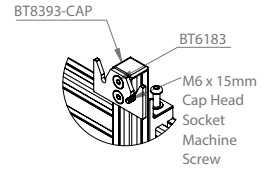

DETAIL E

PACKING INFORMATION

COLOUR:	ORDER REF:	EAN CODE:
Silver Rails with Black Poles	BT93INFWP-C-5X5/SB	5019318303234
Silver Rails with Chrome Poles	BT93INFWP-C-5X5/SC	5019318303241
Silver Rails with White Poles	BT93INFWP-C-5X5/SW	5019318303302

RELATED PRODUCTS

SS-V1-BT93INFWP-C-5X5-280520