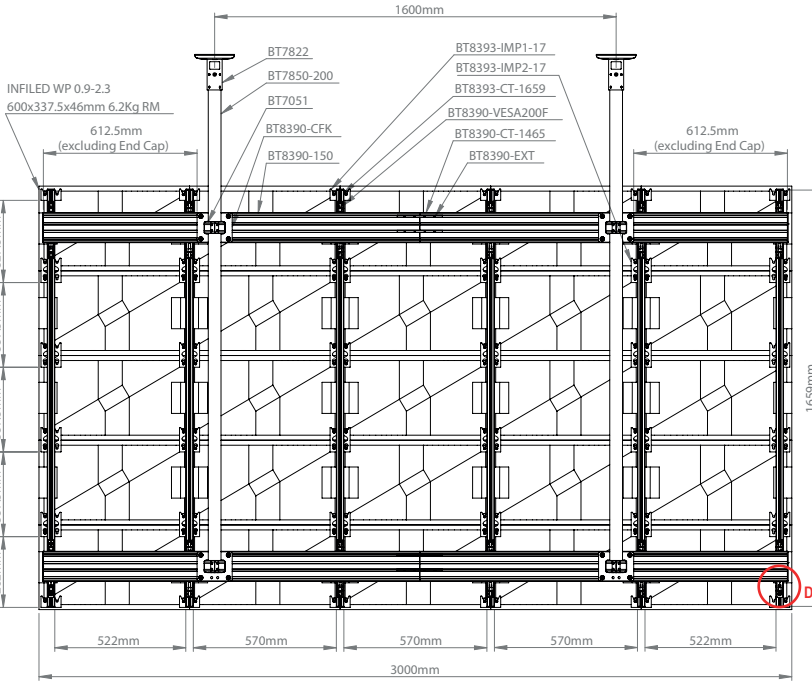

REAR VIEW

PACKING INFORMATION

COLOUR:	ORDER REF:	EAN CODE:
Silver Rails with Black Poles	BT93INFWP-C-5X5/SB	5019318303234
Silver Rails with Chrome Poles	BT93INFWP-C-5X5/SC	5019318303241
Silver Rails with White Poles	BT93INFWP-C-5X5/SW	5019318303302

RELATED PRODUCTS

SS-V1-BT93INFWP-C-5X5-280520