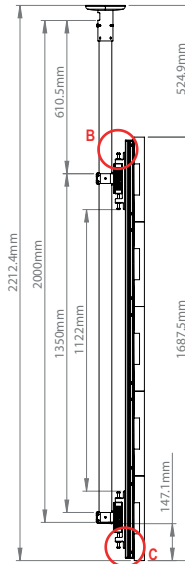

PACKING INFORMATION

COLOUR:	ORDER REF:	EAN CODE:
Silver Rails with Black Poles	BT93INFWP-C-5X5/SB	5019318303234
Silver Rails with Chrome Poles	BT93INFWP-C-5X5/SC	5019318303241
Silver Rails with White Poles	BT93INFWP-C-5X5/SW	5019318303302

RELATED PRODUCTS

SS-V1-BT93INFWP-C-5X5-280520