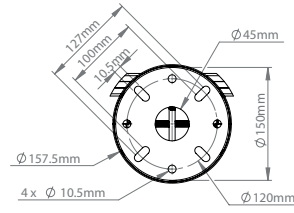

DETAIL A

PACKING INFORMATION

COLOUR:	ORDER REF:	EAN CODE:
Silver Rails with Black Poles	BT93INFWP-C-5X5/SB	5019318303234
Silver Rails with Chrome Poles	BT93INFWP-C-5X5/SC	5019318303241
Silver Rails with White Poles	BT93INFWP-C-5X5/SW	5019318303302

RELATED PRODUCTS

SS-V1-BT93INFWP-C-5X5-280520