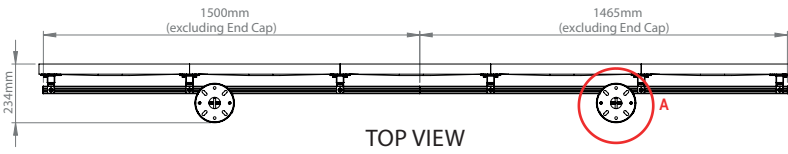

TOP VIEW

PACKING INFORMATION

COLOUR:	ORDER REF:	EAN CODE:
Silver Rails with Black Poles	BT93INFWP-C-5X5/SB	5019318303234
Silver Rails with Chrome Poles	BT93INFWP-C-5X5/SC	5019318303241
Silver Rails with White Poles	BT93INFWP-C-5X5/SW	5019318303302

RELATED PRODUCTS

SS-V1-BT93INFWP-C-5X5-280520