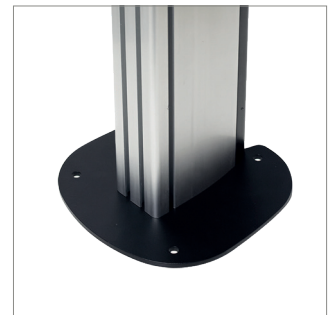

FOR LG
LAA015F 130"
 ALL-IN-ONE LED
 SCREEN

BT9372-LAA015F

BOLT DOWN STAND

FOR LG 130" ALL-IN-ONE LED SCREEN

The BT9372-LAA015F is a bolt down mounting solution designed specifically for LG LAA015F 130" All-in-One LED Screen. A high-end aesthetic, anodised aluminium finish and integrated cable management ensures a smart and stylish installation which fixes securely to the floor providing a rigid structure.

SPECIFICATION

Panel fixing method	Front mounted
Colour (columns)	Black or Silver
Colour (mounting frame)	Silver
For indoor use only	

FEATURES

- Designed and configured specifically for LG LAA015F
- Front mounted design allows panels to be mounted individually for an easy installation
- Open frame allows panel access for servicing and maintenance
- Integrated cable management for a neat and tidy install
- Freestanding and mobile versions also available
- All mounting hardware included

Front mounted solution for easy installation

Low profile bolt down base

REAR VIEW

SIDE VIEW

PACKING INFORMATION

COLOUR:	ORDER REF:	EAN CODE:
Black Base with Silver Columns	BT9372-LAA015F/BS	5019318302824
Black Base with Black Columns	BT9372-LAA015F/BB	5019318302831

ACCESSORIES AND RELATED PRODUCTS

BT9370-LAA015F

Freestanding Mount
for LG 130" All-in-One LED Display

BT9371-LAA015F

Mobile Stand
for LG 130" All-in-One LED Display

BT7882

AV Cradle can be attached directly to columns or rails to house AV and IT hardware and cabling