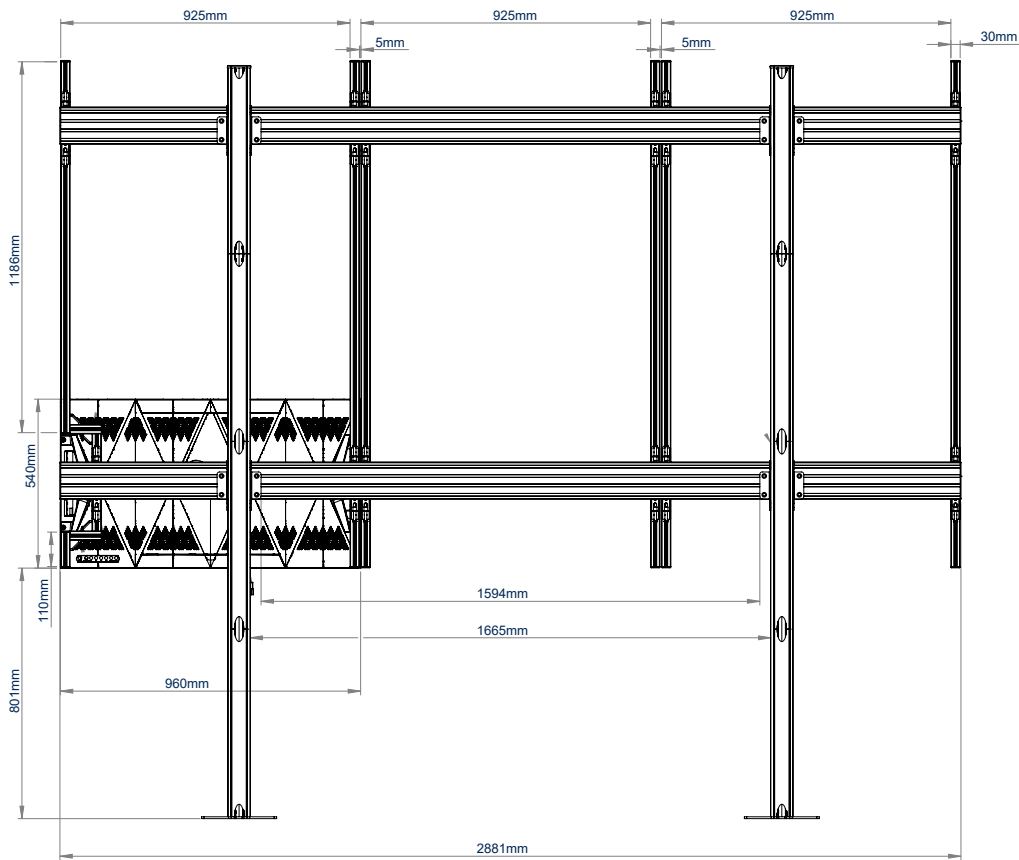

FOR LG
LAA015F 130"
 ALL-IN-ONE LED
 SCREEN

BT9372-LAA015F

BOLT DOWN STAND

FOR LG 130" ALL-IN-ONE LED SCREEN

The BT9372-LAA015F is a bolt down mounting solution designed specifically for LG LAA015F 130" All-in-One LED Screen. A high-end aesthetic, anodised aluminium finish and integrated cable management ensures a smart and stylish installation which fixes securely to the floor providing a rigid structure.

SPECIFICATION

Panel fixing method	Front mounted
Colour (columns)	Black or Silver
Colour (mounting frame)	Silver
For indoor use only	

FEATURES

- Designed and configured specifically for LG LAA015F
- Front mounted design allows panels to be mounted individually for an easy installation
- Open frame allows panel access for servicing and maintenance
- Integrated cable management for a neat and tidy install
- Freestanding and mobile versions also available
- All mounting hardware included

Front mounted solution for easy installation

Low profile bolt down base

REAR VIEW

SIDE VIEW

PACKING INFORMATION

COLOUR:	ORDER REF:	EAN CODE:
Black Base with Silver Columns	BT9372-LAA015F/BS	5019318302824
Black Base with Black Columns	BT9372-LAA015F/BB	5019318302831

ACCESSORIES AND RELATED PRODUCTS

BT9370-LAA015F

Freestanding Mount
for LG 130" All-in-One LED Display

BT9371-LAA015F

Mobile Stand
for LG 130" All-in-One LED Display

BT7882

AV Cradle can be attached directly to columns or rails to house AV and IT hardware and cabling