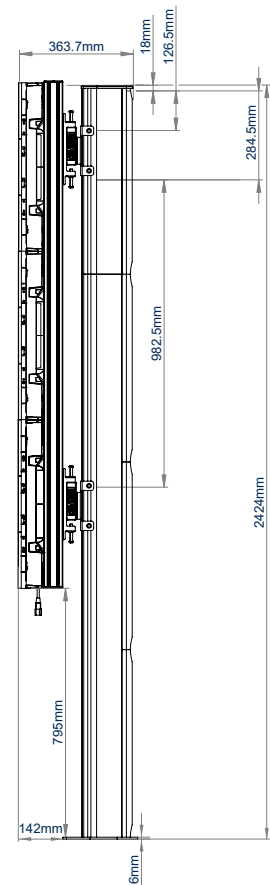

FOR LG
LAA015F 130"
 ALL-IN-ONE LED
 SCREEN

BT9372-LAA015F

BOLT DOWN STAND

FOR LG 130" ALL-IN-ONE LED SCREEN

The BT9372-LAA015F is a bolt down mounting solution designed specifically for LG LAA015F 130" All-in-One LED Screen. A high-end aesthetic, anodised aluminium finish and integrated cable management ensures a smart and stylish installation which fixes securely to the floor providing a rigid structure.

SPECIFICATION

Panel fixing method	Front mounted
Colour (columns)	Black or Silver
Colour (mounting frame)	Silver
For indoor use only	

FEATURES

- Designed and configured specifically for LG LAA015F
- Front mounted design allows panels to be mounted individually for an easy installation
- Open frame allows panel access for servicing and maintenance
- Integrated cable management for a neat and tidy install
- Freestanding and mobile versions also available
- All mounting hardware included

Front mounted solution for easy installation

Low profile bolt down base

REAR VIEW

SIDE VIEW

PACKING INFORMATION

COLOUR:	ORDER REF:	EAN CODE:
Black Base with Silver Columns	BT9372-LAA015F/BS	5019318302824
Black Base with Black Columns	BT9372-LAA015F/BB	5019318302831