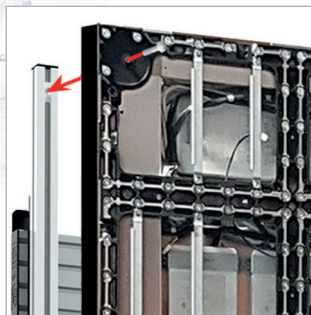

FOR LG
LAA015F 130"
 ALL-IN-ONE LED
 SCREEN

BT9372-LAA015F

BOLT DOWN STAND

FOR LG 130" ALL-IN-ONE LED SCREEN

The BT9372-LAA015F is a bolt down mounting solution designed specifically for LG LAA015F 130" All-in-One LED Screen. A high-end aesthetic, anodised aluminium finish and integrated cable management ensures a smart and stylish installation which fixes securely to the floor providing a rigid structure.

SPECIFICATION

Panel fixing method	Front mounted
Colour (columns)	Black or Silver
Colour (mounting frame)	Silver
For indoor use only	

FEATURES

- Designed and configured specifically for LG LAA015F
- Front mounted design allows panels to be mounted individually for an easy installation
- Open frame allows panel access for servicing and maintenance
- Integrated cable management for a neat and tidy install
- Freestanding and mobile versions also available
- All mounting hardware included

Front mounted solution for easy installation

Low profile bolt down base

REAR VIEW

SIDE VIEW

PACKING INFORMATION

COLOUR:	ORDER REF:	EAN CODE:
Black Base with Silver Columns	BT9372-LAA015F/BS	5019318302824
Black Base with Black Columns	BT9372-LAA015F/BB	5019318302831