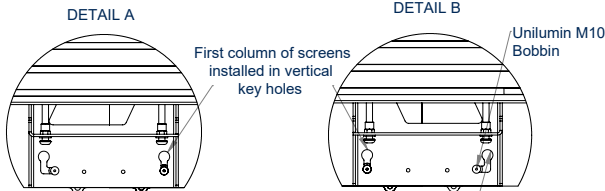

Integrated cable management for a tidy install

Adjustable levelling feet to accommodate uneven floor surfaces

TOP VIEW

DETAIL C

REAR VIEW

SIDE VIEW

Other screen columns installed in L-shaped keyholes. Slide whole column into position.