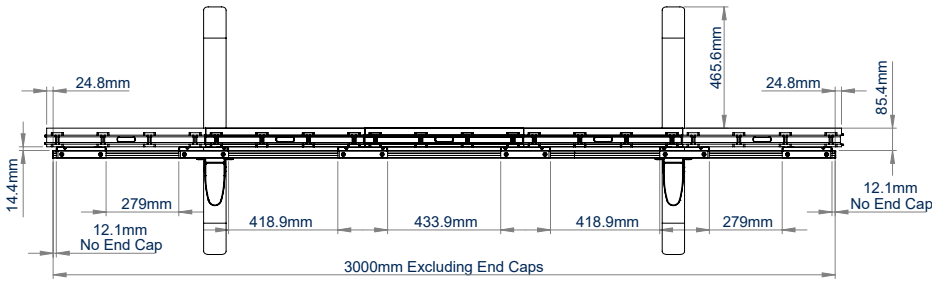

BT93UNIUPS-S-5X5 FLOOR STAND FOR UNILUMIN UPANELS 5x5 DVLED VIDEOWALL

The BT93UNIUPS-S-5X5 is a freestanding mounting solution designed specifically to mount Unilumin Upanels Series DVLED panels in a 5x5 videowall configuration. Interface arms are a 5-row high, single piece construction featuring height adjustment and keyhole mounting points for a quick, simple and precise installation of DVLED panels, without needing to measure and set the location of each cabinet. A high-end aesthetic, anodised aluminium finish and integrated cable management ensures a smart and stylish installation which is quick and simple to install.

SPECIFICATION

Panel fixing method	Front and Rear
Colour (columns)	Black or Silver
For indoor use only	

FEATURES

- Designed and configured specifically for Unilumin Upanels Series DVLED panels
- Suitable for front or rear mounting
- Interface arms feature directional arrows to indicate the panel install sequence, aiding a quick and easy installation
- Integrated height adjustment ensures finished installation is perfectly level
- Open frame design for ventilation
- Adjustable levelling feet to accommodate uneven floor surfaces
- Integrated cable management for tidy install
- Wall, mobile and bolt-down versions also available
- All mounting hardware included
- Interface arm positions can be located using the included Upanels specific spacer - no need to measure every time!

Integrated cable management for a tidy install

Adjustable levelling feet to accommodate uneven floor surfaces

TOP VIEW

DETAIL C

REAR VIEW

SIDE VIEW

Other screen columns installed in L-shaped keyholes. Slide whole column into position.