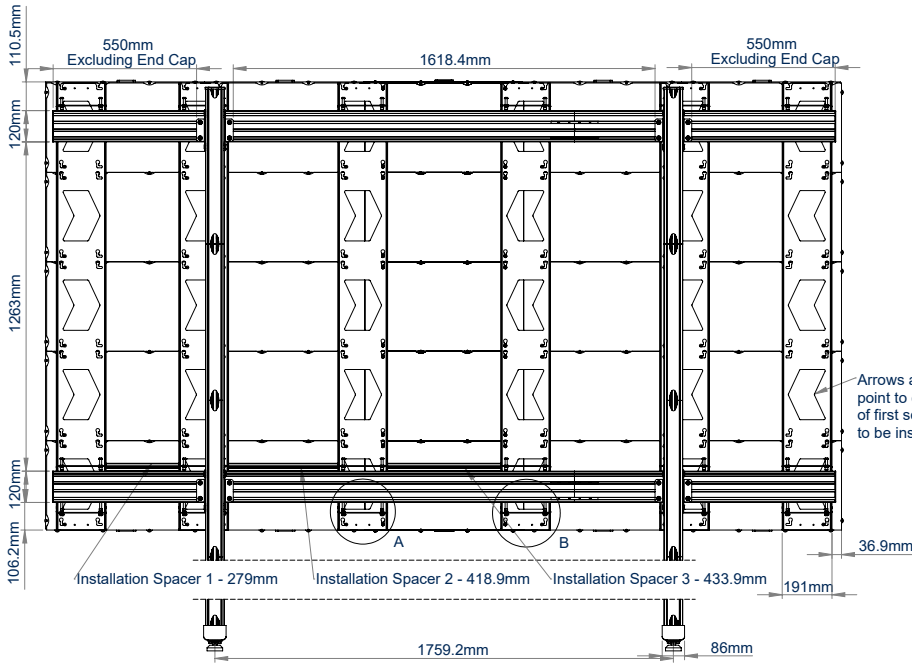

Integrated cable management for a tidy install

Adjustable levelling feet to accommodate uneven floor surfaces

TOP VIEW

DETAIL C

REAR VIEW

SIDE VIEW

Other screen columns installed in L-shaped keyholes. Slide whole column into position.

PACKING INFORMATION

Colour:	Order Ref:	EAN Code:
Black Base with Silver Columns	BT93UNIUPS-S-5X5/BS	5019318303777
Black Base with Black Columns	BT93UNIUPS-S-5X5/BB	5019318303784

RELATED PRODUCTS

BT93UNIUPS-S-4x4