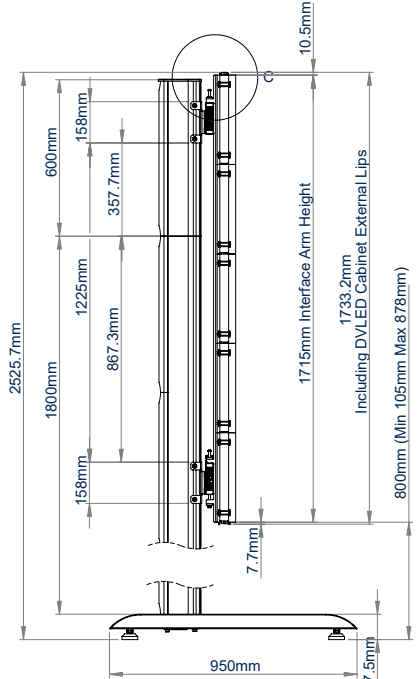

Integrated cable management for a tidy install

Adjustable levelling feet to accommodate uneven floor surfaces

TOP VIEW

DETAIL C

REAR VIEW

SIDE VIEW

Other screen columns installed in L-shaped keyholes. Slide whole column into position.

PACKING INFORMATION

Colour:	Order Ref:	EAN Code:
Black Base with Silver Columns	BT93UNIUPS-S-5X5/BS	5019318303777
Black Base with Black Columns	BT93UNIUPS-S-5X5/BB	5019318303784

RELATED PRODUCTS

BT93UNIUPS-S-4x4