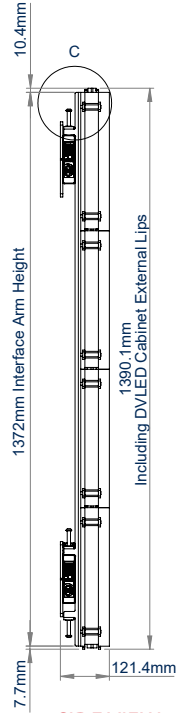

SIDE VIEW

Arrows always point to centre of first screen to be installed

First column of screens installed in vertical keyholes

Other screen columns installed in L-shaped keyholes. Slide whole column into position and then secure.

ORDER REFERENCE

Colour:	Order Ref:	EAN Code:
Black & Silver	BT93UNIUPS-W-4X4/BS	5019318303722

RELATED PRODUCTS

BT93UNIUPS-W-5x5

Wall Mount
for Unilumin UpanelS Series 5x5
DVLED Videowall

BT93UNIUPS-B-4x4

BT93UNIUPS-S-4x4

BT93UNIUPS-m-4x4

SS-V1-BT93UNIUPS-W-4X4-080920