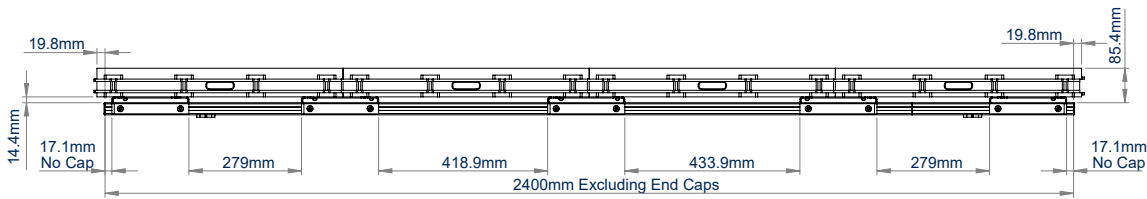

TOP VIEW

BT8393-IMP6-01