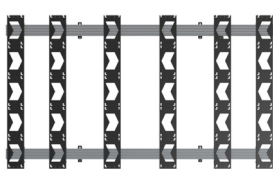

RELATED PRODUCTS

BT93UNIUPS-W-5x5

Wall Mount
for Unilumin UpanelS Series 5x5
DVLED Videowall

BT93UNIUPS-B-4x4