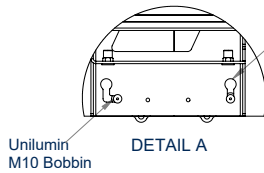

Unilumin M10 Bobbin
DETAIL A

First column of screens installed in vertical keyholes