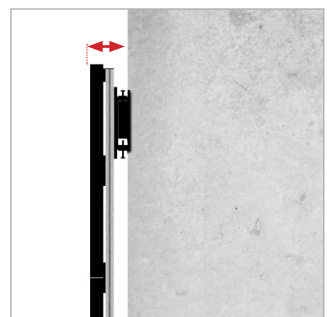

BT93UNIUPS-W-4X4 WALL MOUNT FOR UNILUMIN UPANELS 4x4 DVLED VIDEOWALL

The BT93UNIUPS-W-4X4 is a wall mounting solution designed specifically to mount Unilumin Upanels Series DVLED panels in a 4x4 videowall configuration. Interface arms are a 4-row high, single piece construction featuring height adjustment and keyhole mounting points for a quick, simple and precise installation of DVLED panels, without needing to measure and set the location of each cabinet.

SPECIFICATION

Panel fixing method Front and Rear

For indoor use only

FEATURES

- Designed and configured specifically for Unilumin Upanels Series DVLED panels
- Suitable for front or rear mounting
- Interface arms feature directional arrows to indicate the panel install sequence, aiding a quick and easy installation
- Integrated height adjustment ensures finished installation is perfectly level
- Open frame design for ventilation
- Freestanding, mobile and bolt-down versions also available
- All mounting hardware included
- Interface arm positions can be located using the included Upanels specific spacer - no need to measure every time!

Interface arms feature directional arrows to indicate the panel install sequence, aiding a quick and easy installation

Close to the wall install - Only 121mm from the wall to the front of the panel

TOP VIEW