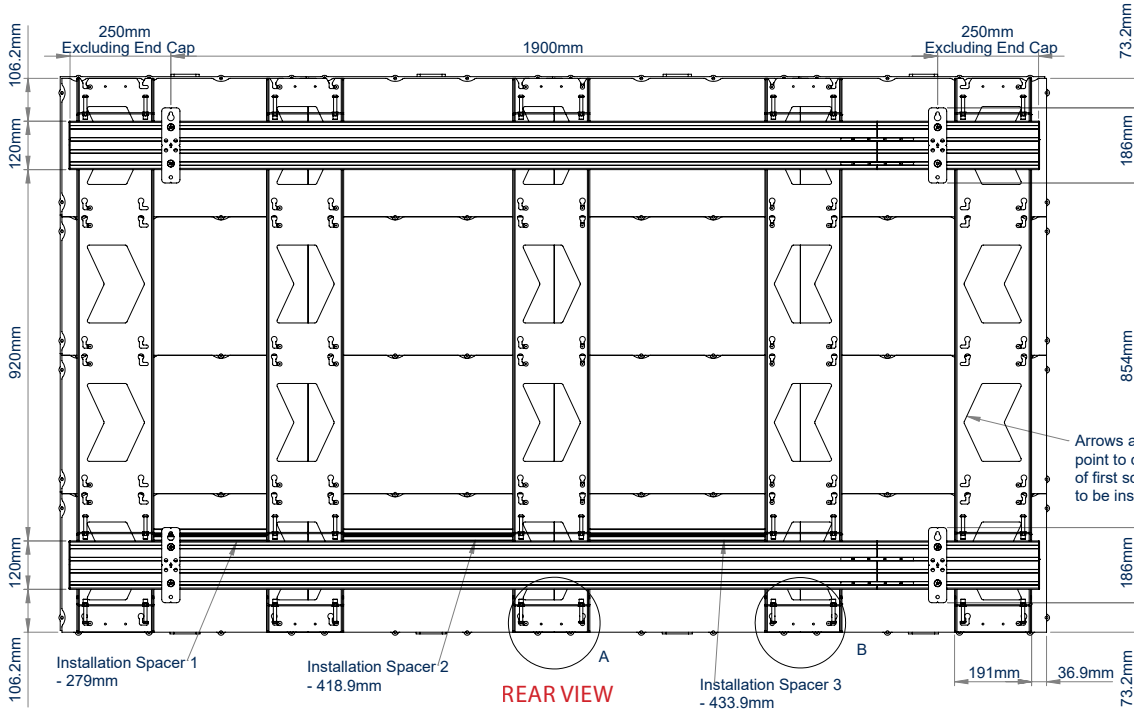

BT8393-IMP6-01

REAR VIEW

Arrows always point to centre of first screen to be installed

First column of screens installed in vertical keyholes

Other screen columns installed in L-shaped keyholes. Slide whole column into position and then secure.

ORDER REFERENCE

Colour:	Order Ref:	EAN Code:
Black & Silver	BT93UNIUPS-W-4X4/BS	5019318303722

RELATED PRODUCTS

BT93UNIUPS-W-5x5

Wall Mount
for Unilumin UpanelS Series 5x5
DVLED Videowall

BT93UNIUPS-B-4x4

BT93UNIUPS-S-4x4

BT93UNIUPS-m-4x4

SS-V1-BT93UNIUPS-W-4X4-080920