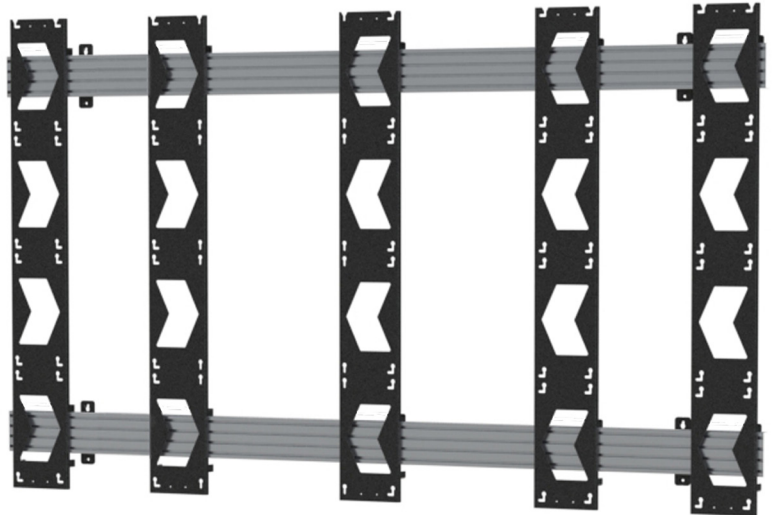

BT93UNIUPS-W-4X4 WALL MOUNT FOR UNILUMIN UPANELS 4x4 DVLED VIDEOWALL

The BT93UNIUPS-W-4X4 is a wall mounting solution designed specifically to mount Unilumin Upanels Series DVLED panels in a 4x4 videowall configuration. Interface arms are a 4-row high, single piece construction featuring height adjustment and keyhole mounting points for a quick, simple and precise installation of DVLED panels, without needing to measure and set the location of each cabinet.

SPECIFICATION

Panel fixing method Front and Rear

For indoor use only

FEATURES

- Designed and configured specifically for Unilumin Upanels Series DVLED panels
- Suitable for front or rear mounting
- Interface arms feature directional arrows to indicate the panel install sequence, aiding a quick and easy installation
- Integrated height adjustment ensures finished installation is perfectly level
- Open frame design for ventilation
- Freestanding, mobile and bolt-down versions also available
- All mounting hardware included
- Interface arm positions can be located using the included Upanels specific spacer - no need to measure every time!

Interface arms feature directional arrows to indicate the panel install sequence, aiding a quick and easy installation

Close to the wall install - Only 121mm from the wall to the front of the panel

TOP VIEW

BT8393-IMP6-01

DETAIL C

REAR VIEW

SIDE VIEW

Arrows always point to centre of first screen to be installed

Unilumin M10 Bobbin
DETAIL A

First column of screens installed in vertical keyholes

DETAIL B