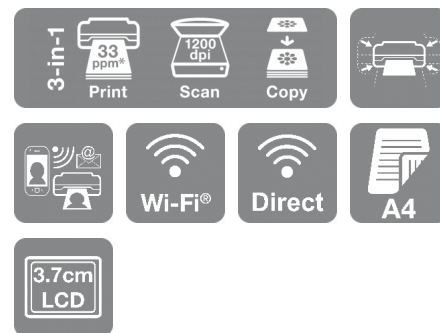

DATASHEET / BROCHURE

KEY FEATURES

- **Compact multifunction printer**
  Save money, space and time
- **Easy mobile printing**
  Print easily from your smartphone or tablet¹
- **Individual inks**
  Save money by only replacing the colour used
- **Wi-Fi & Wi-Fi Direct**
  Wireless printing with or without a network
- **A4 double-sided printing**
  Automatically print on both sides to reduce paper usage