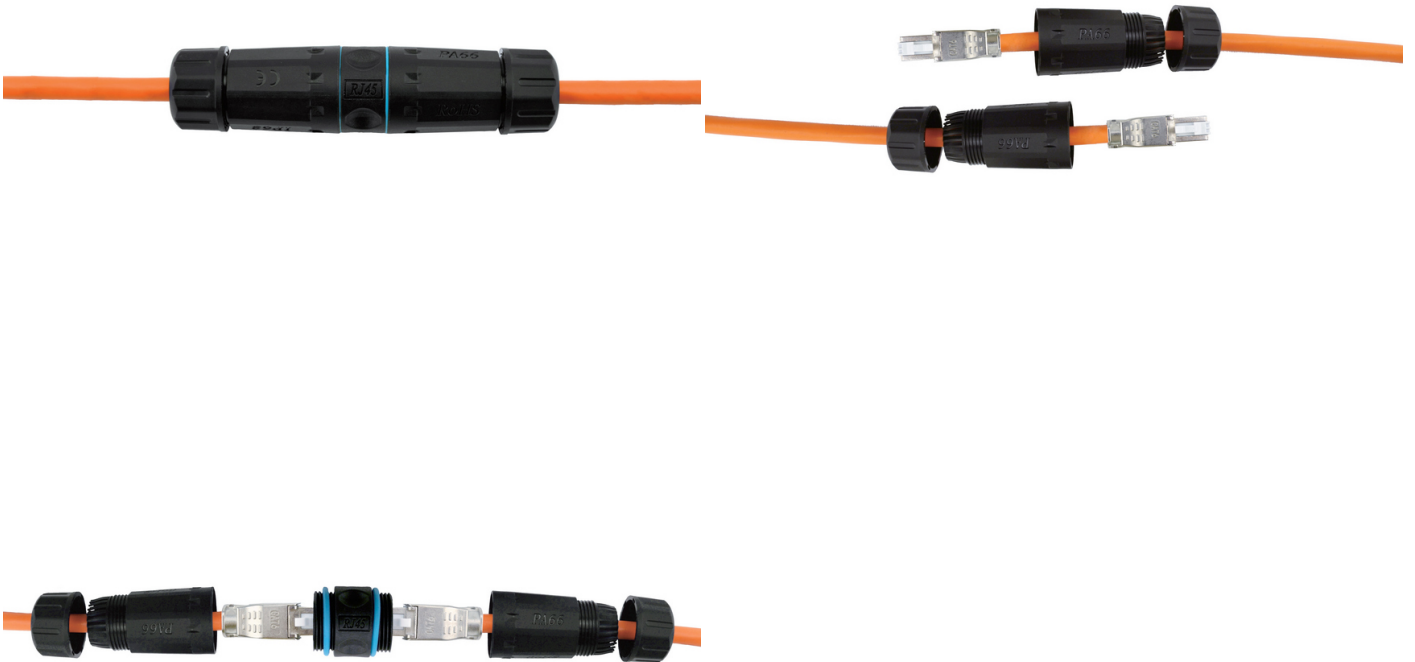

221172 Cat.6A Outdoor RJ45 Inline Coupler

Product Images

Short Description

1. Female to female RJ45 CAT6A coupler
2. Dustproof in Waterproof
3. Waterproof IP68, Outdoor use.
4. Shielded coupler for use with UTP / STP
5. Pin configuration: 1:1
6. Shielded
7. 500MHz performance
8. RoHS compliant

Description

Eup 221172 is high-quality RJ45-RJ45 Cat.6A inline coupler with a high protection class of IP68 (waterproof) and is particularly suitable for outdoor applications. By opening the two-sided cable glands, two RJ45 connecting cables can be connected .

Additional Information

Approval and compliance	IP68/CE/ROHS
Category	Cat.6A
Product weight (kg)	0.05
Color	Black
EAN	4015867230701
Model Number	221172
Package contents	221172
Dimensions (W x D x H)	121.5x28x28 mm