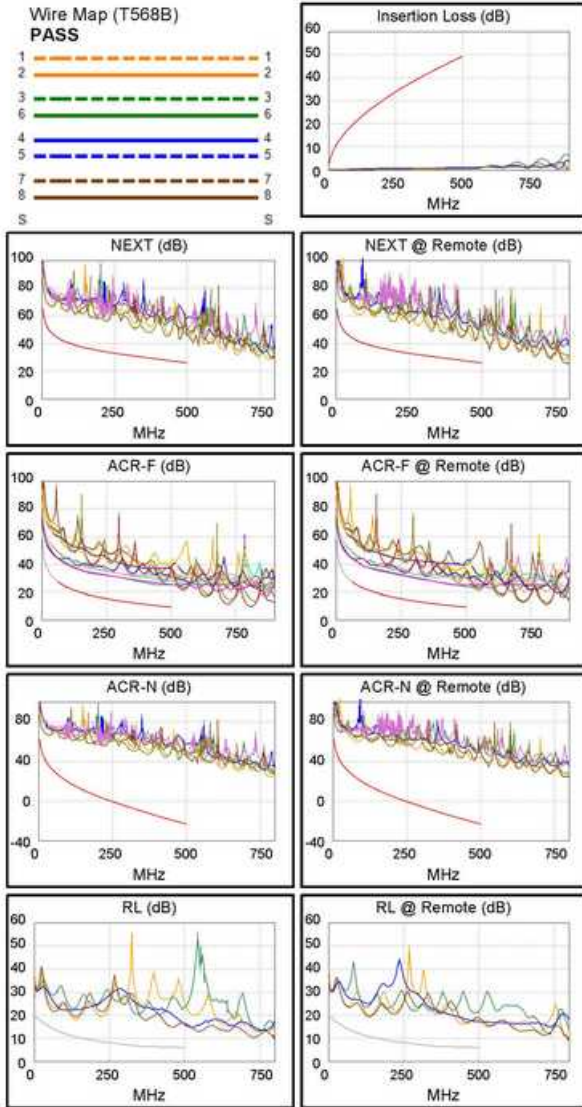

## Product Images

**Cable ID: 6030xx 01**

Date / Time: 03/03/2023 02:32:52 PM  
 Headroom 15.4 dB (NEXT 12-36)  
 Test Limit: TIA Cat 6A Channel  
 Cable Type: Cat 6A U/UTP  
 NVP: 68.2%

Operator: Your Name  
 Software Version: 2.7800  
 Limits Version: 1.9500  
 Calibration Date:  
 Main (Tester): 03/19/2018  
 Remote (Tester): 03/19/2018

**Test Summary: PASS**

Model: 6030xx  
 Main S/N: 2769001  
 Remote S/N: 2769002  
 Main Adapter: DTX-CHA002  
 Remote Adapter: DTX-CHA002

Length (ft), Limit 328	[Pair 12]	4
Prop. Delay (ns), Limit 555	[Pair 12]	6
Delay Skew (ns), Limit 50	[Pair 12]	0
Resistance (ohms)	[Pair 45]	1.0
Insertion Loss Margin (dB)	[Pair 45]	47.2
Frequency (MHz)	[Pair 45]	484.0
Limit (dB)	[Pair 45]	48.4

	MAIN	SR	MAIN	SR
<b>PASS</b>				
Worst Pair	12-45	12-45	12-45	12-45
ACR-F (dB)	14.5	14.6	15.2	15.3
Freq. (MHz)	452.0	452.0	500.0	499.0
Limit (dB)	10.2	10.2	9.3	9.3
Worst Pair	45	45	45	45
PS ACR-F (dB)	15.7	15.4	15.7	15.4
Freq. (MHz)	456.0	457.0	466.0	463.0
Limit (dB)	7.1	7.1	6.9	6.9

LinkWare™ PC Version 9.9

Project: DEFAULT  
 Untitled1

Site: Client Name

**Short Description**

1. AWG 26/7 Querschnitt

2. Verseilte Vollkupferlitze
3. 500MHz performance Bandwidth
4. Transmission: 10Gbit
5. Suitable for PoE, PoE+
6. Vergoldete Anschlüsse für hohe Übertragungsqualität
7. Ungeschirmt
8. Raucharm, Null-Halogen (LSZH/LSOH)
9. RoHS-Norm konform
10. Compliant with ISO/IEC 11801 and EN 50173