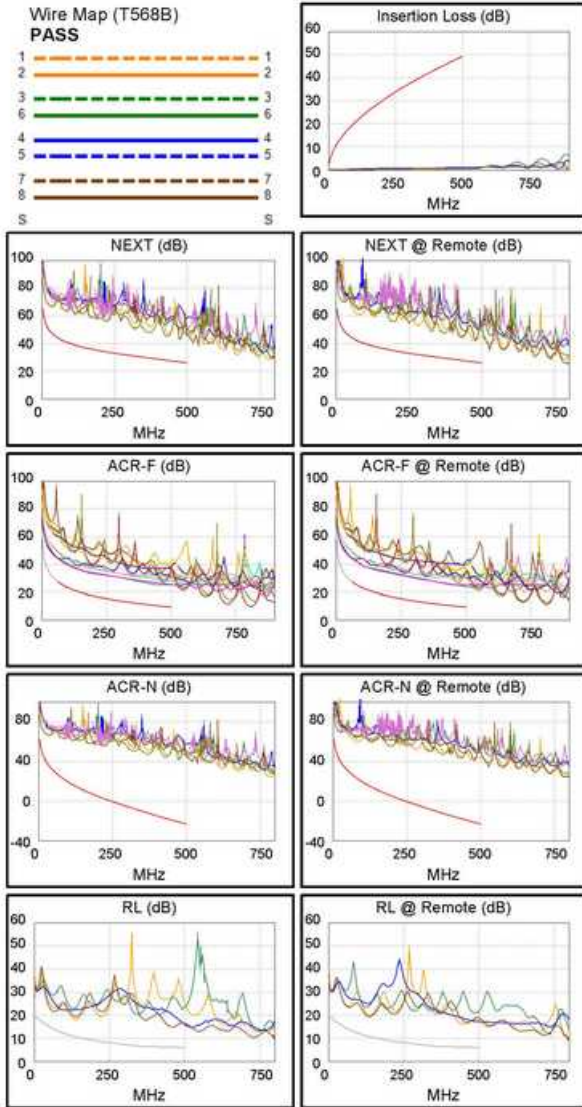

603021 Cat.6A U/UTP Patchkabel, 0.5m, Rot

Product Images

Compatible

Cable ID: 6030xx 01

Date / Time: 03/03/2023 02:32:52 PM
 Headroom 15.4 dB (NEXT 12-36)
 Test Limit: TIA Cat 6A Channel
 Cable Type: Cat 6A U/UTP
 NVP: 68.2%

Operator: Your Name
 Software Version: 2.7800
 Limits Version: 1.9500
 Calibration Date:
 Main (Tester): 03/19/2018
 Remote (Tester): 03/19/2018

Test Summary: PASS

Model: 6030xx
 Main S/N: 2769001
 Remote S/N: 2769002
 Main Adapter: DTX-CHA002
 Remote Adapter: DTX-CHA002

| | | |
|-----------------------------|-----------|-------|
| Length (ft), Limit 328 | [Pair 12] | 4 |
| Prop. Delay (ns), Limit 555 | [Pair 12] | 6 |
| Delay Skew (ns), Limit 50 | [Pair 12] | 0 |
| Resistance (ohms) | [Pair 45] | 1.0 |
| | | |
| Insertion Loss Margin (dB) | [Pair 45] | 47.2 |
| Frequency (MHz) | [Pair 45] | 484.0 |
| Limit (dB) | [Pair 45] | 48.4 |

Site: Client Name

Short Description

1. AWG 26/7 Querschnitt

2. Verseilte Vollkupferlitze
3. 500MHz performance Bandwidth
4. Transmission: 10Gbit
5. Suitable for PoE, PoE+
6. Vergoldete Anschlüsse für hohe Übertragungsqualität
7. Ungeschirmt
8. Raucharm, Null-Halogen (LSZH/LSOH)
9. RoHS-Norm konform
10. Compliant with ISO/IEC 11801 and EN 50173