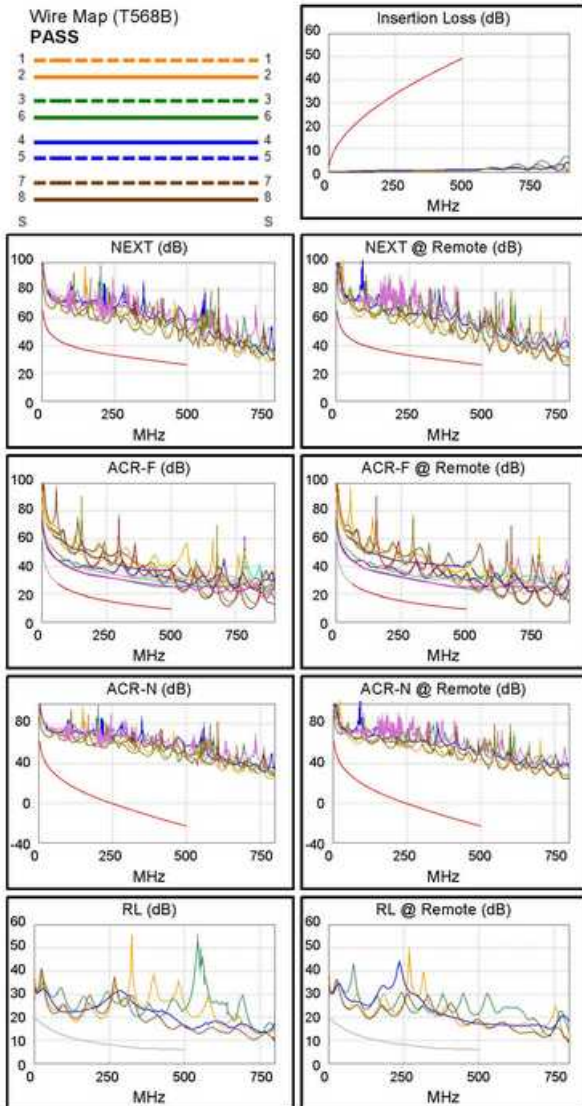

603022 Cat.6A U/UTP Patchkabel, 1.0m, Rot

Product Images

Compatible

Cable ID: 6030xx 01

Date / Time: 03/03/2023 02:32:52 PM
 Headroom 15.4 dB (NEXT 12-36)
 Test Limit: TIA Cat 6A Channel
 Cable Type: Cat 6A U/UTP
 NVP: 68.2%

Operator: Your Name
 Software Version: 2.7800
 Limits Version: 1.9500
 Calibration Date:
 Main (Tester): 03/19/2018
 Remote (Tester): 03/19/2018

Test Summary: PASS

Model: 6030xx
 Main S/N: 2769001
 Remote S/N: 2769002
 Main Adapter: DTX-CHA002
 Remote Adapter: DTX-CHA002

Length (ft), Limit 328	[Pair 12]	4
Prop. Delay (ns), Limit 555	[Pair 12]	6
Delay Skew (ns), Limit 50	[Pair 12]	0
Resistance (ohms)	[Pair 45]	1.0
Insertion Loss Margin (dB)	[Pair 45]	47.2
Frequency (MHz)	[Pair 45]	484.0
Limit (dB)	[Pair 45]	48.4

LinkWare™ PC Version 9.9

Project: DEFAULT
 Untitled1

Site: Client Name

Short Description

1. AWG 26/7 Querschnitt

2. Verseilte Vollkupferlitze
3. 500MHz performance Bandwidth
4. Transmission: 10Gbit
5. Suitable for PoE, PoE+
6. Vergoldete Anschlüsse für hohe Übertragungsqualität
7. Ungeschirmt
8. Raucharm, Null-Halogen (LSZH/LSOH)
9. RoHS-Norm konform
10. Compliant with ISO/IEC 11801 and EN 50173