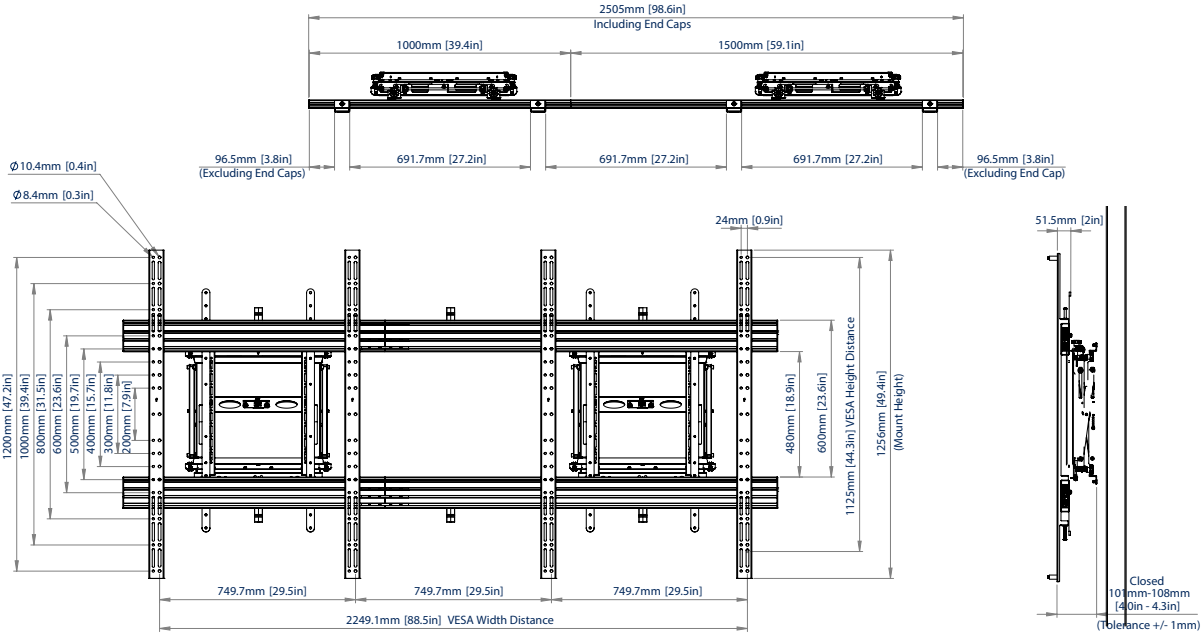

Tool-less micro-adjustment of +/-7mm

TOP VIEW

SIDE VIEW

FRONT VIEW