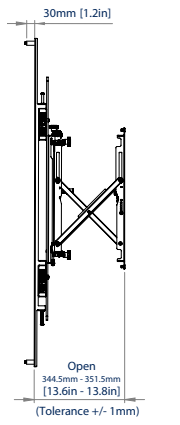

SPECIFICATION

Recommended screen size	120" up to 136"
Max load	200kg
VESA® & non-VESA fixings	up to 2400 x 1200
Flat to wall depth	182.5mm (+/-7mm with micro-adjustment)
Popped out depth	374.5mm (+/-7mm with micro-adjustment)
Screen height adjustment	+14mm

SYSTEM X

136" 345cm | VESA 2400 x 1200 | 200KG | [Adjustment icons]

Tool-less micro-adjustment of +/-7mm

Pop-out system provides a safe and easy service access

Simple 'hook-on' installation

Cable management clips (**BT8390-CMC**) are included to keep the install tidy

TOP VIEW

FRONT VIEW

SIDE VIEW

REAR VIEW

PACKING INFORMATION

PLEASE NOTE, THIS IS A MULTI-BOX BOX ITEM

COLOUR:	ORDER REF:	EAN CODE:
Black	BT9922/B	5019318307539

RELATED PRODUCTS

BT9920 	BT9921 	BT9925 	BT8310XL
-------------------	-------------------	-------------------	---------------------

XXL Wall Mount for screens up to 120" and 200kg

Soft-Open Full Service Wall Mount for LG® 110UM5J-B