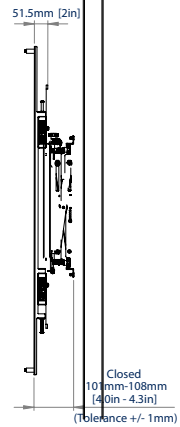

SPECIFICATION

Recommended screen size	120" up to 136"
Max load	200kg
VESA® & non-VESA fixings	up to 2400 x 1200
Flat to wall depth	182.5mm (+/-7mm with micro-adjustment)
Popped out depth	374.5mm (+/-7mm with micro-adjustment)
Screen height adjustment	+14mm

FEATURES

- Designed to wall mount extra-large signage displays such as LG LAEC015
- Pop-out system provides safe and easy service access
- Ideal for recess mounting
- Tool-less micro-adjustment of +/-7mm
- Features depth, height and lateral micro-adjustment
- Keyhole fixings on wall plates for an easier installation
- Integrated cable management clips included (**BT8390-CMC**) to keep the installation tidy
- Safety screws help prevent unauthorised removal of screens
- Simple 'hook-on' installation
- All mounting hardware included
- Locking kit (BT8310-LK) to prevent accidental pop-out of mount is also available (sold separately)

SYSTEM X

136" 345cm | VESA 2400 x 1200 | 200KG | [Adjustment icons]

Tool-less micro-adjustment of +/-7mm

Pop-out system provides a safe and easy service access

Simple 'hook-on' installation

Cable management clips (**BT8390-CMC**) are included to keep the install tidy

TOP VIEW

FRONT VIEW

SIDE VIEW

REAR VIEW

PACKING INFORMATION

PLEASE NOTE, THIS IS A MULTI-BOX BOX ITEM

COLOUR:	ORDER REF:	EAN CODE:
Black	BT9922/B	5019318307539

RELATED PRODUCTS