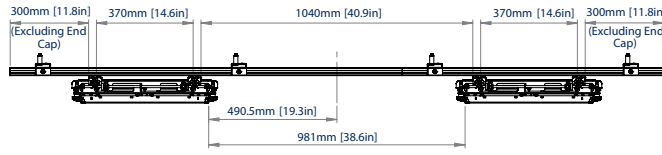

SPECIFICATION

Recommended screen size	120" up to 136"
Max load	200kg
VESA® & non-VESA fixings	up to 2400 x 1200
Flat to wall depth	182.5mm (+/-7mm with micro-adjustment)
Popped out depth	374.5mm (+/-7mm with micro-adjustment)
Screen height adjustment	+14mm

SYSTEM X

136" 345cm | VESA 2400 x 1200 | 200KG | [Adjustment icons]

Tool-less micro-adjustment of +/-7mm

Pop-out system provides a safe and easy service access

Simple 'hook-on' installation

Cable management clips (**BT8390-CMC**) are included to keep the install tidy