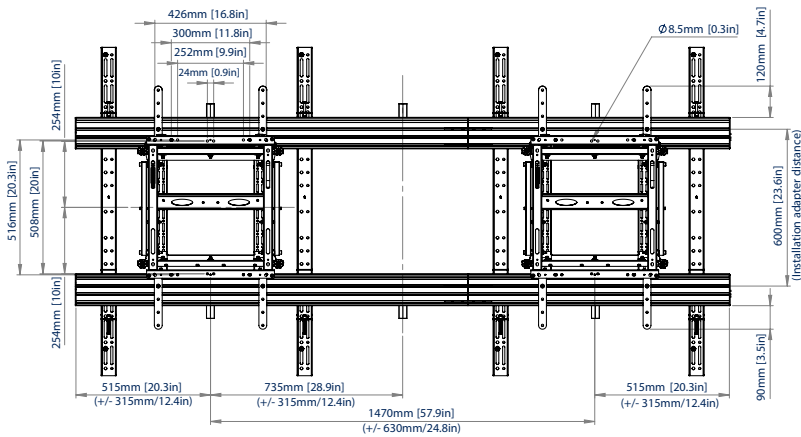

FRONT VIEW

REAR VIEW