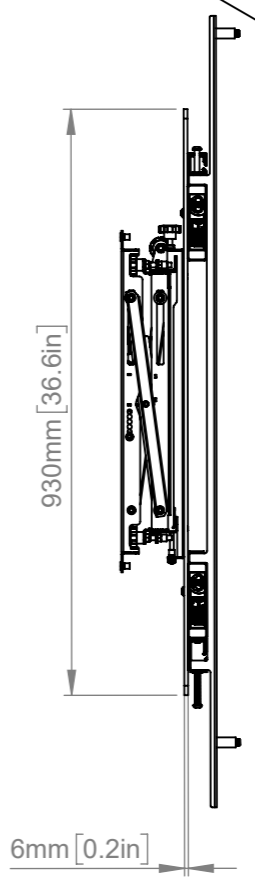

B-Tech International Design & Manufacturing Limited Part of the B-Tech International Group		B-Tech No: BT9922
		Title: Full Service Heavy Duty Wall Mount for XXL Displays
 UNLESS OTHERWISE SPECIFIED DIMENSIONS ARE IN MILLIMETERS	Size: A3	Revision: R01
	Scale: 1:12	Date: 24/08/2023
	Sheet: 1 of 2	File Name: BTD-BT9922

B-Tech International Design & Manufacturing Limited Part of the B-Tech International Group		B-Tech No: BT9922
		Title: Full Service Heavy Duty Wall Mount for XXL Displays
 UNLESS OTHERWISE SPECIFIED DIMENSIONS ARE IN MILLIMETERS	Size: A3	Revision: R01
	Scale: 1:12	Date: 24/08/2023
	Sheet: 2 of 2	File Name: BTD-BT9922