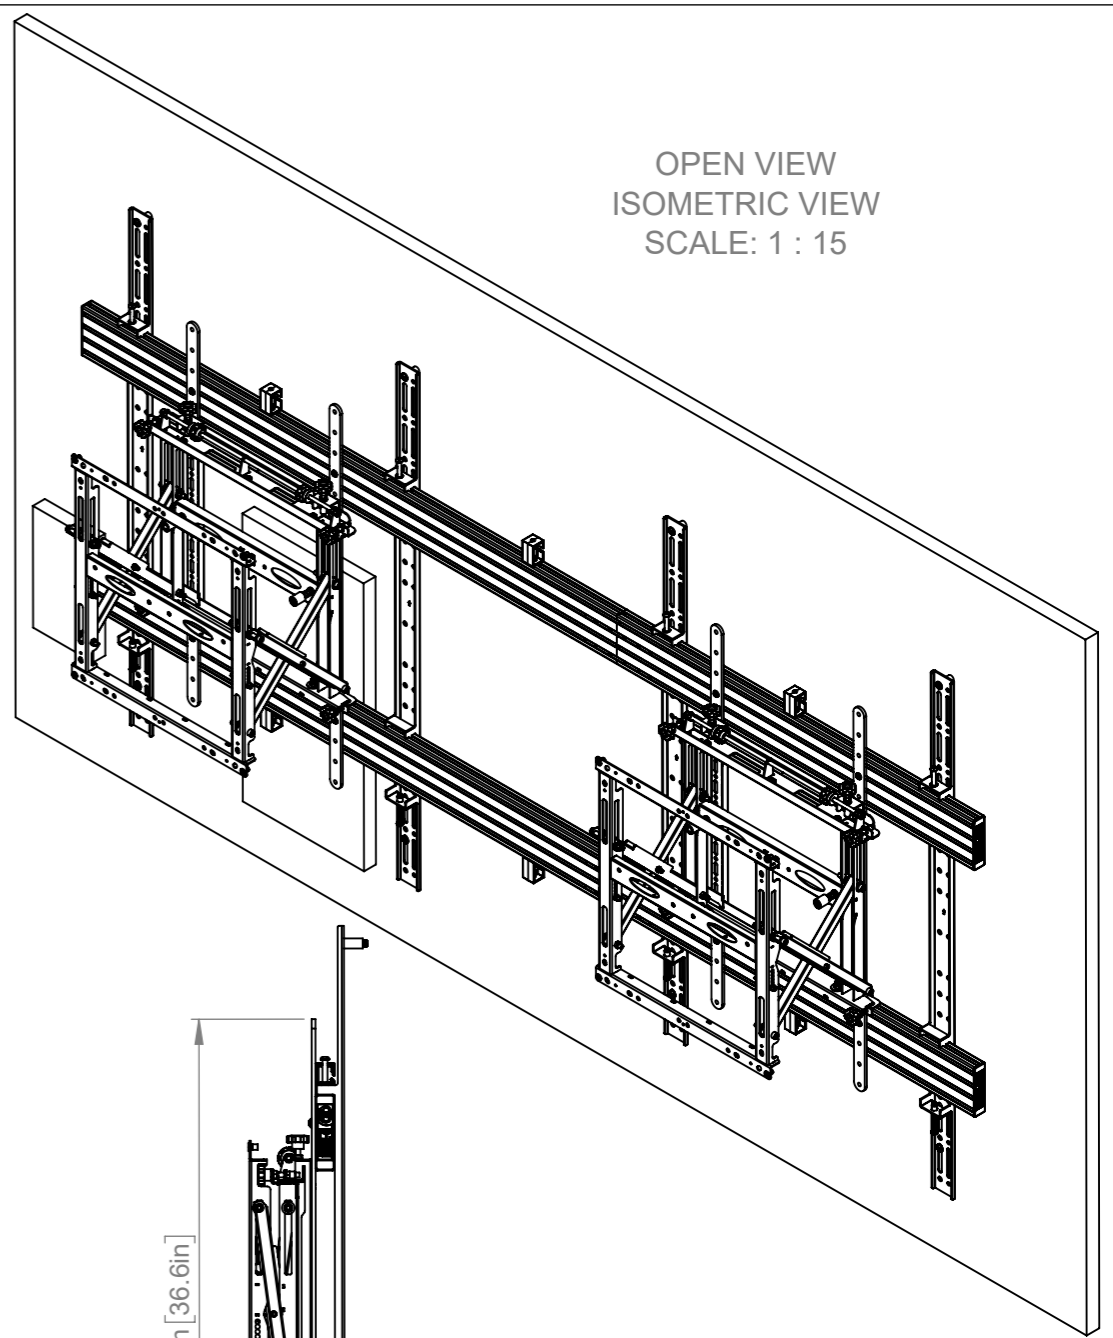

B-Tech International Design & Manufacturing Limited Part of the B-Tech International Group		B-Tech No: BT9922
		Title: Full Service Heavy Duty Wall Mount for XXL Displays
 UNLESS OTHERWISE SPECIFIED DIMENSIONS ARE IN MILLIMETERS	Size: A3	Revision: R01
	Scale: 1:12	Date: 24/08/2023
	Sheet: 1 of 2	File Name: BTD-BT9922

B-Tech International Design & Manufacturing Limited Part of the B-Tech International Group		B-Tech No: BT9922
		Title: Full Service Heavy Duty Wall Mount for XXL Displays
 UNLESS OTHERWISE SPECIFIED DIMENSIONS ARE IN MILLIMETERS	Size: A3	Revision: R01
	Scale: 1:12	Date: 24/08/2023
	Sheet: 2 of 2	File Name: BTD-BT9922