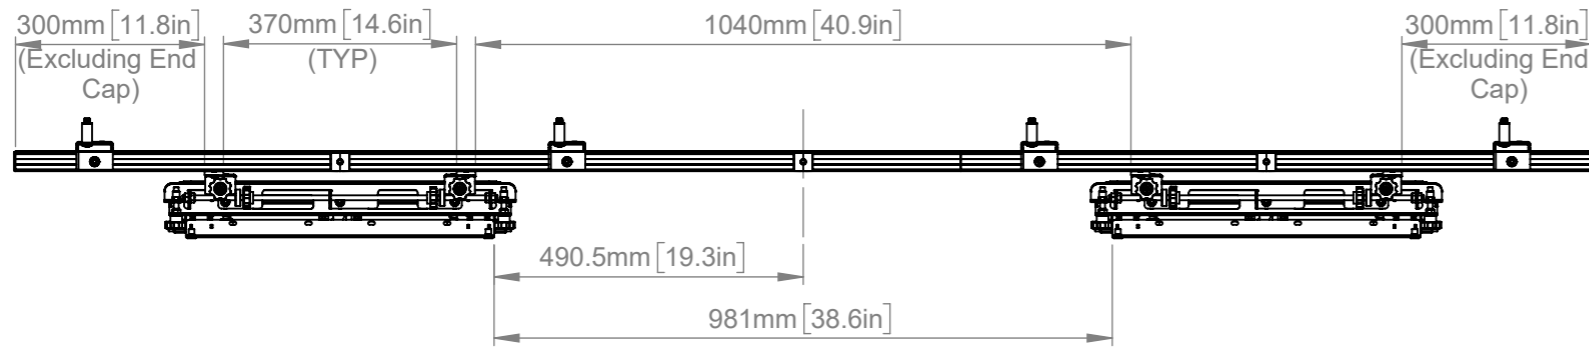

B-Tech International Design & Manufacturing Limited Part of the B-Tech International Group		B-Tech No: BT9922
		Title: Full Service Heavy Duty Wall Mount for XXL Displays
 UNLESS OTHERWISE SPECIFIED DIMENSIONS ARE IN MILLIMETERS	Size: A3	Revision: R01
	Scale: 1:12	Date: 24/08/2023
	Sheet: 1 of 2	File Name: BTD-BT9922

B-Tech International Design & Manufacturing Limited Part of the B-Tech International Group		B-Tech No: BT9922
		Title: Full Service Heavy Duty Wall Mount for XXL Displays
 UNLESS OTHERWISE SPECIFIED DIMENSIONS ARE IN MILLIMETERS	Size: A3	Revision: R01
	Scale: 1:12	Date: 24/08/2023
	Sheet: 2 of 2	File Name: BTD-BT9922