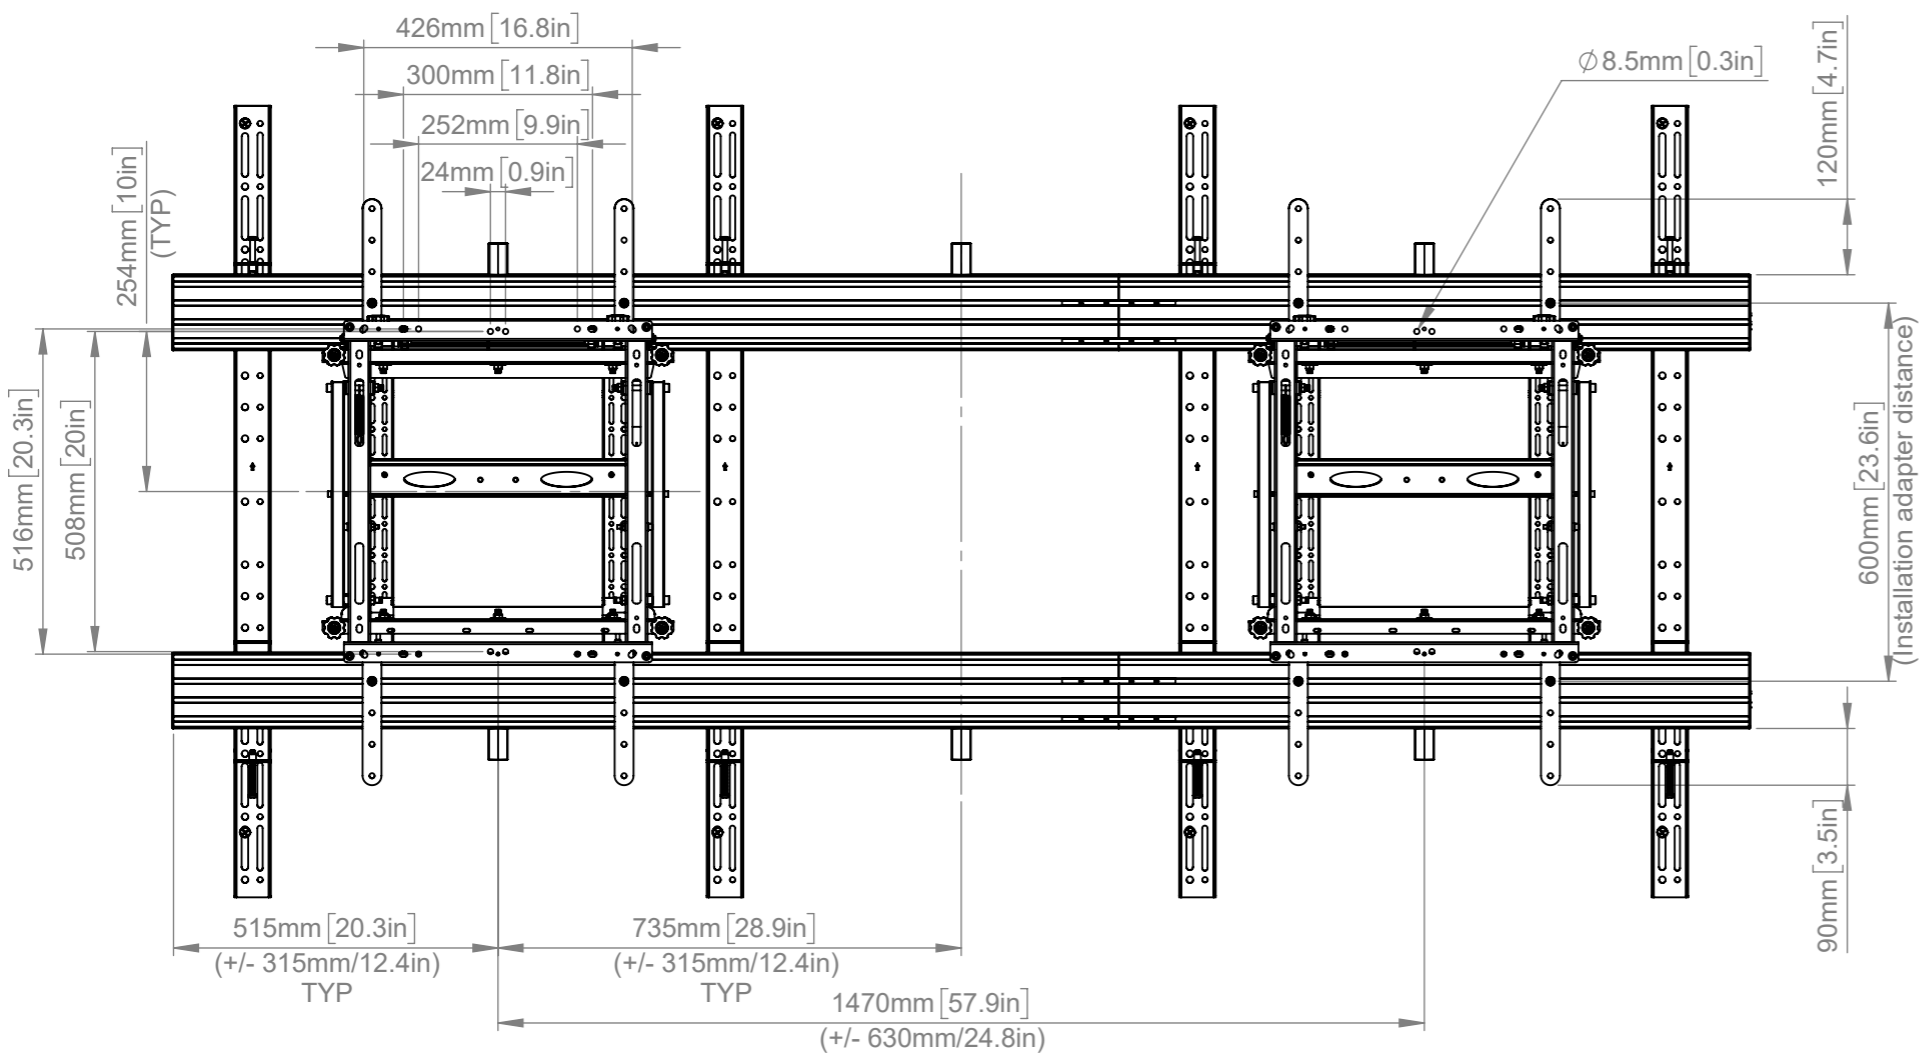

B-Tech International Design & Manufacturing Limited Part of the B-Tech International Group		B-Tech No: BT9922
		Title: Full Service Heavy Duty Wall Mount for XXL Displays
 UNLESS OTHERWISE SPECIFIED DIMENSIONS ARE IN MILLIMETERS	Size: A3	Revision: R01
	Scale: 1:12	Date: 24/08/2023
	Sheet: 1 of 2	File Name: BTD-BT9922

B-Tech International Design & Manufacturing Limited Part of the B-Tech International Group		B-Tech No: BT9922
		Title: Full Service Heavy Duty Wall Mount for XXL Displays
 UNLESS OTHERWISE SPECIFIED DIMENSIONS ARE IN MILLIMETERS	Size: A3	Revision: R01
	Scale: 1:12	Date: 24/08/2023
	Sheet: 2 of 2	File Name: BTD-BT9922