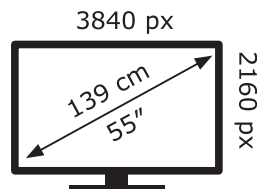

NEC

ME551

118 kWh/1000h

ABCDEF **G**

91 kWh/1000h

2019/2013