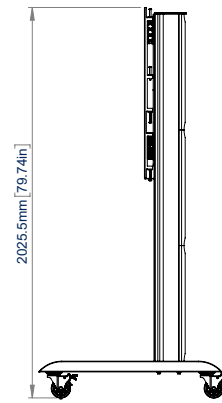

SIDE VIEW

ORDER INFORMATION

PLEASE NOTE, THIS IS A **MULTI-BOX ITEM**.

COLOUR:	ORDER REF:	EAN CODE:
Black	BT8517/B	5019318307157