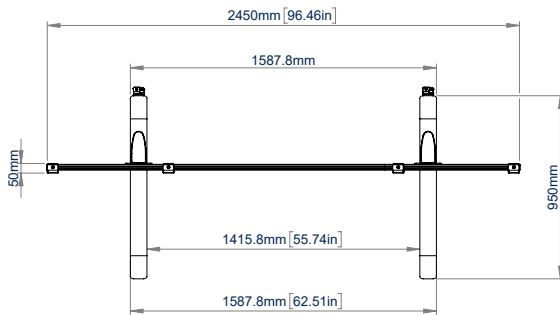

TOP VIEW

ORDER INFORMATION

PLEASE NOTE, THIS IS A **MULTI-BOX ITEM**.

COLOUR:	ORDER REF:	EAN CODE:
Black	BT8517/B	5019318307157

ACCESSORIES AND RELATED PRODUCTS

SS-V2-BT8517-280723