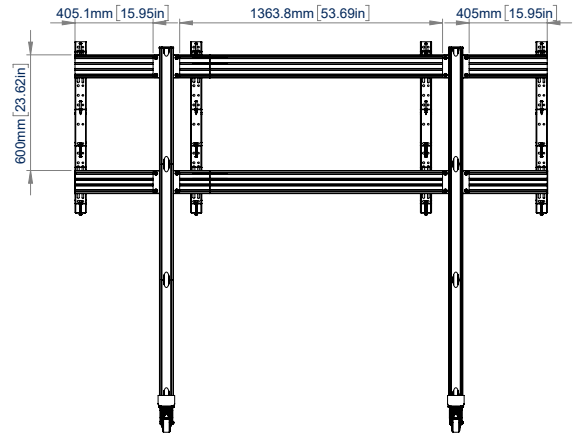

REAR VIEW

TOP VIEW

ORDER INFORMATION

PLEASE NOTE, THIS IS A **MULTI-BOX ITEM**.

COLOUR:	ORDER REF:	EAN CODE:
Black	BT8517/B	5019318307157

ACCESSORIES AND RELATED PRODUCTS

SS-V2-BT8517-280723