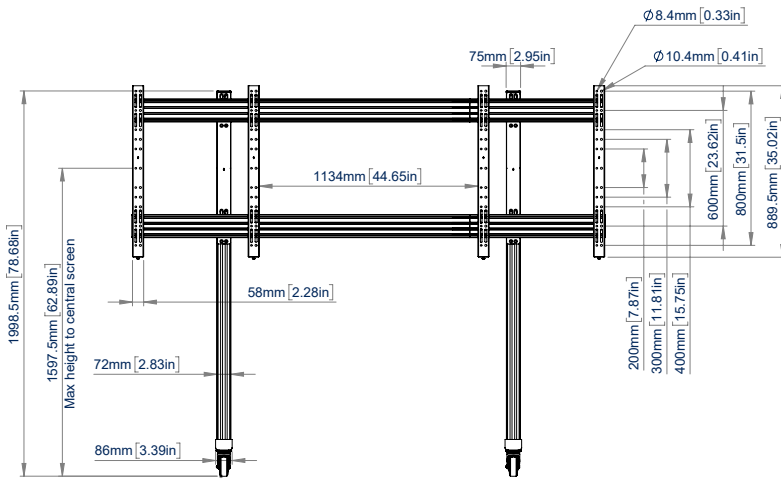

FRONT VIEW

TOP VIEW

ORDER INFORMATION

PLEASE NOTE, THIS IS A **MULTI-BOX ITEM**.

COLOUR:	ORDER REF:	EAN CODE:
Black	BT8517/B	5019318307157

ACCESSORIES AND RELATED PRODUCTS

SS-V2-BT8517-280723