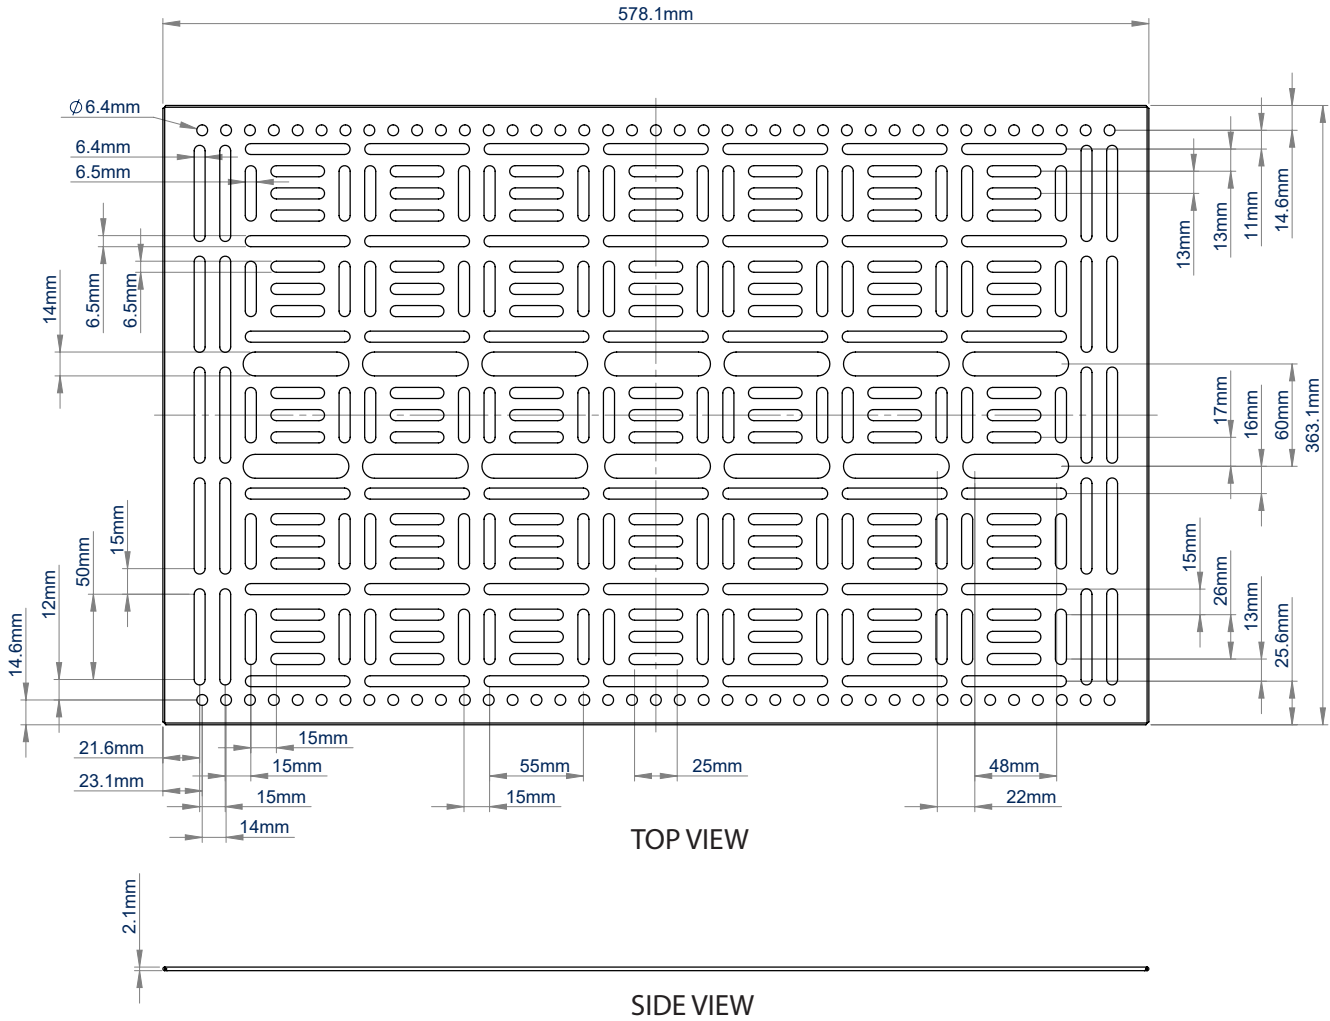

Storage Tray can be quickly released from the BT7885 and changed over easily

Cable ties included to fix AV equipment to the tray

Designed for use with BT7885 Slide-Out Wall Mount

Replacement trays for BT7884 & BT7885 also available

PACKING INFORMATION

COLOUR:	ORDER REF:	EAN CODE:	MASTER CARTON QTY:	INNER CARTON QTY:	MASTER CARTON WEIGHT:	MASTER CARTON CUBE:
Black	BT7885-TRAY	5019318305528	1	5	9.2kg	0.041cbm

RELATED PRODUCTS

BT7885	BT7883-TRAY	BT7884-TRAY	BT7882

Flat screen Wall Mount
with pull-down AV storage tray

AV Storage Tray for use with BT7883
Slide-Out Storage Mount

AV Storage Tray for use with BT7884
Flip-Down AV Storage Tray

AV Storage Cradle with open frameworks design to provide sufficient airflow

SS-V1-BT7885-TRAY-180821