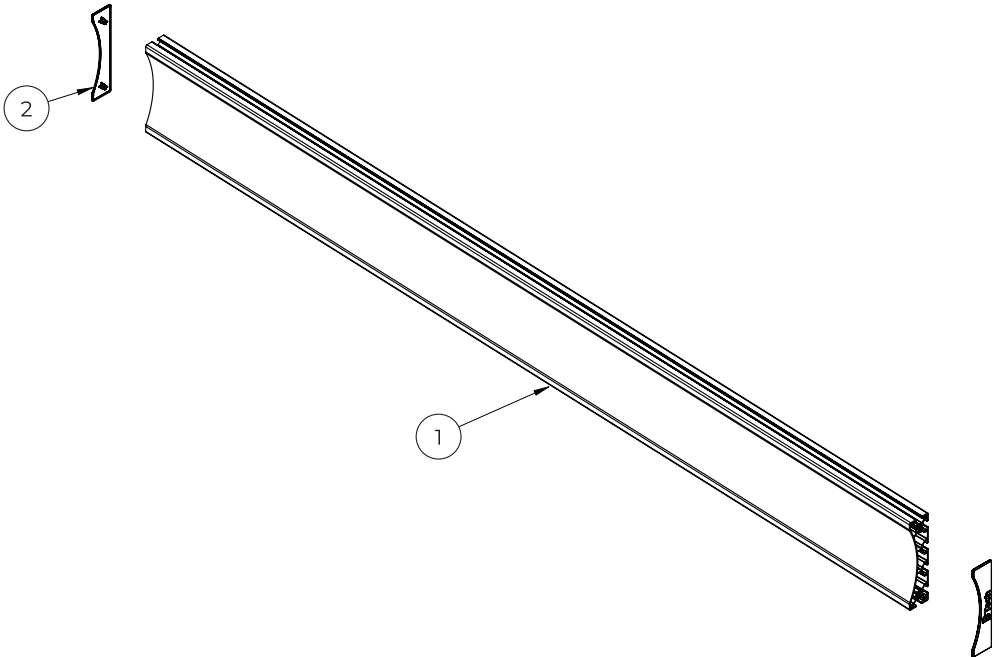

SYSTEM **X**

Horizontal Mounting Rail

Length: 1.75m (69")

Parts List

Item	Description	Qty
1	1750mm Mounting Rail	1
2	End Cap	2

- Designed to be used in conjunction with B-Tech's System X range

Horizontal Mounting Rail

Length: 1.75m (69")

Dimensions

Do not attempt to install this product until all instructions and warnings have been read and properly understood. Please keep these instructions for future reference.

Please check carefully to make sure there are no missing or defective parts - defective parts must never be used.