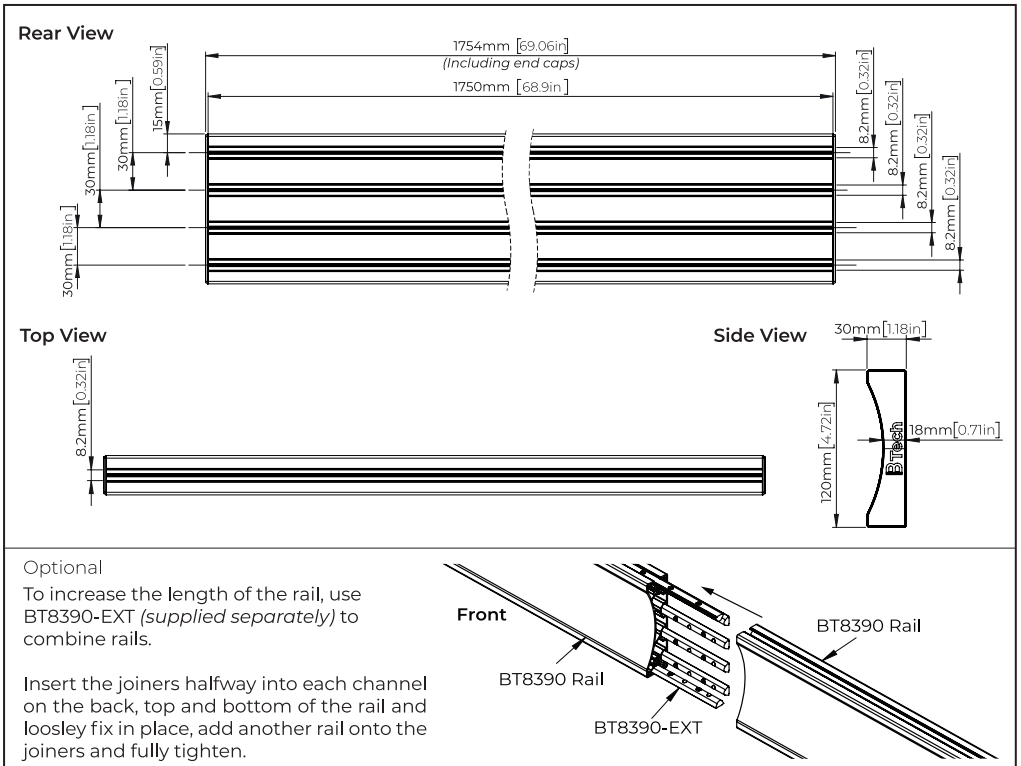

Horizontal Mounting Rail

Length: 1.75m (69")

Dimensions

Do not attempt to install this product until all instructions and warnings have been read and properly understood. Please keep these instructions for future reference.

Please check carefully to make sure there are no missing or defective parts - defective parts must never be used.

B-Tech AV Mounts, its distributors and dealers are not liable or responsible for damage or injury caused by improper installation, improper use or failure to observe these safety instructions. In such cases, all guarantees will expire.

Contact: info@btechavmounts.com

©2024 B-Tech AV Mounts Corporation Ltd. All rights reserved.

B-Tech AV Mounts is a division of B-Tech AV Mounts Corporation Ltd. B-Tech AV Mounts and the B-Tech logo are registered trademarks. All B-Tech images and symbols are exclusive property of B-Tech AV Mounts Corporation Ltd. All other brands and product names are trademarks of their respective owners. Any reproduction, retransmission or republication of any part of this manual is strictly prohibited, unless prior written permission has been granted by B-Tech AV Mounts Corporation Ltd. Photographs are for illustrative purposes only. E&OE

AMA-BT8390-175-V3-0224-44 Made in the P.R.C.