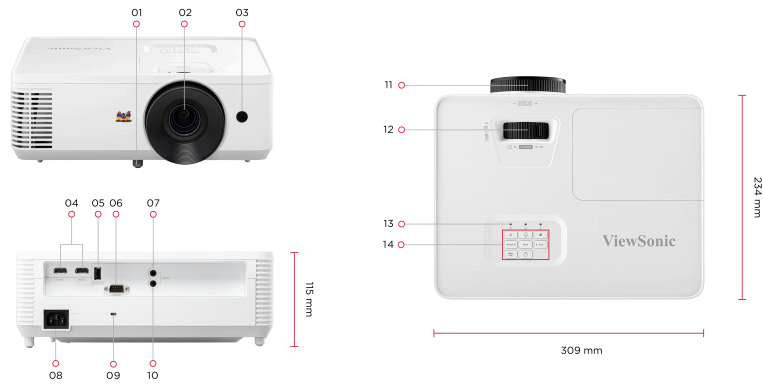

## Key Features

- 4,000 ANSI Lumens offering bright images in any environment
- 1080p Full HD resolution for captivating visuals
- Unveil hidden details with a high native contrast ratio achieved through the 0.65" DMD chip
- Up to 300" screen size to maximize fun at home
- Easy multimedia access via dual HDMI ports and USB-A power supply

## Product Description

The PX704HDE is a 4,000 ANSI Lumens lamp projector ideal for home and business use. Featuring a 1080p FHD resolution and up to 300" ultra-large projection, it showcases clear and vivid visuals for home entertainment and presentations. With a high native contrast ratio achieved through its 0.65" DMD chip, this projector showcases captivating visuals even with low-light movie scenes. It offers two HDMI ports for easy multimedia connectivity. Designed for enhanced functionality, it includes a USB-A output to power HDMI wireless dongles, eliminating the need for extra adapters. Whether tilted up or down, the auto V keystone feature ensures automatic image correction, keeping perfectly-aligned visuals. Maintenance is hassle-free – simply use a laptop and USB cable for software updates.

**OTHERS**

Power Supply Voltage:	100-240V+/- 10%, 50/60Hz (AC in)
Power Consumption:	Normal: 295W Standby: <0.5W
Operating Temperature:	0~40°C
Carton:	Brown
Net Weight:	2.70kg
Gross Weight:	3.80Kg
Dimensions (WxDxH) with Adjustment Foot:	309x234x115mm
Packing Dimensions:	400x337x168mm
OSD Language:	English, German, French, Swedish, Spanish, Portuguese, Polish, Dutch, T. Chinese, S.Chinese, Finnish, Korean, Russian, Hungarian, Czech, Arabic, Thai, Turkish, Vietnamese, Indonesian, Greek, Italian, Japanese, Total 23 languages
User Guide Language:	English, S-Chinese, T-Chinese, Indonesian, Finnish, French, German, Italian, Japanese, Korean, Polish, Portuguese, Russian, Spanish, Swedish, Turkish, Arabic, Czech, Thai, Vietnamese, Total 20 languages