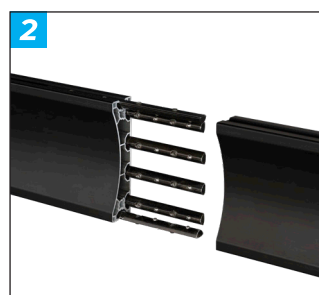

BT8390

SYSTEM X™ HORIZONTAL MOUNTING RAIL

The BT8390 horizontal mounting rail is essential for any System X setup, whether a sophisticated multi-screen installation or a straightforward single-screen application. Built using durable yet lightweight aluminium, the rail accommodates various interface arms and mounts, facilitating the easy attachment of screens and other AV equipment. Offered in multiple lengths, the BT8390 can be securely mounted on walls, poles, System X, and Mode AL columns using our various fixing kits. Need a different length? No problem; rails can be cut as required. For extended installations, connect them seamlessly using our extension kits, which are available separately.

SPECIFICATIONS

Max load	Dependent on interface arms used
Lengths available	0.5m, 0.7m, 1m, 1.5m, 1.75m, 2m & 3m
Fixing kit to wall mount	BT8390-WFK1 / 2 / 3 / 5 / 6
Fixing kit to pole mount	BT8390-CFK (plus Accessory Collars)
Fixing kit to mount to a BT8380 column	BT8380-JPK / BT8380-JPT
Fixing kit to mount to a BT8381 column	BT8381-JPS
Fixing kit to mount to a BT8385 column	BT8385-RTC
Colour	Black

FEATURES

- Part of the System X range for use in a variety of applications
- 1 Available in a variety of lengths and can be cut if necessary
- 2 Lengths can be joined using BT8390-EXT to create longer rails
- 3 Easy hook-on screen installation using System X interface arms
- 4 Use BT8390-CFK collars & poles to create ceiling or floor-to-ceiling installs
- Use BT8390-CT for custom rail lengths
- Ideal for videowalls, menu boards and other multi-screen installations
- Lateral adjustment of interface arms anywhere along the length of the rail
- Supplied with finishing end caps for a smart finish
- High-end aesthetic quality
- Also compatible with Mode-AL BT8385 columns