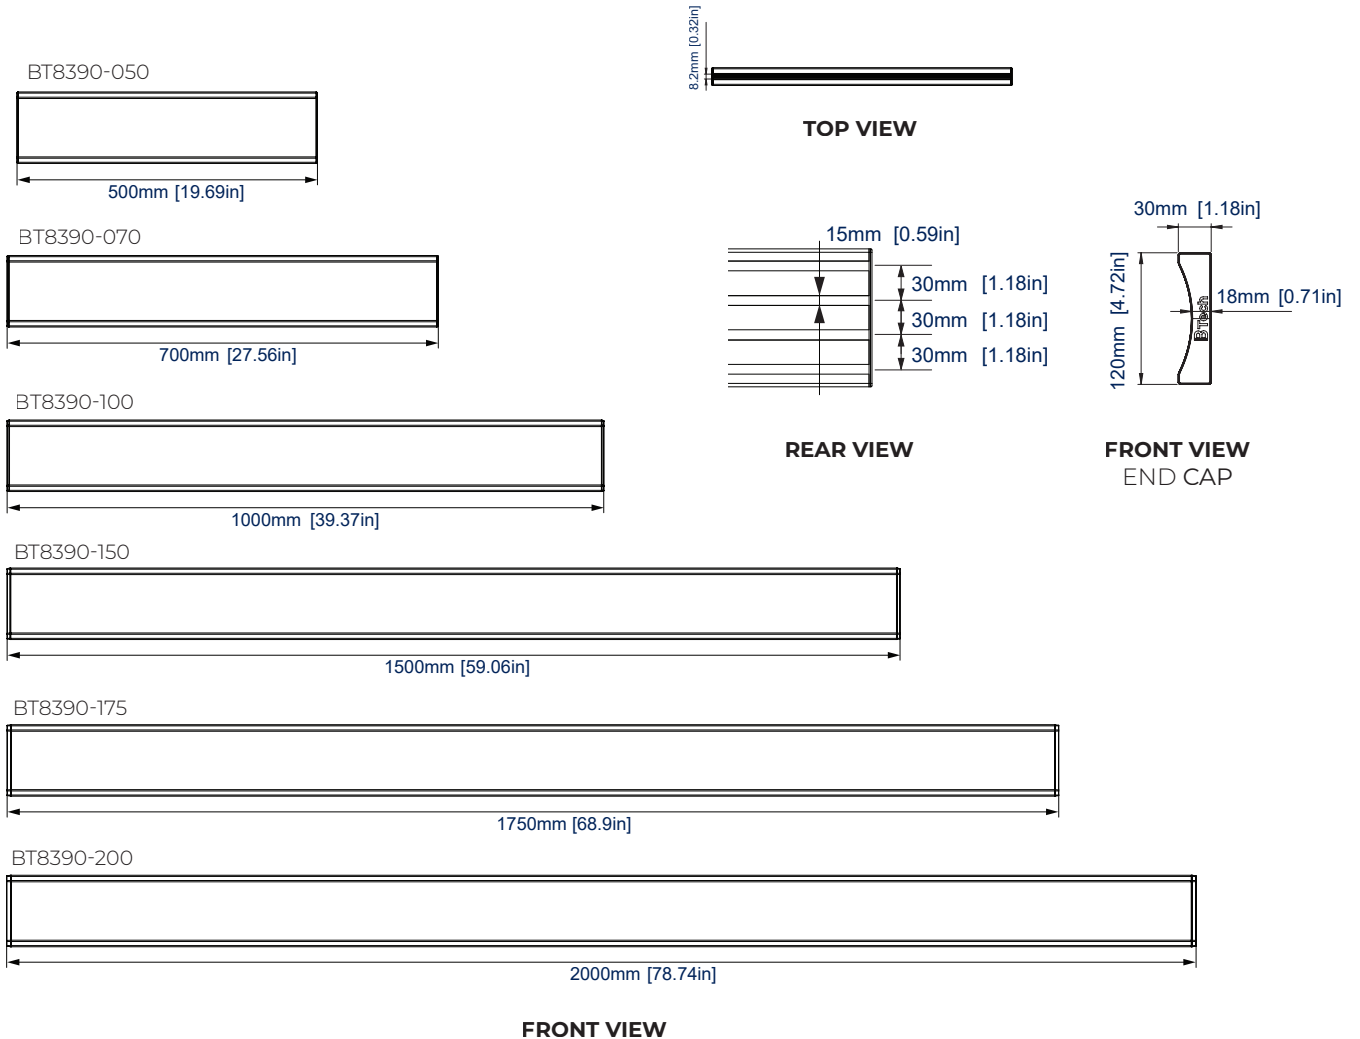

BT8390

ORDERING INFORMATION

COLOUR	LENGTH	ORDER REF	EAN
Black	0.5m	BT8390-050/B	5019318501593
Black	0.7m	BT8390-070/B	5019318501111
Black	1m	BT8390-100/B	5019318302695
Black	1.5m	BT8390-150/B	5019318501135
Black	1.75m	BT8390-175/B	5019318501159
Black	2m	BT8390-200/B	5019318501173
Black	Custom	BT8390-CT/B	5019318308925

RELATED PRODUCTS

PRODUCT CODE	NAME	DESCRIPTION
BT8380-JPK	Joining Plate Kit	Attaches BT8390 Mounting Rails to BT8380 Vertical Columns
BT8380-WFK1	Wall Fixing Kit	Attaches BT8390 Mounting Rails to a wall
BT8390-CFK	Collar Fixing Kit	Attaches BT8390 Mounting Rails to BT7052 Accessory Collars for pole mounting
BT8390-EXT	System X Rail Extension Kits	Designed to Extend BT8390 Mounting Rails to a Desired Length